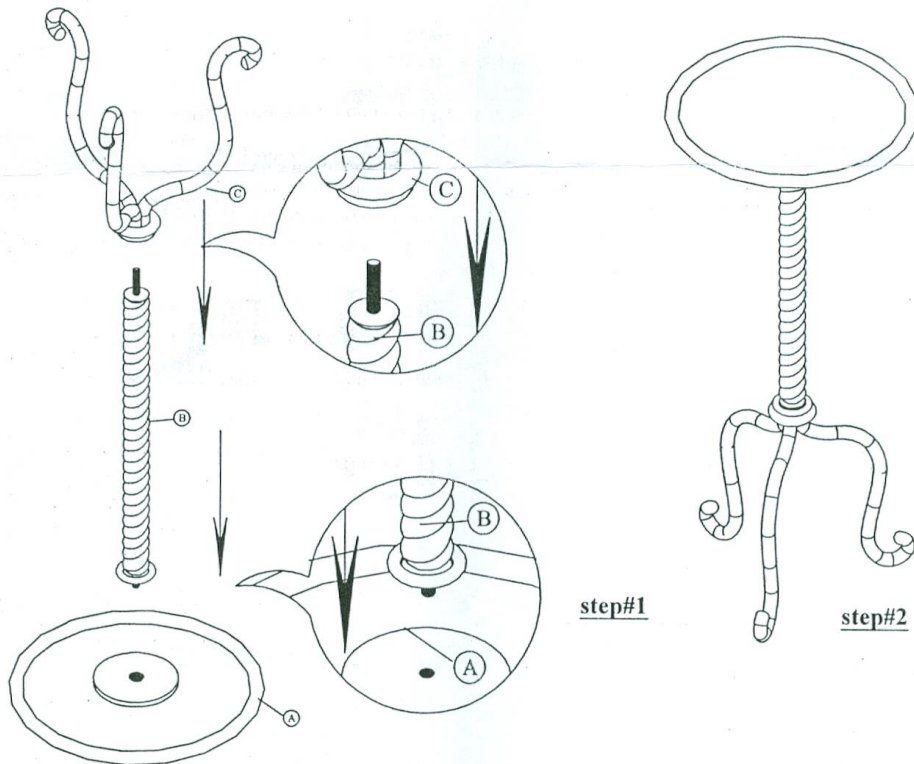

BUTLER

SPECIALTY COMPANY
8200 SOUTH CHICAGO AVE., CHICAGO, IL 60617

Assembly Instructions
Style Number 6028025

PACKAGED

- (A) 1- 1pc
- (B) 2- 1pc
- (C) 3- 1pc

Read all instructions before starting assembly.

Step#1 Remove all the contents from the package checking that all of the components listed in "Packaged" are included. Prepare a flat, protected work surface where the product can be assembled.

(*)Caution: DO NOT OVERTIGHTEN.

In any correspondence regarding this product, please include the complete Butler identification number located on the underside of the product.

We hope this Pedestal Table will be a useful and decorative addition to your home for years to come.

Copyright Butler Specialty Company, 04/09