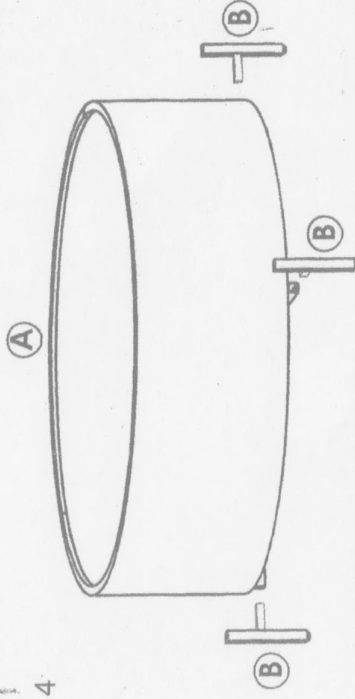

ITEM DESCRIPTION QUANTITY

A Body

1

B Leg

4

hardware

H1 x 8
bolts m6 x 15 mm

H2 x 8
spring washers

H3 x 1
Allen key #4