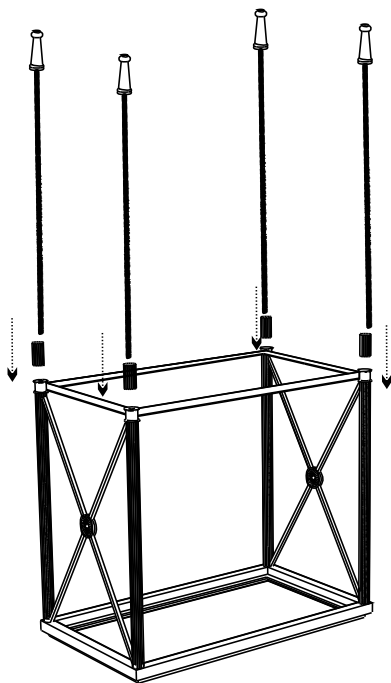

ASSEMBLY INSTRUCTIONS

Parts List

Parts:-

Top Frame x 1

Bottom Frame x 1

Clear Glass x 1

Granite x 1

Step 1

Step 2

Step 3

Step 4

Assembled