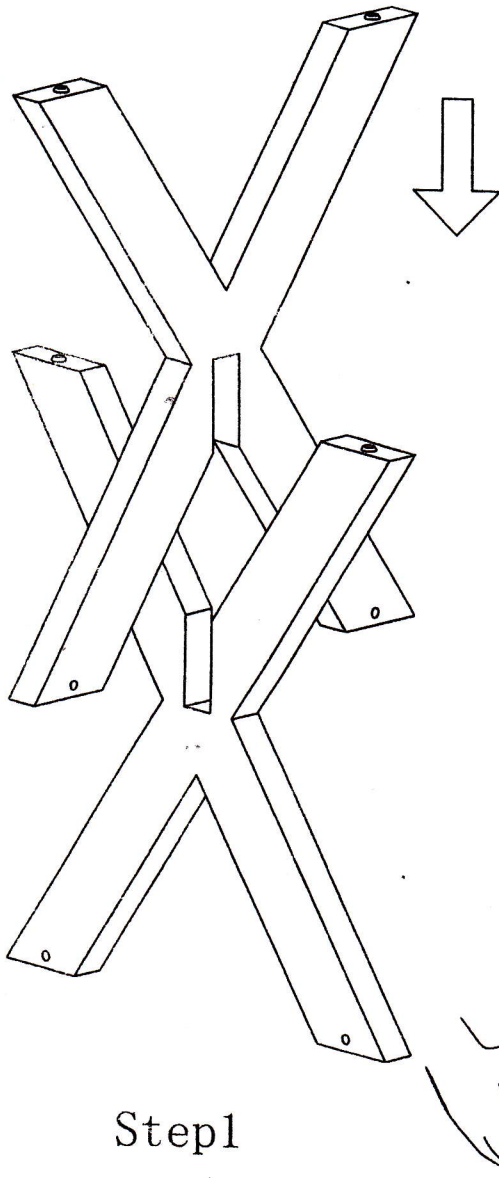

BUTLER

Assembly Instructions
Style Number 4124XXX

SPECIALTY COMPANY
8200 SOUTH CHICAGO AVE., CHICAGO, IL 60617

PACKAGED

- (A) 4- Bolt
- (B) 4- Lock Washer
- (C) 4- Flat Washer

Step 1

Step 2

(*Caution: DO NOT OVERTIGHTEN

In any correspondence regarding this product, please include the complete Butler identification number located on the underside of the product.

We hope this Wall Curior will be a useful and decorative addition to your home for years to come.