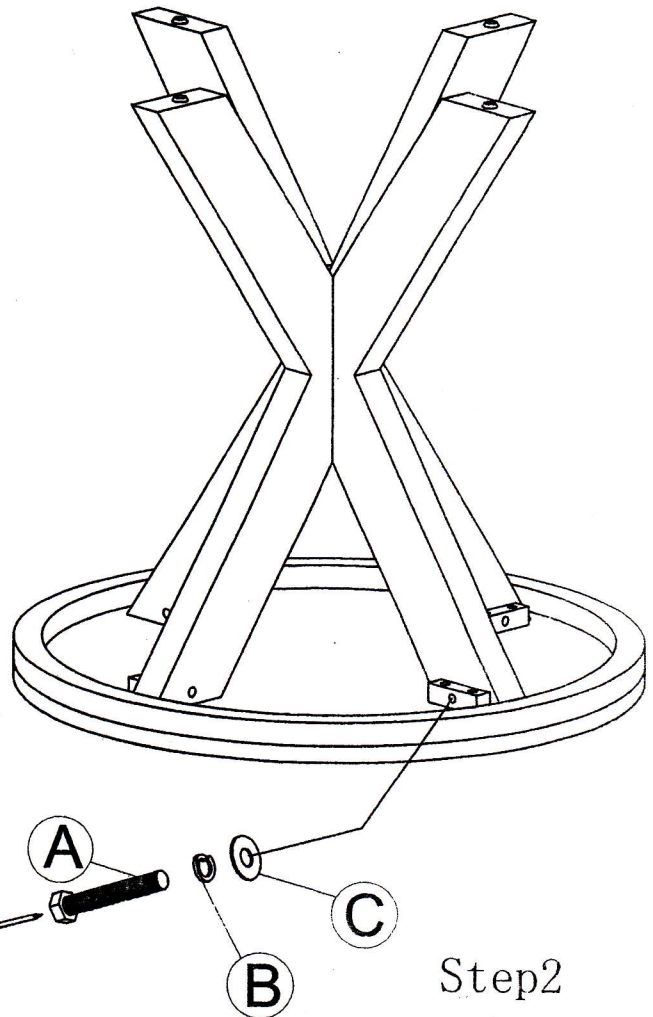

BUTLER

Assembly Instructions
Style Number 4124XXX

SPECIALTY COMPANY
8200 SOUTH CHICAGO AVE., CHICAGO, IL 60617

PACKAGED

- (A) 4- Bolt
- (B) 4- Lock Washer
- (C) 4- Flat Washer

Step 1

Step 2

(*Caution: DO NOT OVERTIGHTEN

In any correspondence regarding this product, please include the complete Butler identification number located on the underside of the product.

We hope this Wall Curior will be a useful and decorative addition to your home for years to come.