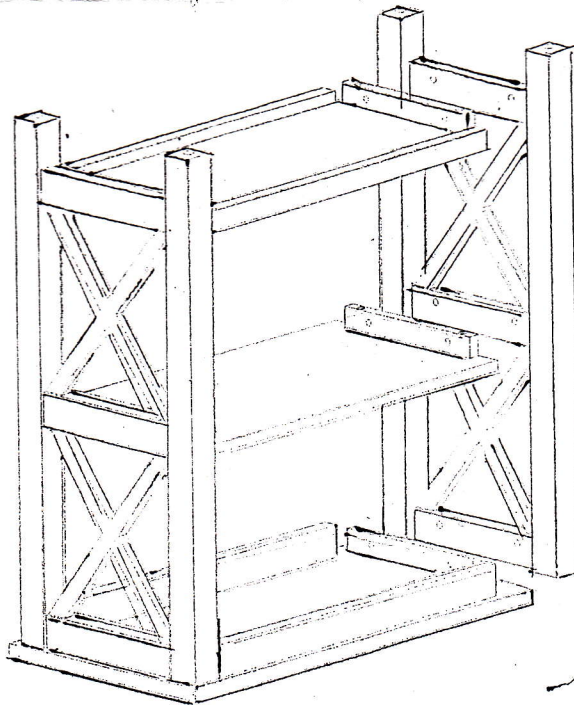

BUTLER

Assembly Instructions
Style Number 4105

SPECIALTY COMPANY

8200 SOUTH CHICAGO AVE., CHICAGO, IL 60617

PACKAGED

- (A) 8 - Bolt
- (B) 8 - Lock Washer
- (C) 8 - Flat Washer

(*Caution:DO NOT OVERTIGHTEN

In any correspondence regarding this product, please include the complete Butler identification number located on the underside of the product.