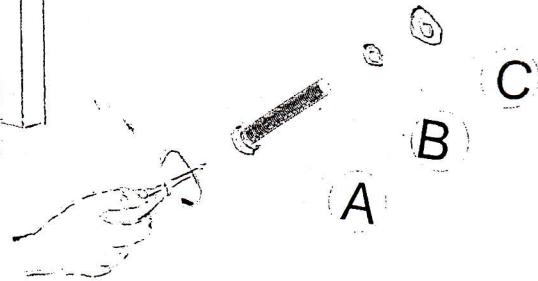

BUTLER

Assembly Instructions
Style Number 4105

SPECIALTY COMPANY

8200 SOUTH CHICAGO AVE., CHICAGO, IL 60617

PACKAGED

- (A) 8 - Bolt
- (B) 8 - Lock Washer
- (C) 8 - Flat Washer

(*Caution:DO NOT OVERTIGHTEN

In any correspondence regarding this product, please include the complete Butler identification number located on the underside of the product.