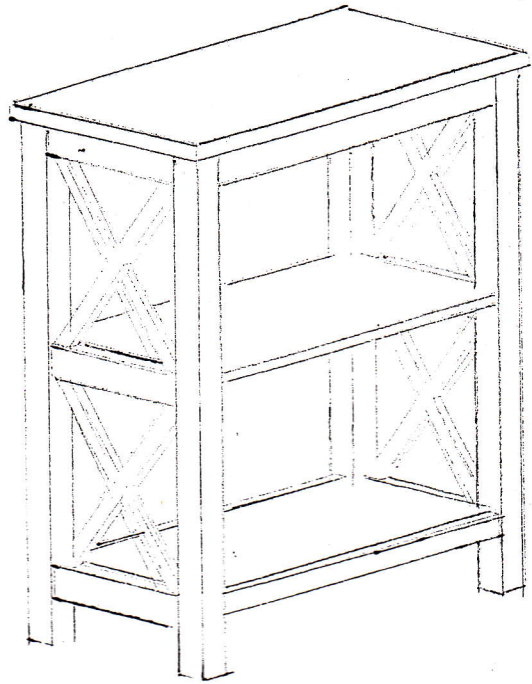

BUTLER

Assembly Instructions
Style Number 4105

SPECIALTY COMPANY

8200 SOUTH CHICAGO AVE., CHICAGO, IL 60617

PACKAGED

- (A) 8 - Bolt
- (B) 8 - Lock Washer
- (C) 8 - Flat Washer

(*Caution:DO NOT OVERTIGHTEN

In any correspondence regarding this product, please include the complete Butler identification number located on the underside of the product.