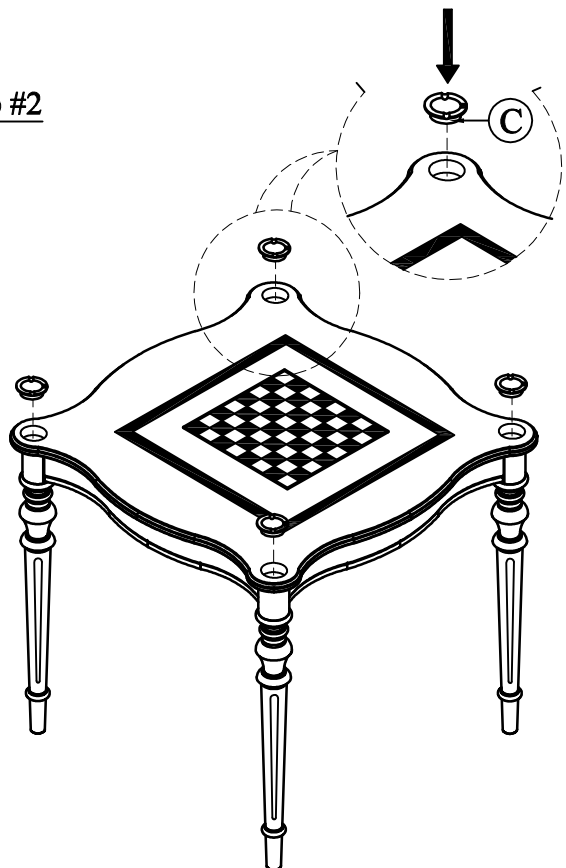

Step #2

(*) Caution : DO NOT OVERTIGHTEN.

In any correspondence regarding this product, please include the complete Butler identification number located on the underside of the product.

We hope this product will be a useful and decorative addition to your home for years to come.

Copyright © Butler Specialty Company, 11/17