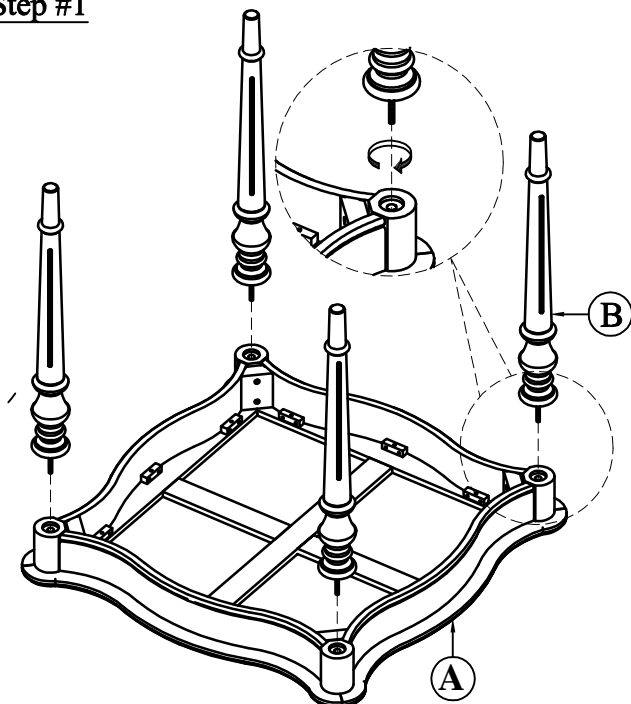

BUTLER

Assembly Instructions
3923011
GAME TABLE ANTIQUE CHERRY

SPECIALTY COMPANY
8200 SOUTH CHICAGO AVE. CHICAGO, IL 60617

PACKAGED

(A) 1 - Top
(B) 4 - Legs
(C) 4 - Ashtray

Read all instruction before starting assembly.

Remove all the content from the package checking that all of the component listed in "Packaged" are included. Prepare a flat, protected work surface where the product can be assembled.

Step #1