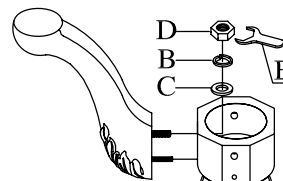

BUTLER

Assembly Instructions
Style Number 0923024

SPECIALTY COMPANY

8200 SOUTH CHICAGO AVE., CHICAGO, IL 60617

PACKAGED

- | | | | |
|----------------------|-----------------|--------------------|------|
| (A) 7-Bolt | 1/4" * 1" L | (D) 4-Screw Nut | 1/4" |
| (B) 11-Spring Washer | 1/4" | (E) 1-Allen Wrench | 1/4" |
| (C) 11-Flat Washer | 1/4" * Dia 16mm | | |

Step #1

Step #3

Step #2