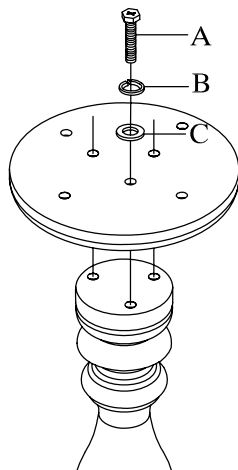

BUTLER

Assembly Instructions
Style Number 0923024

SPECIALTY COMPANY

8200 SOUTH CHICAGO AVE., CHICAGO, IL 60617

PACKAGED

- | | | | |
|----------------------|-----------------|--------------------|------|
| (A) 7-Bolt | 1/4" * 1" L | (D) 4-Screw Nut | 1/4" |
| (B) 11-Spring Washer | 1/4" | (E) 1-Allen Wrench | 1/4" |
| (C) 11-Flat Washer | 1/4" * Dia 16mm | | |

Step #1

Step #3

Step #2