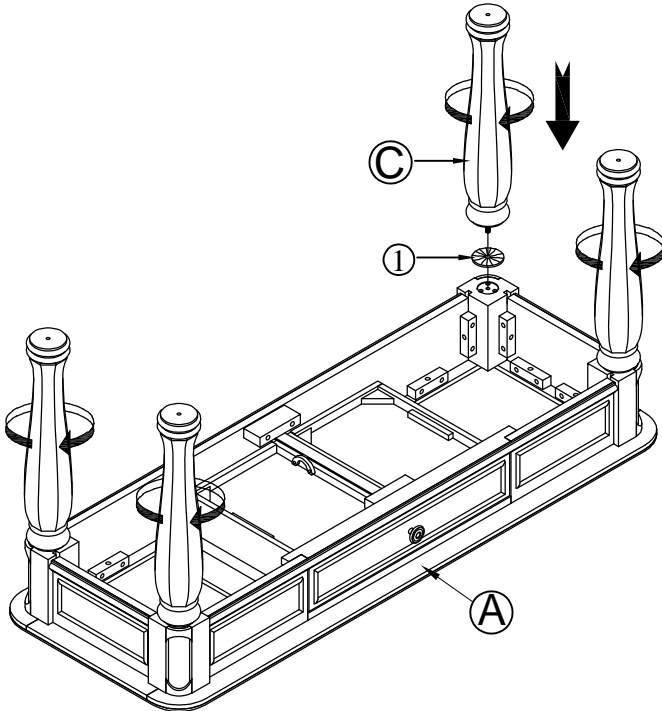

ASSEMBLY INSTRUCTIONS

MODEL # : 8918-004 LINDEN SOFA TABLE (V#12600TNWC1)

**NOTE: THIS ITEM NOT RECOMMENDED FOR COMMERCIAL USE
KEEP THIS DOCUMENT FOR REFERENCE IN CASE PARTS ARE NEEDED
DO NOT TIGHTEN SCREWS UNTIL COMPLETELY ASSEMBLED!!**

No	PARTS LIST		Q'TY
A		TABLE TOP	1PC
B		SHELF	1PC
C		UPPER LEG	4PCS
D		LOWER LEG	4PCS

NO.	HARDWARE LIST		Q'TY
1		PLASTIC SPACER	4PCS

STEP 1

ASSEMBLY INSTRUCTIONS

MODEL # : 8918-004 LINDEN SOFA TABLE (V#12600TNWC1)