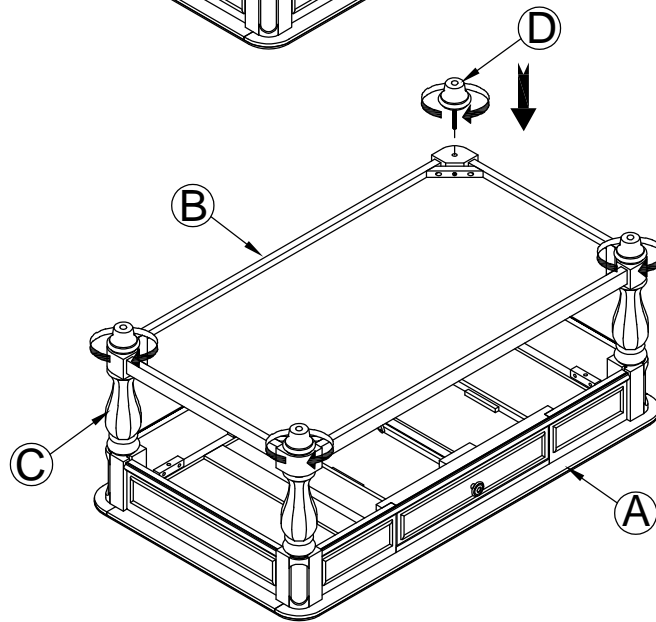

ASSEMBLY INSTRUCTIONS

MODEL # : 8918-001 LINDEN COCKTAIL TABLE (V#12600TNWC1)

NOTE: THIS ITEM NOT RECOMMENDED FOR COMMERCIAL USE
KEEP THIS DOCUMENT FOR REFERENCE IN CASE PARTS ARE NEEDED
DO NOT TIGHTEN SCREWS UNTIL COMPLETELY ASSEMBLED!!

STEP 2

STEP 3

COMPLETED