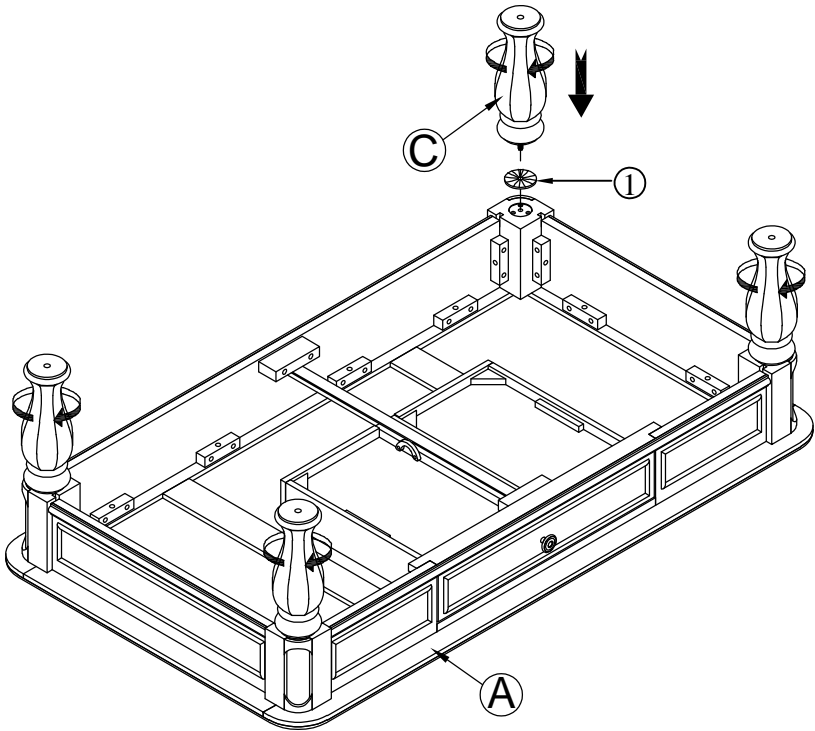

ASSEMBLY INSTRUCTIONS

MODEL # : 8918-001 LINDEN COCKTAIL TABLE (V#12600TNWC1)

**NOTE: THIS ITEM NOT RECOMMENDED FOR COMMERCIAL USE
KEEP THIS DOCUMENT FOR REFERENCE IN CASE PARTS ARE NEEDED
DO NOT TIGHTEN SCREWS UNTIL COMPLETELY ASSEMBLED!!**

No	PARTS LIST		Q'TY
A		TABLE TOP	1PC
B		SHELF	1PC
C		UPPER LEG	4PCS
D		LOWER LEG	4PCS

NO.	HARDWARE LIST		Q'TY
1		PLASTIC SPACER	4PCS

STEP 1

ASSEMBLY INSTRUCTIONS

MODEL # : 8918-001 LINDEN COCKTAIL TABLE (V#12600TNWC1)