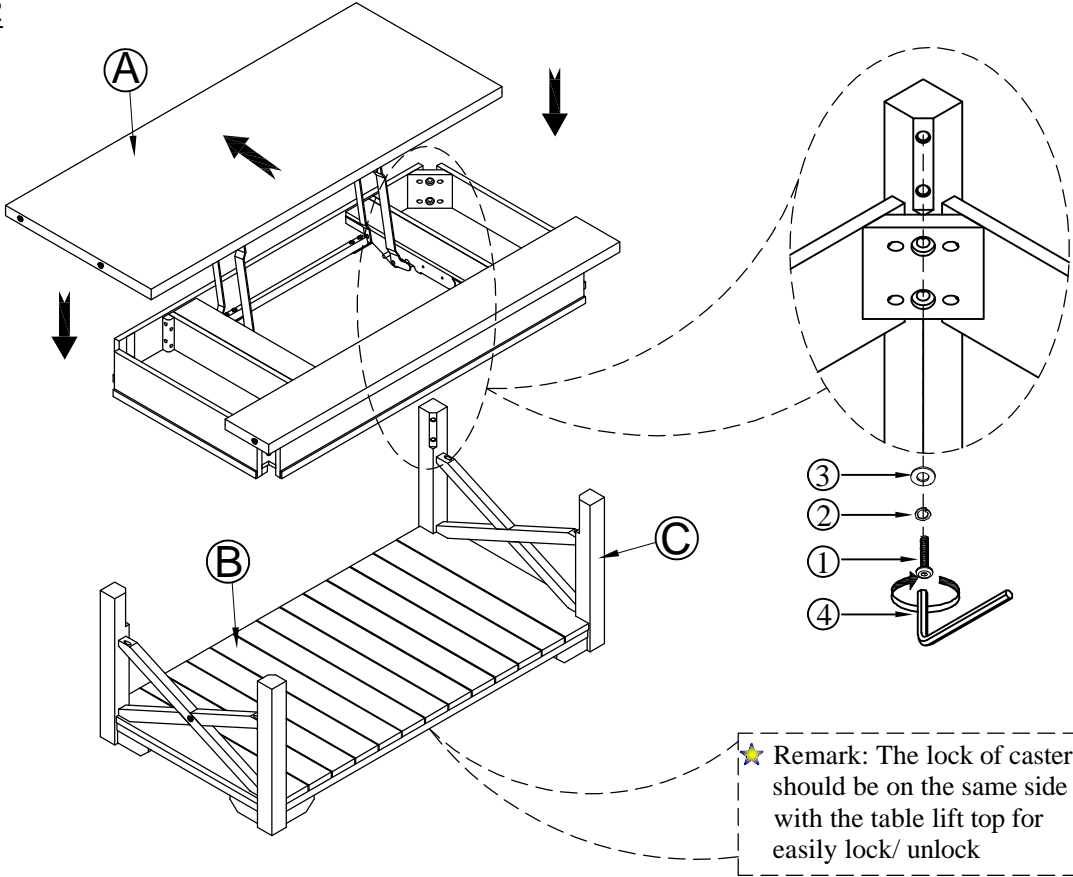

No	PARTS LIST		Q'TY
A		TABLE TOP	1PC
B		SHELF	1PC
C		LEG FRAME	2PCS

NO.	HARDWARE LIST			Q'TY
1		ALLEN BOLT	Ø5/16" x 2-3/8"	12PCS
2		LOCK WASHER	Ø5/16"	12PCS
3		FLAT WASHER	Ø5/16" x 19Dmm	12PCS
4		ALLEN KEY	4mm	1PC

STEP 1

ASSEMBLY INSTRUCTIONS

MODEL # : 8632-010 JENSON COCKTAIL TABLE W/LIFT TOP (V#12600TNWC1)

NOTE: THIS ITEM NOT RECOMMENDED FOR COMMERCIAL USE
KEEP THIS DOCUMENT FOR REFERENCE IN CASE PARTS ARE NEEDED
DO NOT TIGHTEN SCREWS UNTIL COMPLETELY ASSEMBLED!!

STEP 2

COMPLETED