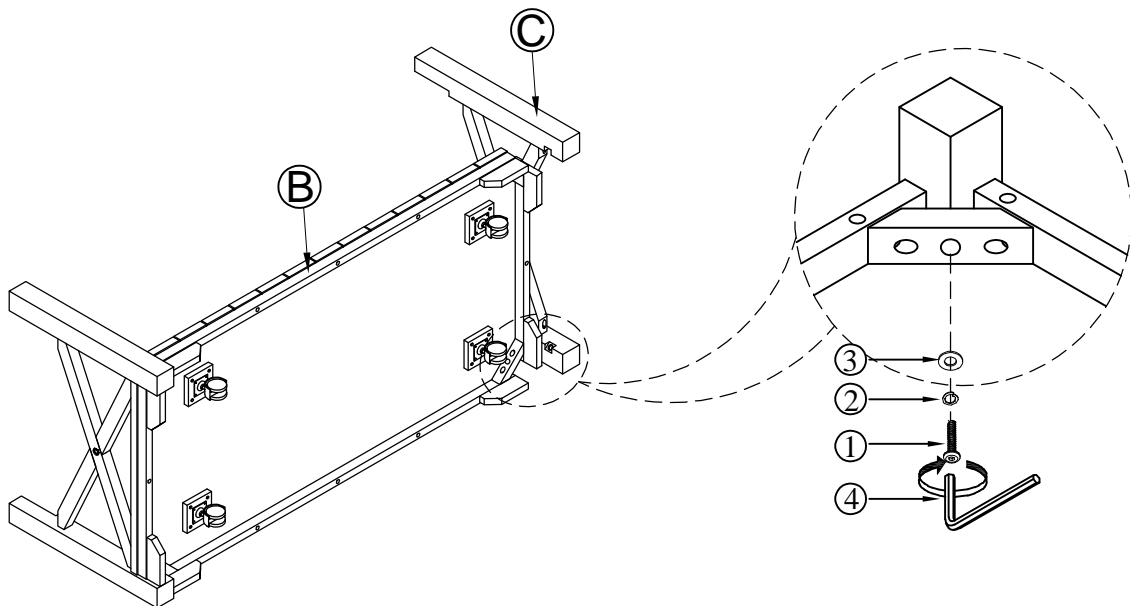

ASSEMBLY INSTRUCTIONS

MODEL # : 8632-010 JENSON COCKTAIL TABLE W/LIFT TOP (V#12600TNWC1)

**NOTE: THIS ITEM NOT RECOMMENDED FOR COMMERCIAL USE
KEEP THIS DOCUMENT FOR REFERENCE IN CASE PARTS ARE NEEDED
DO NOT TIGHTEN SCREWS UNTIL COMPLETELY ASSEMBLED!!**

No	PARTS LIST		Q'TY
A		TABLE TOP	1PC
B		SHELF	1PC
C		LEG FRAME	2PCS

NO.	HARDWARE LIST			Q'TY
1		ALLEN BOLT	Ø5/16" x 2-3/8"	12PCS
2		LOCK WASHER	Ø5/16"	12PCS
3		FLAT WASHER	Ø5/16" x 19Dmm	12PCS
4		ALLEN KEY	4mm	1PC

STEP 1

ASSEMBLY INSTRUCTIONS

MODEL # : 8632-010 JENSON COCKTAIL TABLE W/LIFT TOP (V#12600TNWC1)

NOTE: THIS ITEM NOT RECOMMENDED FOR COMMERCIAL USE
KEEP THIS DOCUMENT FOR REFERENCE IN CASE PARTS ARE NEEDED
DO NOT TIGHTEN SCREWS UNTIL COMPLETELY ASSEMBLED!!