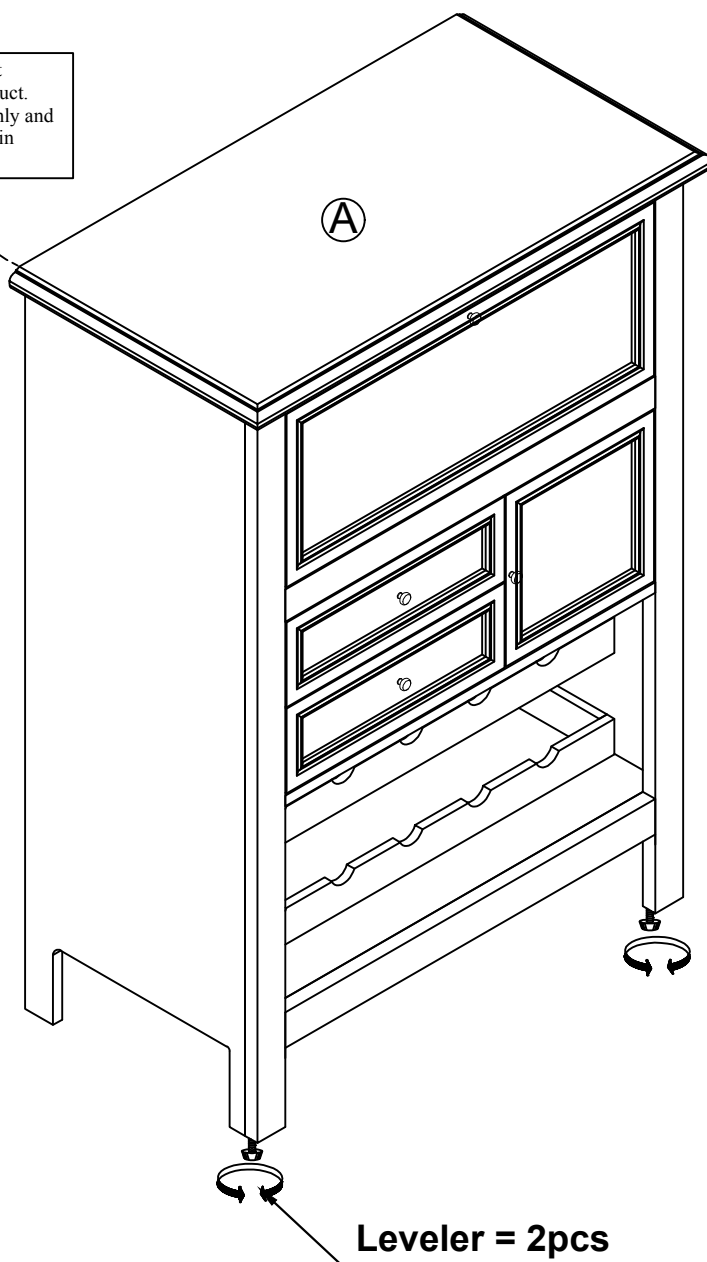

ASSEMBLY INSTRUCTIONS

MODEL # : 7712 WINE CABINET (V#12600HXIC1)

**NOTE: THIS ITEM NOT RECOMMENDED FOR COMMERCIAL USE
KEEP THIS DOCUMENT FOR REFERENCE IN CASE PARTS ARE NEEDED
DO NOT TIGHTEN SCREWS UNTIL COMPLETELY ASSEMBLED! !**

| No | | PARTS LIST | Q'TY |
|----|---|--------------|------|
| A |  | WINE CABINET | 1PC |

STEP 1

★ Remark: there is a tip restraint kit provided on the back of this product. Please read the directions thoroughly and install immediately when placed in home.