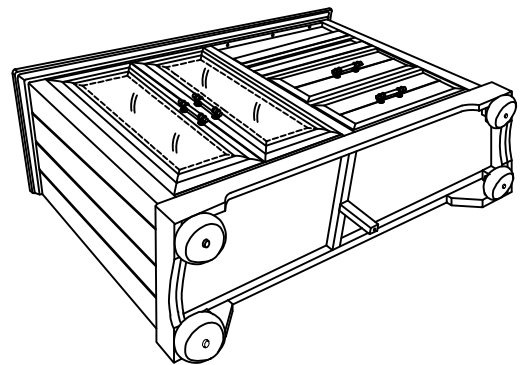

ASSEMBLY INSTRUCTIONS

MODEL # : 5910-524 BELLAMY LANE SERVER (V#12600CTYD1)

**NOTE: THIS ITEM NOT RECOMMENDED FOR COMMERCIAL USE
KEEP THIS DOCUMENT FOR REFERENCE IN CASE PARTS ARE NEEDED
DO NOT TIGHTEN SCREWS UNTIL COMPLETELY ASSEMBLED! !**

No		PARTS LIST	Q'TY
A		SERVER	1PC
B		LEGS	4PCS
C		MIDDLE LEG	1PC

STEP 1

STEP 2

FINAL