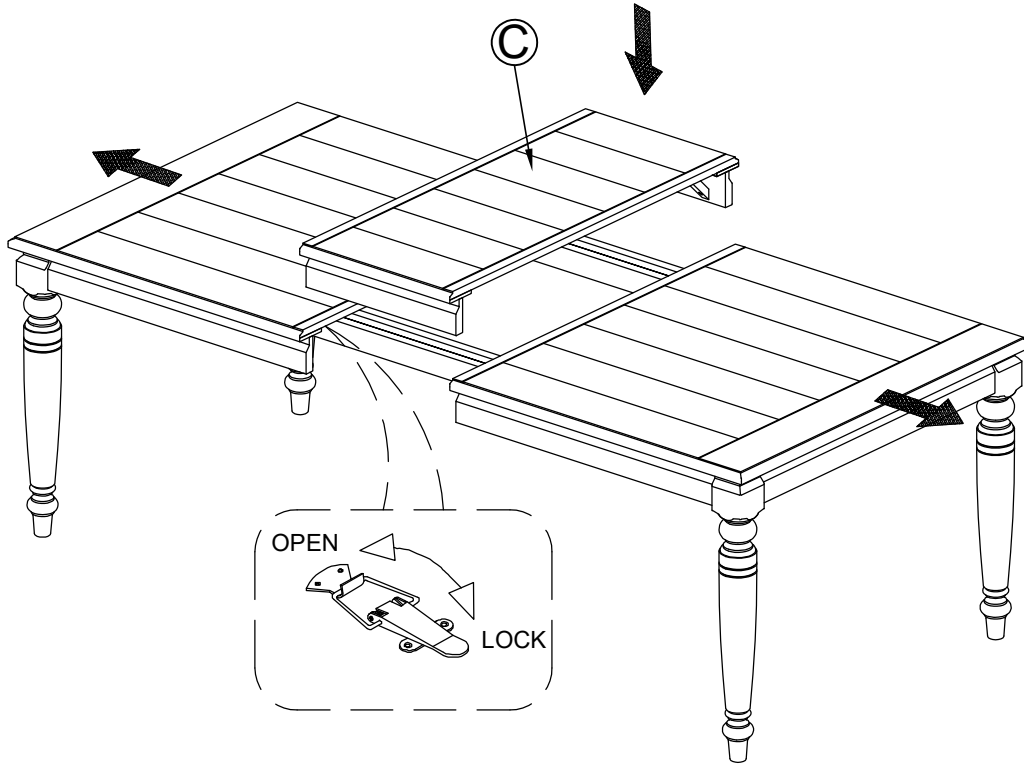

ASSEMBLY INSTRUCTIONS

MODEL # : 5910-500 BELLAMY LANE TABLE WITH LEAF (V#12600TNWC1)

NOTE: KEEP THIS DOCUMENT FOR REFERENCE IN CASE PARTS ARE NEEDED
DO NOT TIGHTEN SCREWS UNTIL COMPLETELY ASSEMBLED!!

STEP 2