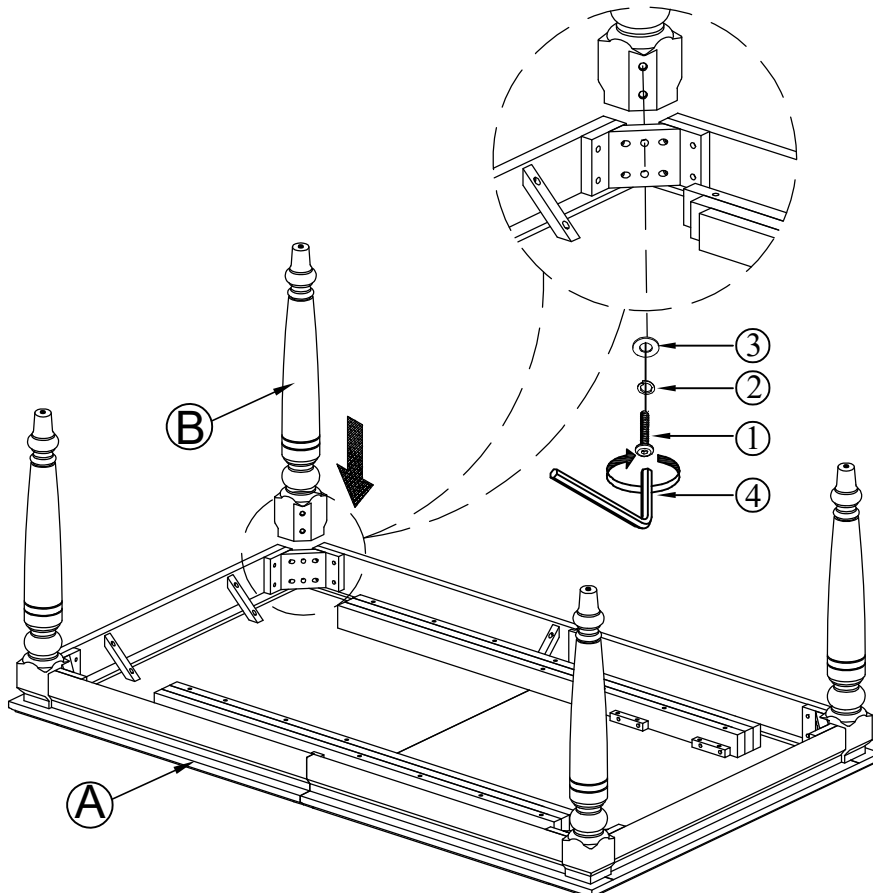

ASSEMBLY INSTRUCTIONS

MODEL # : 5910-500 BELLAMY LANE TABLE WITH LEAF (V#12600TNWC1)

NOTE: KEEP THIS DOCUMENT FOR REFERENCE IN CASE PARTS ARE NEEDED
DO NOT TIGHTEN SCREWS UNTIL COMPLETELY ASSEMBLED!!

No	PARTS LIST		Q'TY
A		TABLE TOP	1PC
B		LEGS	4PCS
C		LEAF	1PC

NO.	HARDWARE LIST			Q'TY
1		ALLEN BOLT	Ø5/16" x 2-3/8"	8PCS
2		LOCK WASHER	Ø5/16" x 12D x 2mm	8PCS
3		FLAT WASHER	Ø5/16" x 19Dmm	8PCS
4		ALLEN KEY	4mm	1PC

STEP 1

ASSEMBLY INSTRUCTIONS

MODEL # : 5910-500 BELLAMY LANE TABLE WITH LEAF (V#12600TNWC1)