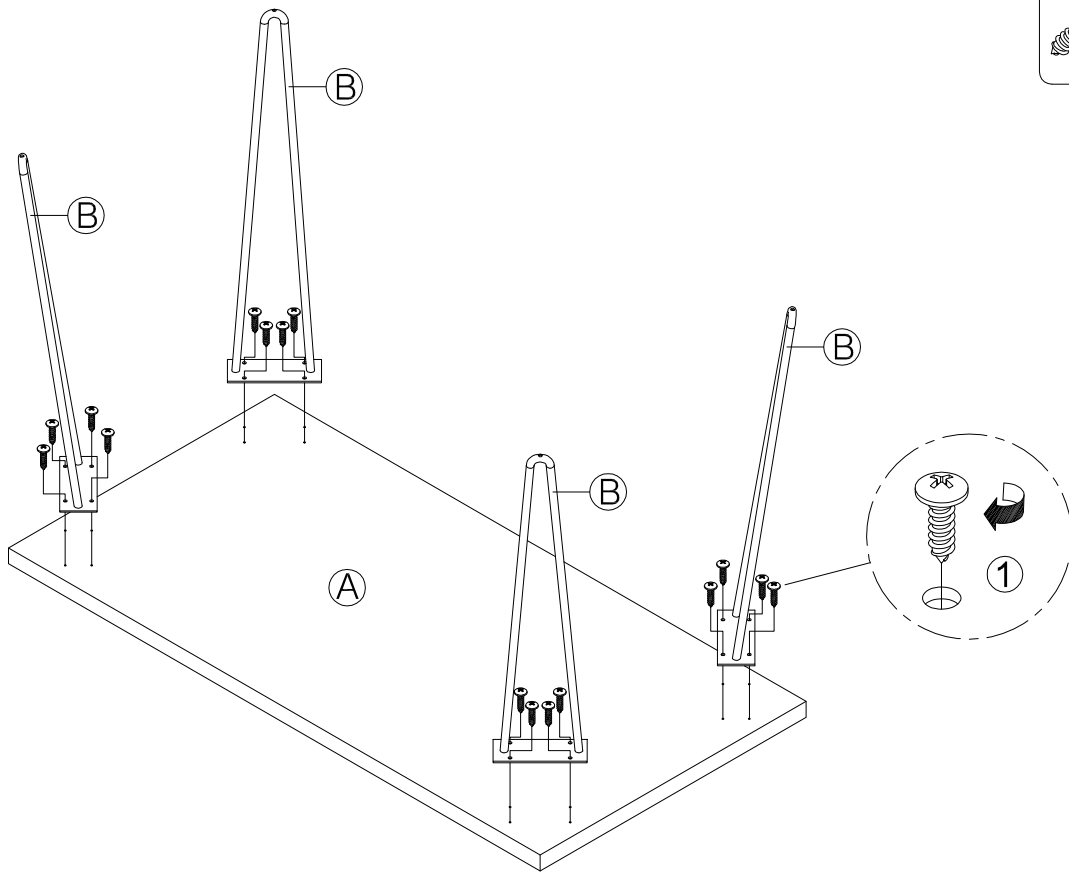

ASSEMBLY INSTRUCTION

MODEL: #404-715 RUSTIC OAK DESK (V#12600MCHA1)

NOTE: THIS ITEM NOT RECOMMENDED FOR COMMERCIAL USE
KEEP THIS DOCUMENT FOR REFERENCE IN CASE PARTS ARE NEEDED
DO NOT TIGHTEN SCREWS UNTIL COMPLETELY ASSEMBLED

| HARDWARE LIST | | | |
|---------------|---|------------------|--------|
| NO | ITEM | DESCRIPTION | QTY |
| 1 |  | SCREW ø5x19mm | 16 PCS |
| 2 |  | PLASTIC FEET | 4 PCS |

| HARDWARE LIST | | | |
|---------------|---|-------------|-------|
| NO | ITEM | DESCRIPTION | QTY |
| A |  | DESK TOP | 1 PC |
| B |  | DESK LEG | 4 PCS |

ASSEMBLY INSTRUCTION

MODEL: #404-715 RUSTIC OAK DESK (V#12600MCHA1)

Step 1

Step 2