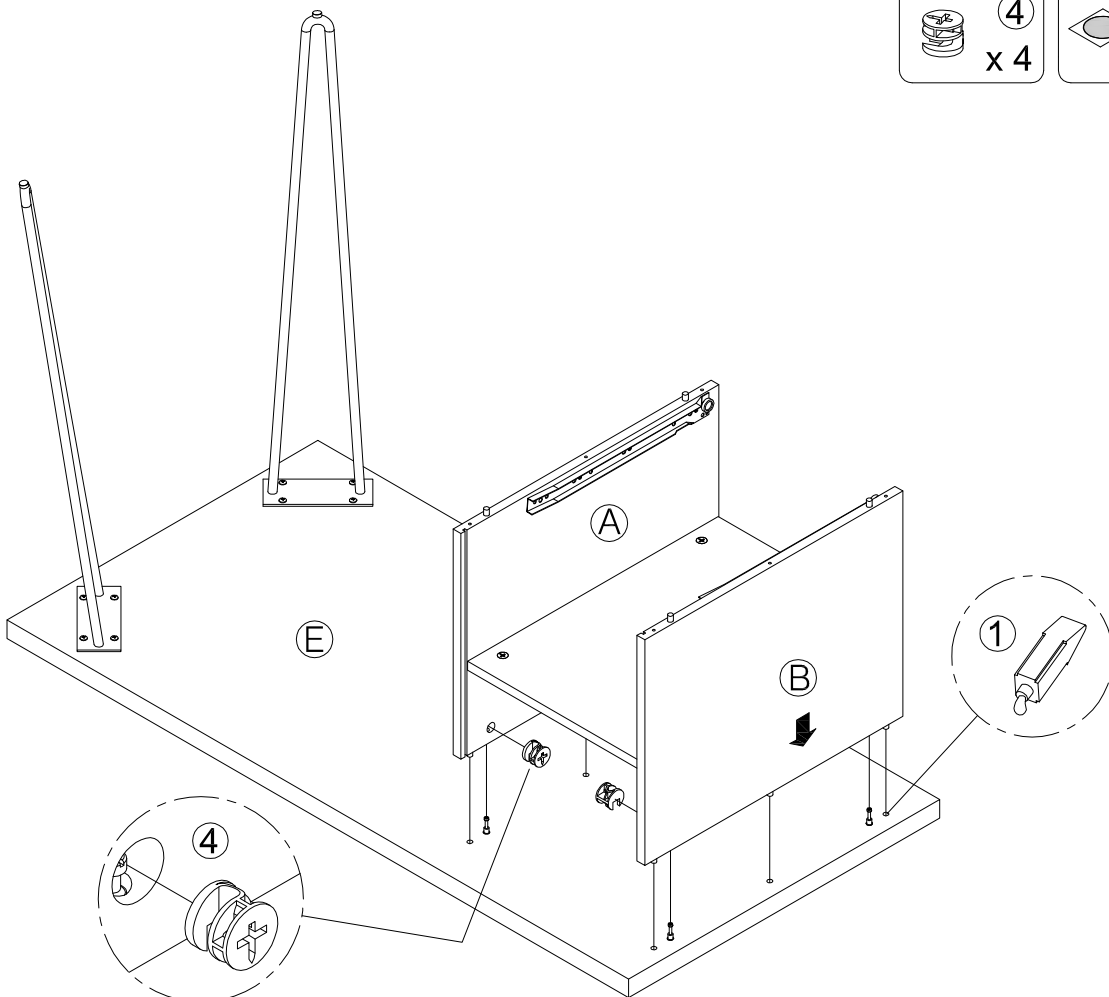

ASSEMBLY INSTRUCTION

MODEL: #400-715 GREY OAK DESK (V#12600MCHA1)

Step 3

Step 4