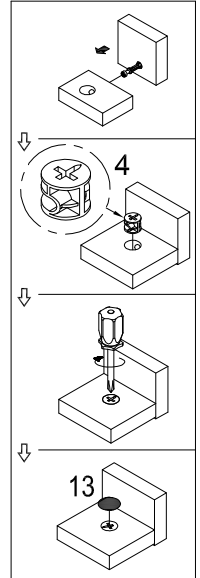

ASSEMBLY INSTRUCTION

MODEL: #400-715 GREY OAK DESK (V#12600MCHA1)

Step 3