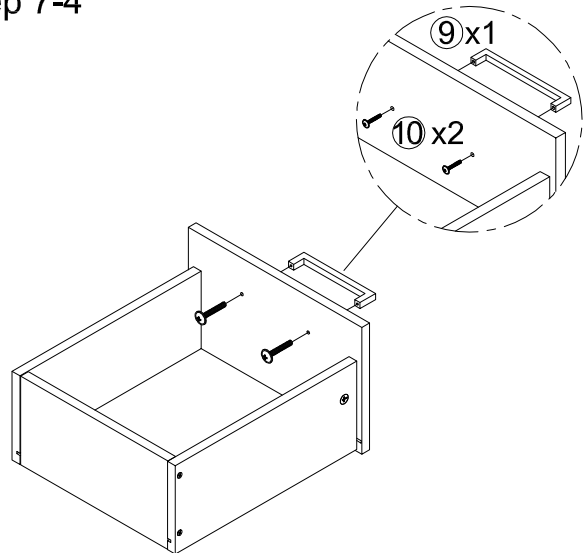

ASSEMBLY INSTRUCTION

MODEL: #400-715 GREY OAK DESK (V#12600MCHA1)

Step 7-4