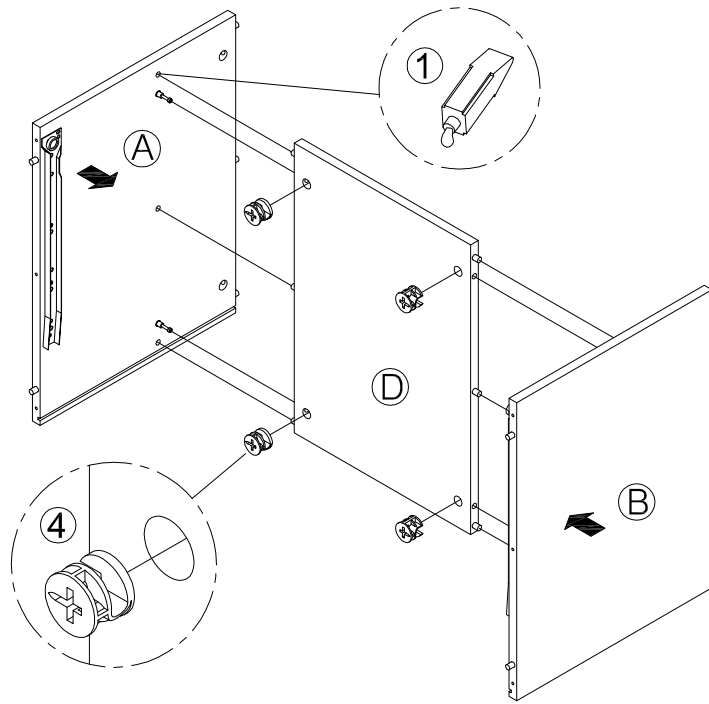

ASSEMBLY INSTRUCTION

MODEL: #400-715 GREY OAK DESK (V#12600MCHA1)

Step 3