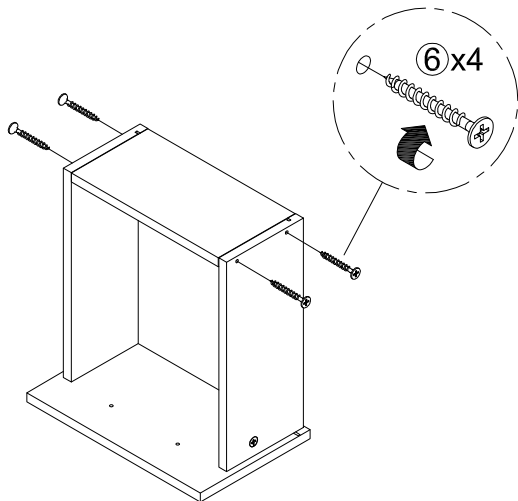

Step 7-5

Step 7-3