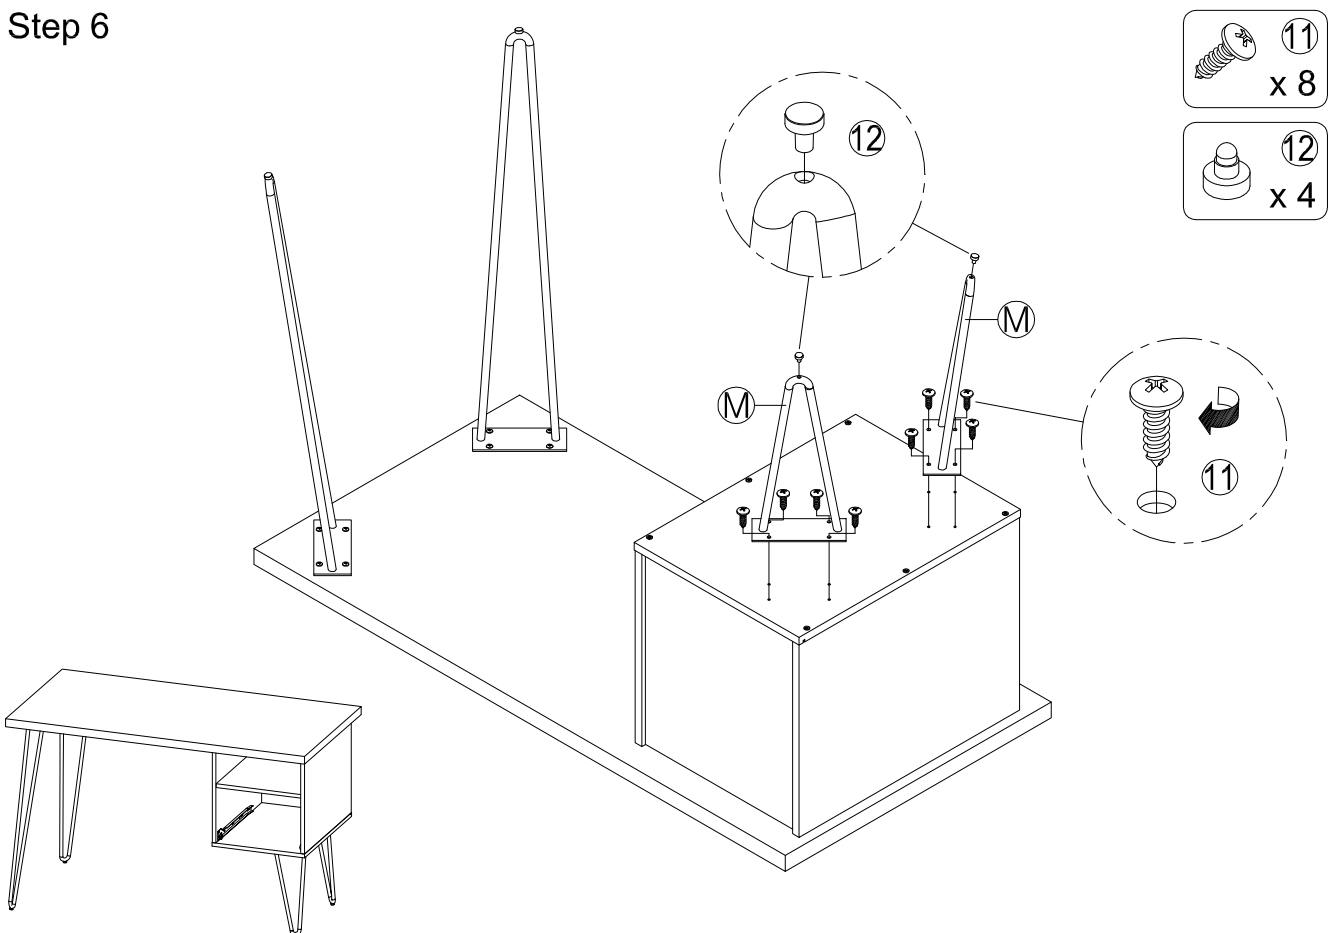

Step 7-1

Step 7-2

Step 6