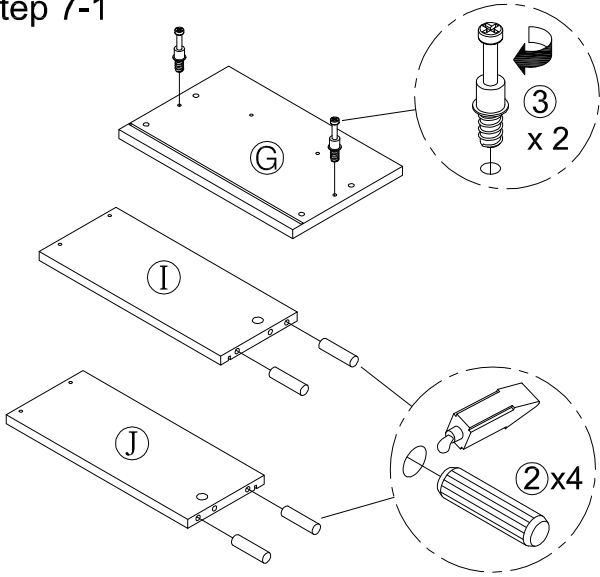

Step 7-3

ASSEMBLY INSTRUCTION

MODEL: #400-715 GREY OAK DESK (V#12600MCHA1)

Step 7-1