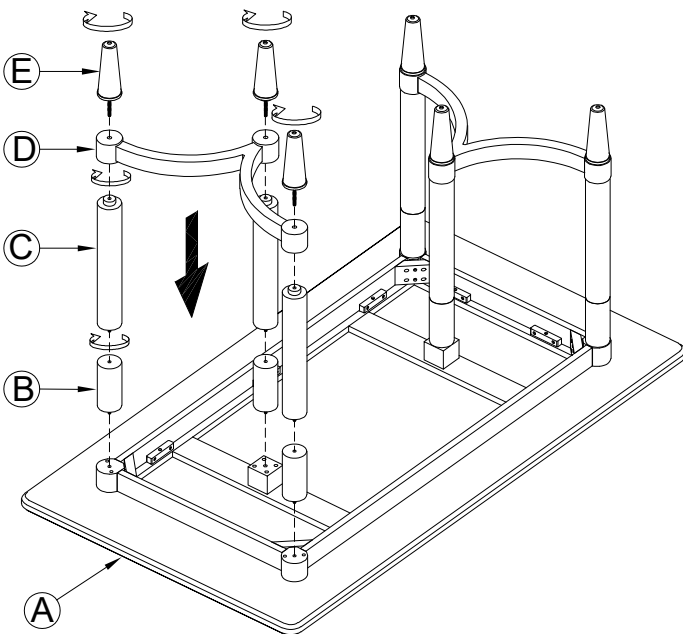

No		PART LIST	Q'TY
A		DINING TABLE TOP	1PC
B		TOP LEGS	6PCS
C		MIDDLE LEGS	6PCS
D		BASE STRETCHER	2PCS
E		BOTTOM LEGS	6PCS

OPTION 1:LOW POSITION

OPTION 2:HIGH POSITION

ASSEMBLY INSTRUCTIONS

MODEL # : 338- 530

HI-LO TRIAD TABLE

(V#12600HMOVY)

NOTE: KEEP THIS DOCUMENT FOR REFERENCE IN CASE PARTS ARE NEEDED
DO NOT TIGHTEN SCREWS UNTIL COMPLETELY ASSEMBLED!!
UNIT SHOULD BE ASSEMBLED BY TWO OR MORE PEOPLE.

OPTION 1:LOW POSITION

STEP 1

STEP 2

OPTION 2:HIGH POSITION

STEP 1

STEP 2