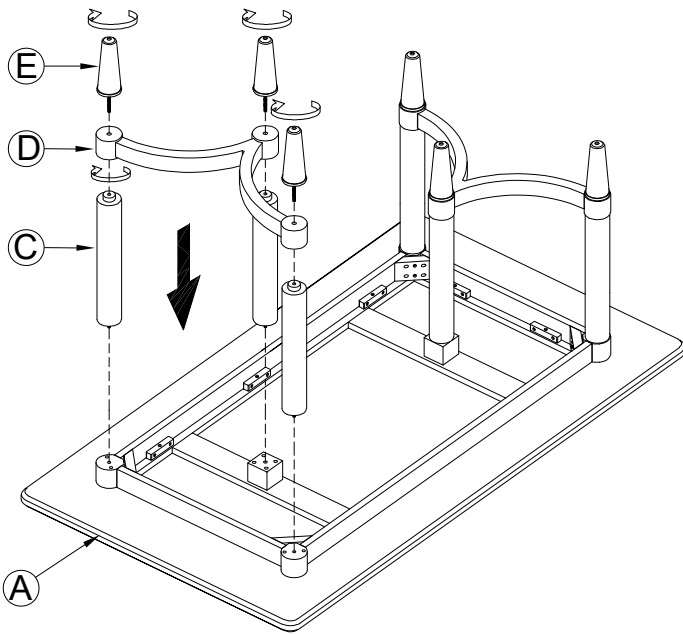

ASSEMBLY INSTRUCTIONS

MODEL # : 338- 530

HI-LO TRIAD TABLE

(V#12600HMOVY)

NOTE: KEEP THIS DOCUMENT FOR REFERENCE IN CASE PARTS ARE NEEDED
DO NOT TIGHTEN SCREWS UNTIL COMPLETELY ASSEMBLED!!
UNIT SHOULD BE ASSEMBLED BY TWO OR MORE PEOPLE.

OPTION 1:LOW POSITION

STEP 1