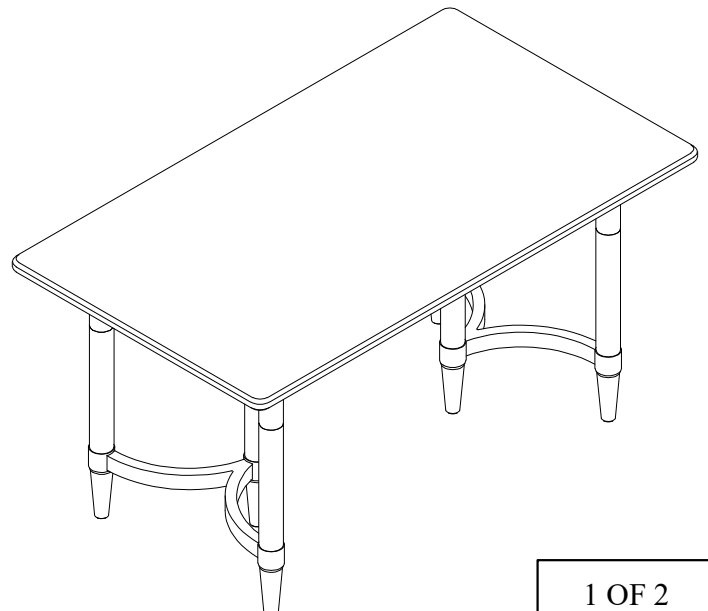

ASSEMBLY INSTRUCTIONS

MODEL # : 338- 530

HI-LO TRIAD TABLE

(V#12600HMOVY)

NOTE: KEEP THIS DOCUMENT FOR REFERENCE IN CASE PARTS ARE NEEDED
DO NOT TIGHTEN SCREWS UNTIL COMPLETELY ASSEMBLED!!
UNIT SHOULD BE ASSEMBLED BY TWO OR MORE PEOPLE.

No		PART LIST	Q'TY
A		DINING TABLE TOP	1PC
B		TOP LEGS	6PCS
C		MIDDLE LEGS	6PCS
D		BASE STRETCHER	2PCS
E		BOTTOM LEGS	6PCS

OPTION 1:LOW POSITION

OPTION 2:HIGH POSITION

ASSEMBLY INSTRUCTIONS

MODEL # : 338- 530

HI-LO TRIAD TABLE

(V#12600HMOVY)

NOTE: KEEP THIS DOCUMENT FOR REFERENCE IN CASE PARTS ARE NEEDED
DO NOT TIGHTEN SCREWS UNTIL COMPLETELY ASSEMBLED!!
UNIT SHOULD BE ASSEMBLED BY TWO OR MORE PEOPLE.

OPTION 1:LOW POSITION