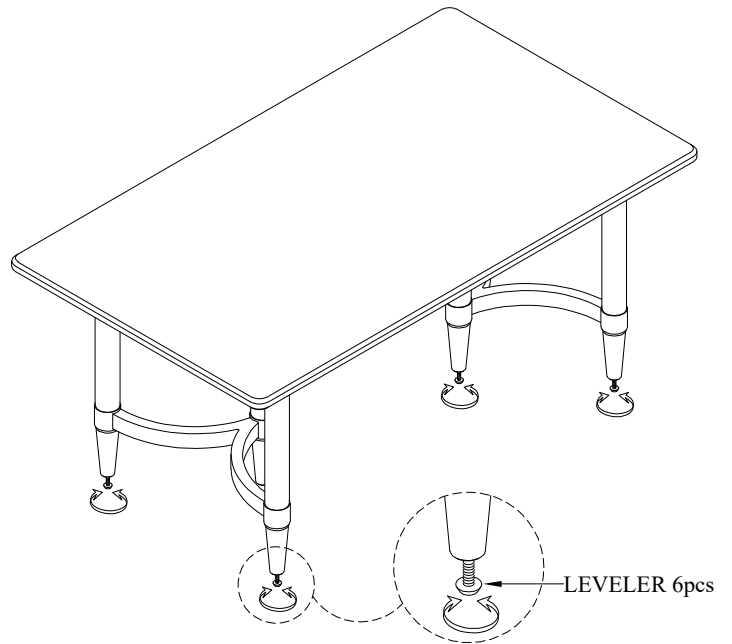

No		PART LIST	Q'TY
A		DINING TABLE TOP	1PC
B		TOP LEGS	6PCS
C		MIDDLE LEGS	6PCS
D		BASE STRETCHER	2PCS
E		BOTTOM LEGS	6PCS

OPTION 1:LOW POSITION

OPTION 2:HIGH POSITION

ASSEMBLY INSTRUCTIONS

MODEL # : 338- 530

HI-LO TRIAD TABLE

(V#12600HMOVY)

NOTE: KEEP THIS DOCUMENT FOR REFERENCE IN CASE PARTS ARE NEEDED
DO NOT TIGHTEN SCREWS UNTIL COMPLETELY ASSEMBLED!!
UNIT SHOULD BE ASSEMBLED BY TWO OR MORE PEOPLE.

OPTION 1:LOW POSITION

STEP 1

STEP 2

OPTION 2:HIGH POSITION

STEP 1

STEP 2