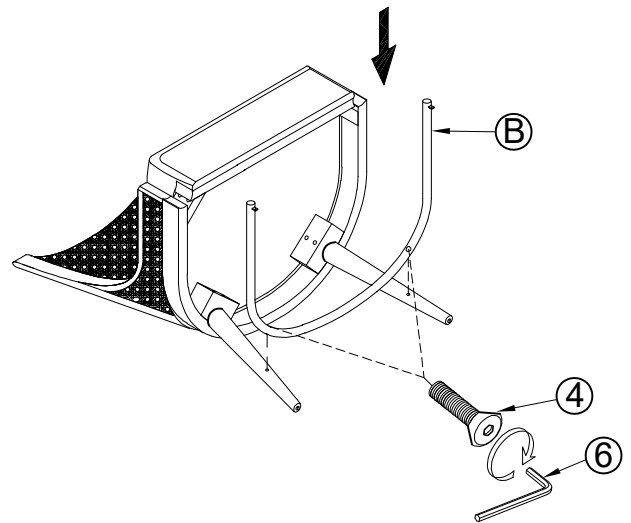

No	PART LIST		Q'TY
A		CHAIR SEAT	1PC
B		METAL STRETCHER	1PC
C		BACK LEGS	2PCS
D		FRONT LEG (L)	1PC
E		FRONT LEG (R)	1PC

No	HARDWARE LIST		Q'TY
1		FLAT WASHER	$\varnothing 5/16 \times 19 \times 1.5\text{mm}$ 8PCS
2		LOCK WASHER	$\varnothing 5/16 \times 13 \times 1\text{mm}$ 8PCS
3		ALLEN BOLT	$\varnothing 5/16 \times 2-3/4"$ 8PCS
4		ALLEN BOLT	$\varnothing 1/4 \times 1-1/4"$ 2PCS
5		SCREW	$\varnothing 8 \times 3/4"$ 2PCS
6		ALLEN KEY	$2-3/8 \times 4\text{mm}$ 1PC

ASSEMBLY INSTRUCTIONS

MODEL # : 338- 514 CANE HOST CHAIR (V#12600HMOVY)

NOTE: KEEP THIS DOCUMENT FOR REFERENCE IN CASE PARTS ARE NEEDED
DO NOT TIGHTEN SCREWS UNTIL COMPLETELY ASSEMBLED!!
UNIT SHOULD BE ASSEMBLED BY TWO OR MORE PEOPLE.

STEP 1

STEP 2

STEP 3

COMPLETED