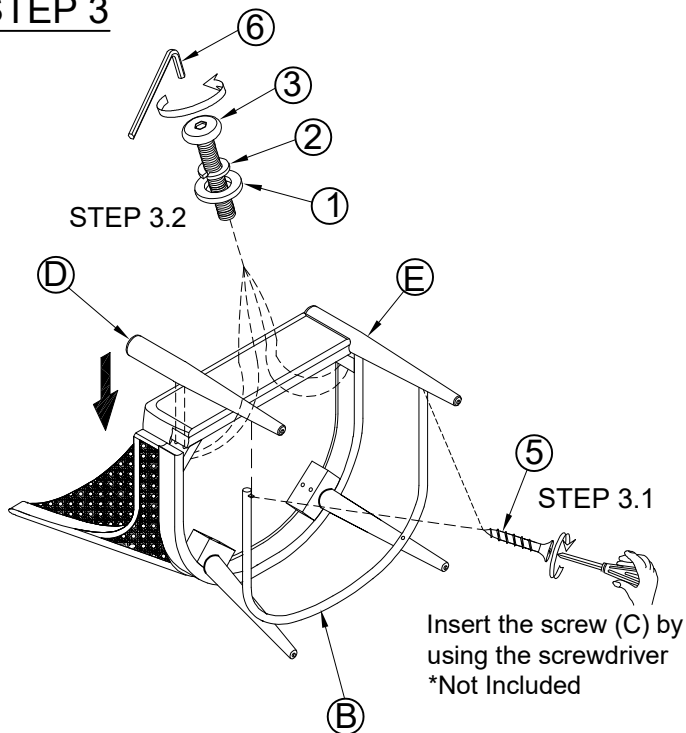

No	PART LIST		Q'TY
A		CHAIR SEAT	1PC
B		METAL STRETCHER	1PC
C		BACK LEGS	2PCS
D		FRONT LEG (L)	1PC
E		FRONT LEG (R)	1PC

No	HARDWARE LIST		Q'TY
1		FLAT WASHER	$\varnothing 5/16 \times 19 \times 1.5\text{mm}$ 8PCS
2		LOCK WASHER	$\varnothing 5/16 \times 13 \times 1\text{mm}$ 8PCS
3		ALLEN BOLT	$\varnothing 5/16 \times 2-3/4"$ 8PCS
4		ALLEN BOLT	$\varnothing 1/4 \times 1-1/4"$ 2PCS
5		SCREW	$\varnothing 8 \times 3/4"$ 2PCS
6		ALLEN KEY	$2-3/8 \times 4\text{mm}$ 1PC

ASSEMBLY INSTRUCTIONS

MODEL # : 338- 514 CANE HOST CHAIR (V#12600HMOVY)

NOTE: KEEP THIS DOCUMENT FOR REFERENCE IN CASE PARTS ARE NEEDED
DO NOT TIGHTEN SCREWS UNTIL COMPLETELY ASSEMBLED!!
UNIT SHOULD BE ASSEMBLED BY TWO OR MORE PEOPLE.

STEP 1

STEP 2

STEP 3

COMPLETED