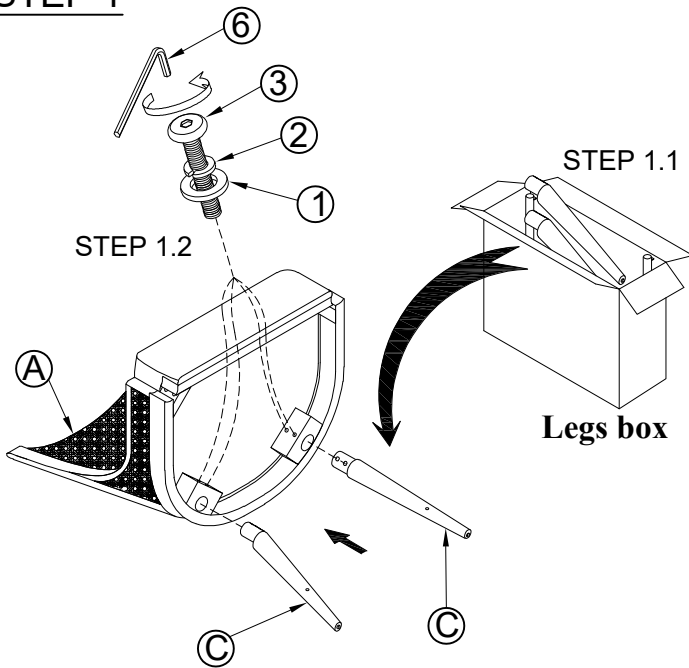

ASSEMBLY INSTRUCTIONS

MODEL # : 338- 514 CANE HOST CHAIR (V#12600HMOVY)

NOTE: KEEP THIS DOCUMENT FOR REFERENCE IN CASE PARTS ARE NEEDED
DO NOT TIGHTEN SCREWS UNTIL COMPLETELY ASSEMBLED!!
UNIT SHOULD BE ASSEMBLED BY TWO OR MORE PEOPLE.

STEP 1

STEP 2