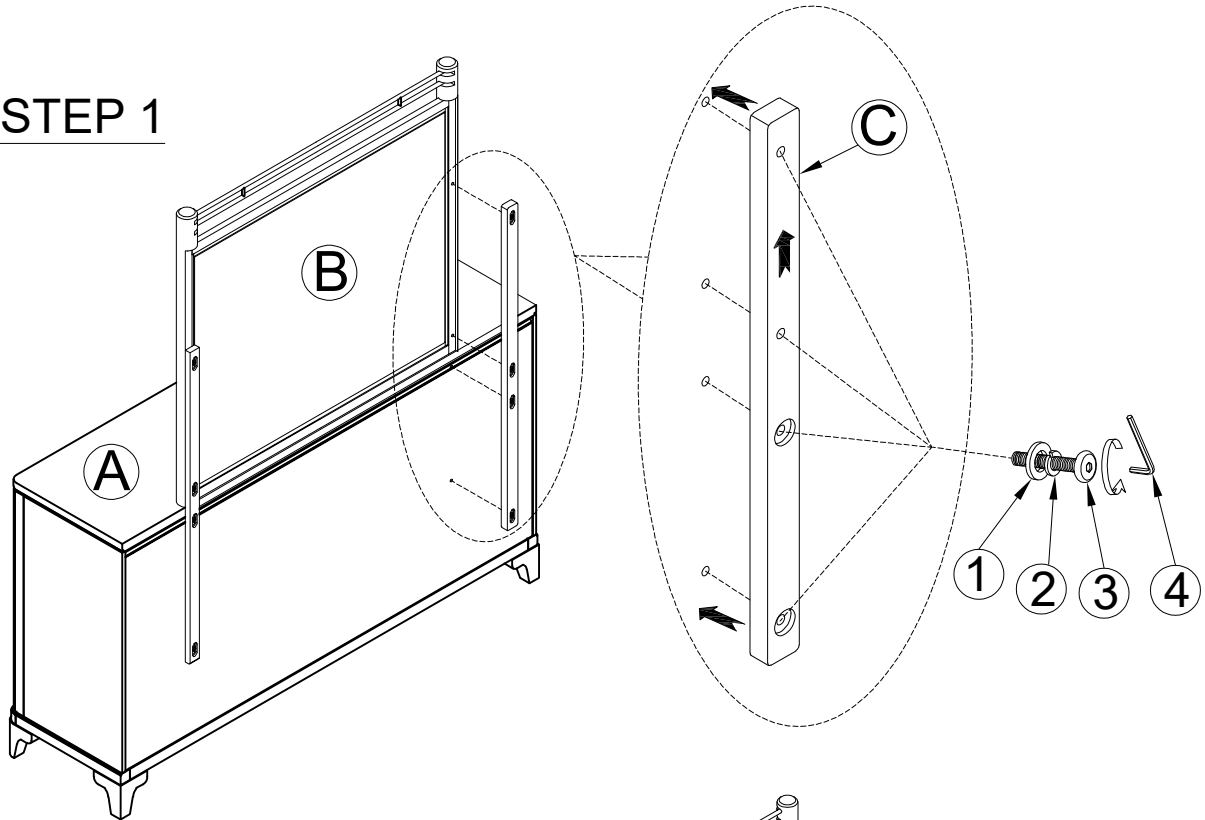

ASSEMBLY INSTRUCTIONS

MODEL # : 338-142 POSTER MIRROR
MODEL # : 338-131 MODERN DRESSER

(V#12600HMVY)
(V#12600HMVY)

NOTE: KEEP THIS DOCUMENT FOR REFERENCE IN CASE PARTS ARE NEEDED
DO NOT TIGHTEN SCREWS UNTIL COMPLETELY ASSEMBLED!!
UNIT SHOULD BE ASSEMBLED BY TWO OR MORE PEOPLE.

STEP 1