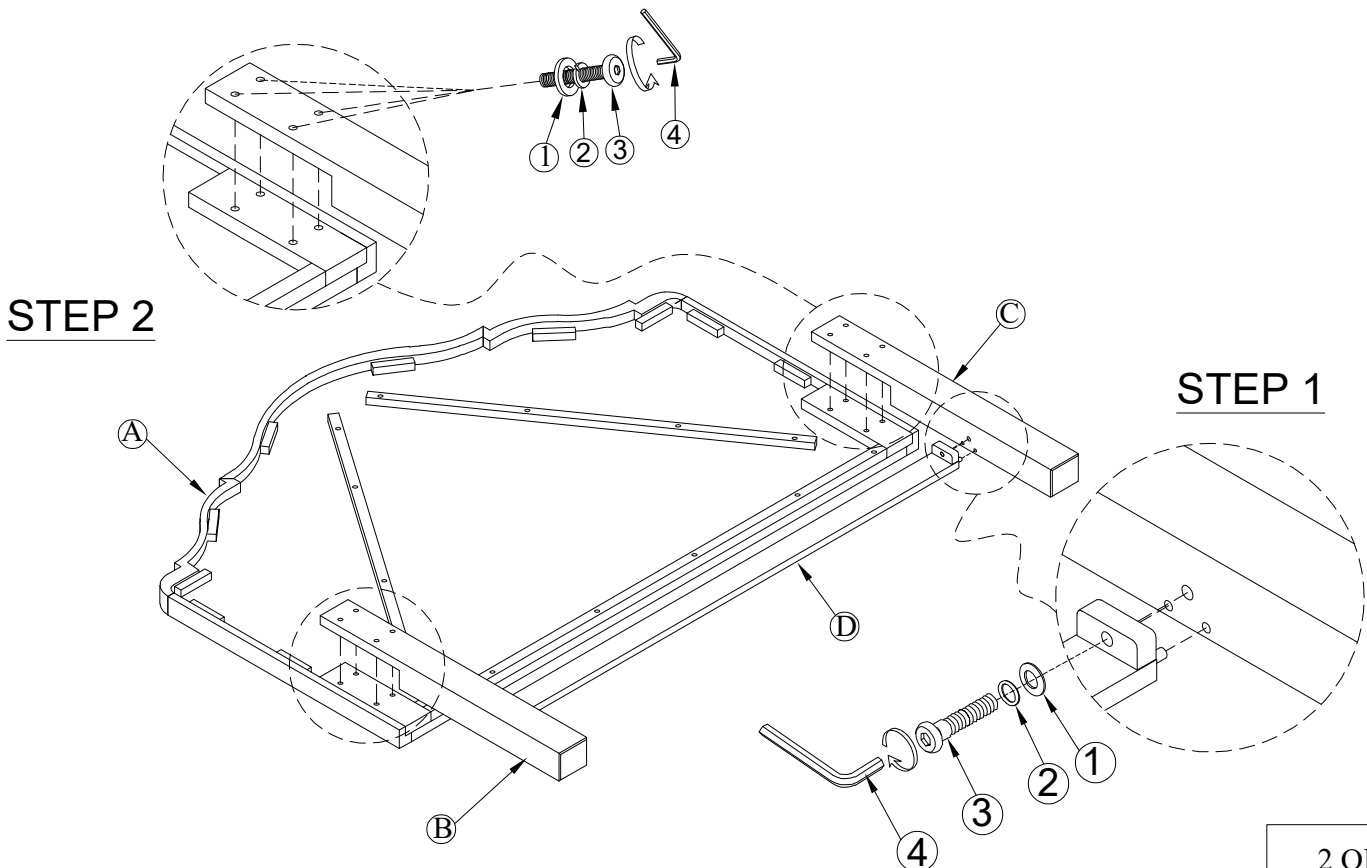

ASSEMBLY INSTRUCTIONS

MODEL # : 338-105HQ QUEEN PANEL HEADBOARD (V#12600HMVY)
MODEL # : 338-105FQ QUEEN PANEL FOOTBOARD (V#12600HMVY)
MODEL # : 338-105RL QUEEN/KING RAILS (V#12600HMVY)

NOTE: KEEP THIS DOCUMENT FOR REFERENCE IN CASE PARTS ARE NEEDED
DO NOT TIGHTEN SCREWS UNTIL COMPLETELY ASSEMBLED!!

UNIT SHOULD BE ASSEMBLED BY TWO OR MORE PEOPLE.

HARDWARE LIST OF #338-105HQ QUEEN PANEL HEADBOARD

No		DESCRIPTION		Q'TY
1		FLAT WASHER	ø5/16 x 19 x 1.5mm	10PCS
2		LOCK WASHER	ø5/16 x 13 x 1mm	10PCS
3		ALLEN BOLT	ø5/16 x 1-3/4"	10PCS
4		ALLEN KEY	2-3/8" x 4mm	1PC
5		THREAD BOLT	ø5/16 x 90mm	8PCS
6		CURVED WASHERS	ø5/16 x DIA	8PCS
7		HEX NUT	ø5/16 x DIA	8PCS
8		OPEN WRENCH	12mm	1PC

HARDWARE LIST OF #338-105HQ QUEEN PANEL FOOTBOARD

No		DESCRIPTION		Q'TY
9		SCREW	1-1/4" x 4mm	10PCS