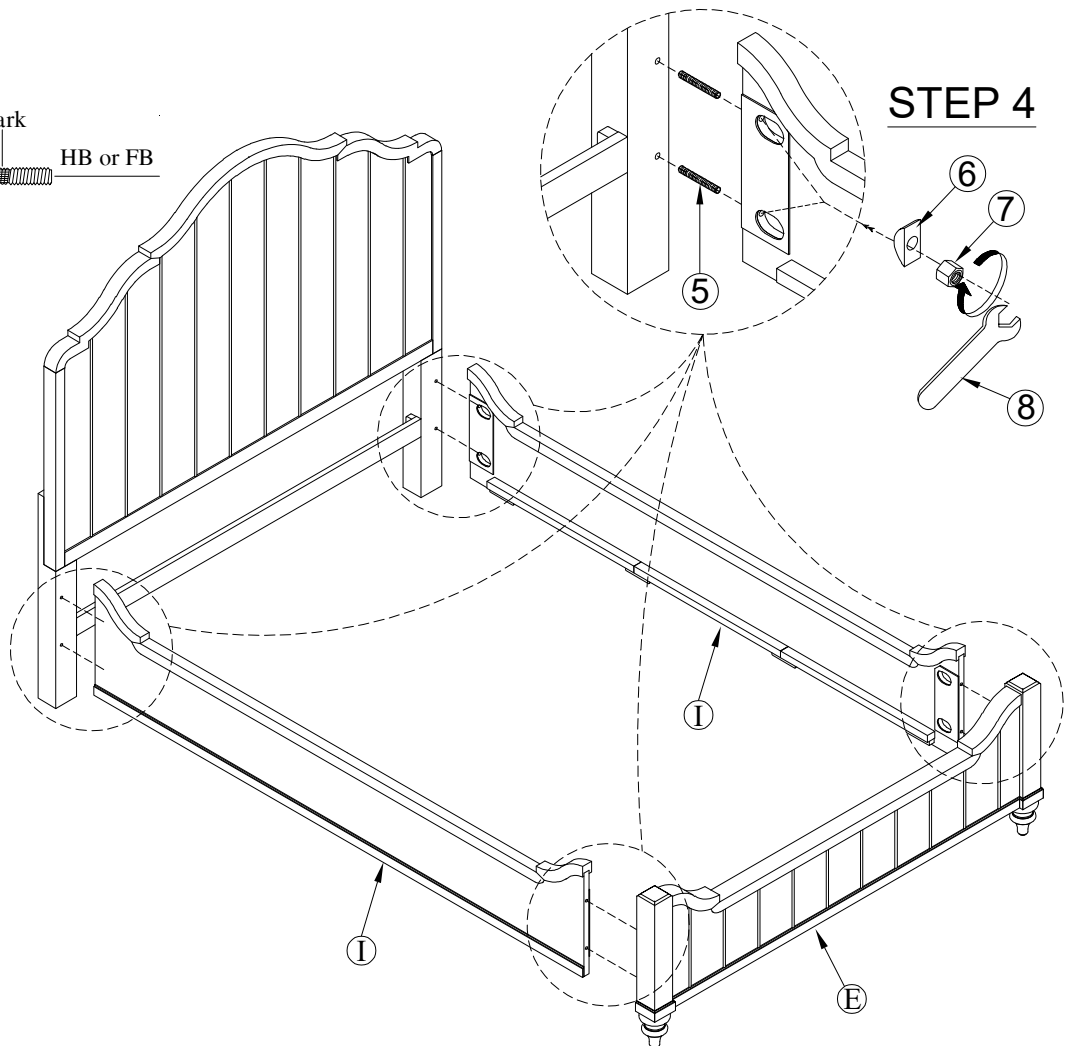

PART LIST OF #338-105HQ QUEEN PANEL HEADBOARD

| No | DESCRIPTION | Q'TY |
|----|--|------|
| A |  HEADBOARD | 1PC |
| B |  HEADBOARD LEG (L) | 1PC |
| C |  HEADBOARD LEG (R) | 1PC |
| D |  HEADBOARD BOTTOM RAIL | 1PC |

| No | | DESCRIPTION | | Q'TY |
|----|--|----------------|--------------------|-------|
| 1 |  | FLAT WASHER | ø5/16 x 19 x 1.5mm | 10PCS |
| 2 |  | LOCK WASHER | ø5/16 x 13 x 1mm | 10PCS |
| 3 |  | ALLEN BOLT | ø5/16 x 1-3/4" | 10PCS |
| 4 |  | ALLEN KEY | 2-3/8" x 4mm | 1PC |
| 5 |  | THREAD BOLT | ø5/16 x 90mm | 8PCS |
| 6 |  | CURVED WASHERS | ø5/16 x DIA | 8PCS |
| 7 |  | HEX NUT | ø5/16 x DIA | 8PCS |
| 8 |  | OPEN WRENCH | 12mm | 1PC |

HARDWARE LIST OF #338-105HQ QUEEN PANEL FOOTBOARD

| No | | DESCRIPTION | | Q'TY |
|----|---|-------------|--------------|-------|
| 9 |  | SCREW | 1-1/4" x 4mm | 10PCS |

ASSEMBLY INSTRUCTIONS

MODEL # : 338-105HQ QUEEN PANEL HEADBOARD (V#12600HMVY)
MODEL # : 338-105FQ QUEEN PANEL FOOTBOARD (V#12600HMVY)
MODEL # : 338-105RL QUEEN/KING RAILS (V#12600HMVY)

NOTE: KEEP THIS DOCUMENT FOR REFERENCE IN CASE PARTS ARE NEEDED
DO NOT TIGHTEN SCREWS UNTIL COMPLETELY ASSEMBLED!!
UNIT SHOULD BE ASSEMBLED BY TWO OR MORE PEOPLE.

Note: Side rail ⑤ Mark HB or FB

ASSEMBLY INSTRUCTIONS