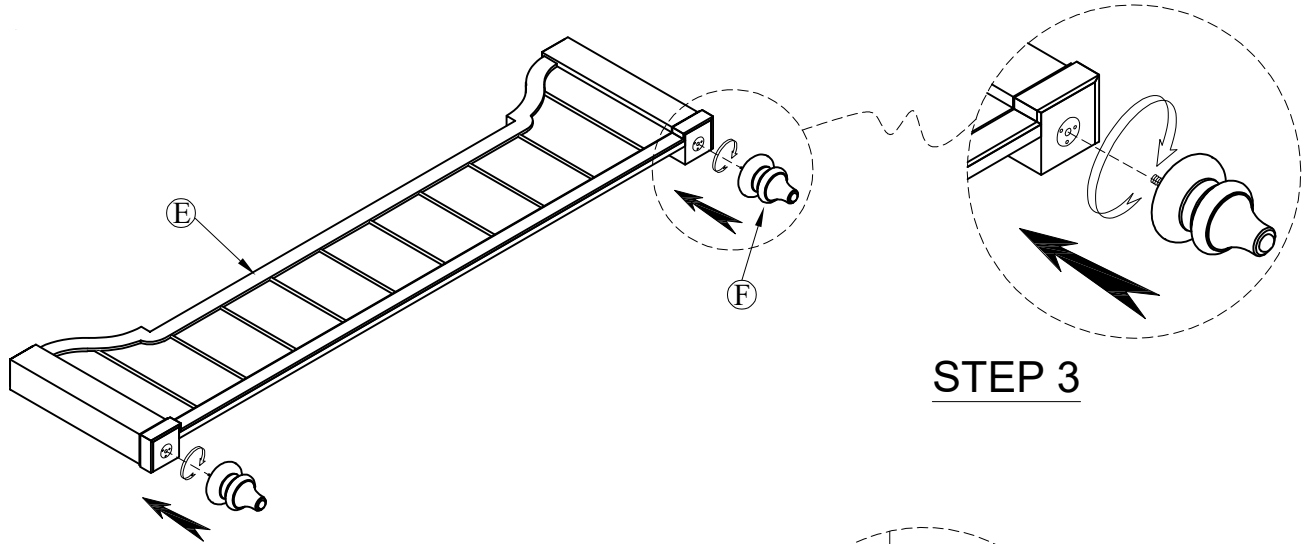

| No | | DESCRIPTION | | Q'TY |
|----|--|----------------|--------------------|-------|
| 1 |  | FLAT WASHER | ø5/16 x 19 x 1.5mm | 10PCS |
| 2 |  | LOCK WASHER | ø5/16 x 13 x 1mm | 10PCS |
| 3 |  | ALLEN BOLT | ø5/16 x 1-3/4" | 10PCS |
| 4 |  | ALLEN KEY | 2-3/8" x 4mm | 1PC |
| 5 |  | THREAD BOLT | ø5/16 x 90mm | 8PCS |
| 6 |  | CURVED WASHERS | ø5/16 x DIA | 8PCS |
| 7 |  | HEX NUT | ø5/16 x DIA | 8PCS |
| 8 |  | OPEN WRENCH | 12mm | 1PC |

HARDWARE LIST OF #338-105HQ QUEEN PANEL FOOTBOARD

| No | | DESCRIPTION | | Q'TY |
|----|---|-------------|--------------|-------|
| 9 |  | SCREW | 1-1/4" x 4mm | 10PCS |

ASSEMBLY INSTRUCTIONS

MODEL # : 338-105HQ QUEEN PANEL HEADBOARD (V#12600HMVY)
MODEL # : 338-105FQ QUEEN PANEL FOOTBOARD (V#12600HMVY)
MODEL # : 338-105RL QUEEN/KING RAILS (V#12600HMVY)

NOTE: KEEP THIS DOCUMENT FOR REFERENCE IN CASE PARTS ARE NEEDED
DO NOT TIGHTEN SCREWS UNTIL COMPLETELY ASSEMBLED!!
UNIT SHOULD BE ASSEMBLED BY TWO OR MORE PEOPLE.

Note: Side rail ⑤ Mark HB or FB

ASSEMBLY INSTRUCTIONS