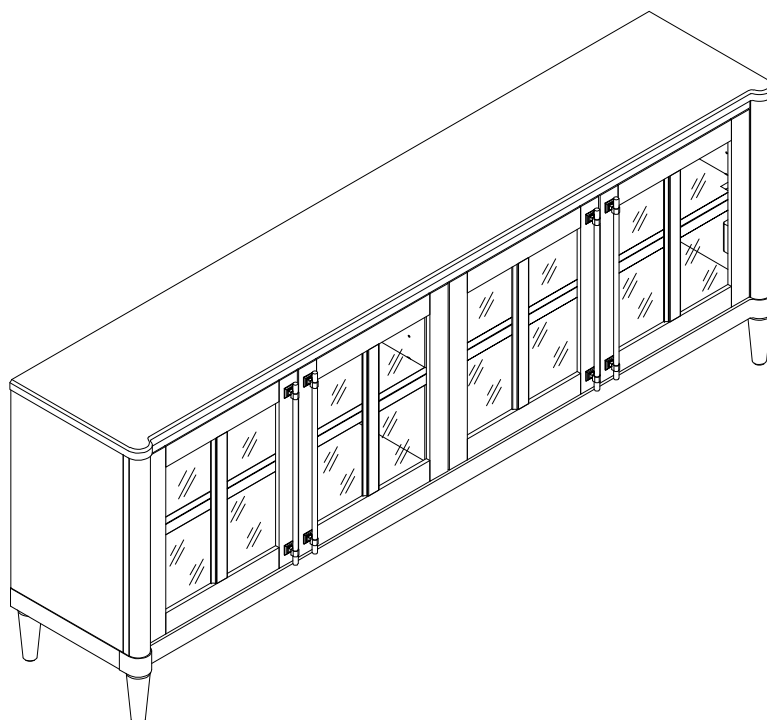

ASSEMBLY INSTRUCTIONS

MODEL # : 338-061 80" CONSOLE (V#12600HMOVY)

NOTE: KEEP THIS DOCUMENT FOR REFERENCE IN CASE PARTS ARE NEEDED
DO NOT TIGHTEN SCREWS UNTIL COMPLETELY ASSEMBLED!!
UNIT SHOULD BE ASSEMBLED BY TWO OR MORE PEOPLE.

No		PART LIST	Q'TY
A		BODY CABINET	1PC
B		LEGS	4PCS
C		SUPPORT LEG	1PC

No		HARDWARE LIST	Q'TY
1		FURNITURE TIPPING RESTRAINT (NOT INCLUDED SCREWDRIVER)	1PC

ASSEMBLY INSTRUCTIONS

MODEL # : 338-061

80" CONSOLE