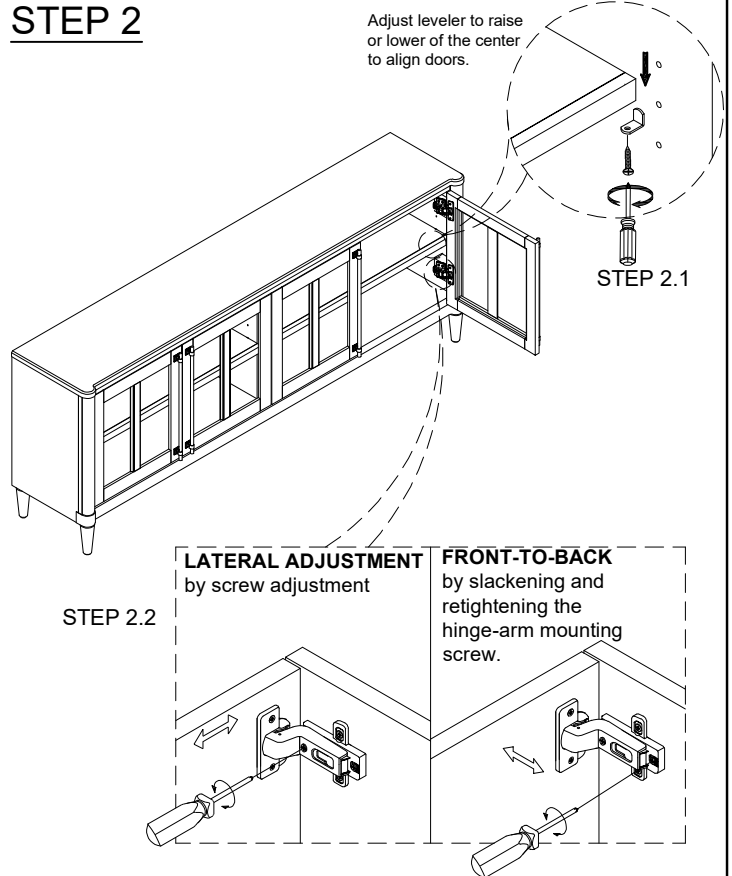

ASSEMBLY INSTRUCTIONS

MODEL # : 338-061 80" CONSOLE (V#12600HMOVY)

NOTE: KEEP THIS DOCUMENT FOR REFERENCE IN CASE PARTS ARE NEEDED
DO NOT TIGHTEN SCREWS UNTIL COMPLETELY ASSEMBLED!!
UNIT SHOULD BE ASSEMBLED BY TWO OR MORE PEOPLE.

No		PART LIST	Q'TY
A		BODY CABINET	1PC
B		LEGS	4PCS
C		SUPPORT LEG	1PC

No		HARDWARE LIST	Q'TY
1		FURNITURE TIPPING RESTRAINT (NOT INCLUDED SCREWDRIVER)	1PC

ASSEMBLY INSTRUCTIONS

MODEL # : 338-061

80" CONSOLE

(V#12600HMY)

NOTE: KEEP THIS DOCUMENT FOR REFERENCE IN CASE PARTS ARE NEEDED
DO NOT TIGHTEN SCREWS UNTIL COMPLETELY ASSEMBLED!!
UNIT SHOULD BE ASSEMBLED BY TWO OR MORE PEOPLE.

STEP 1

STEP 2

STEP 3