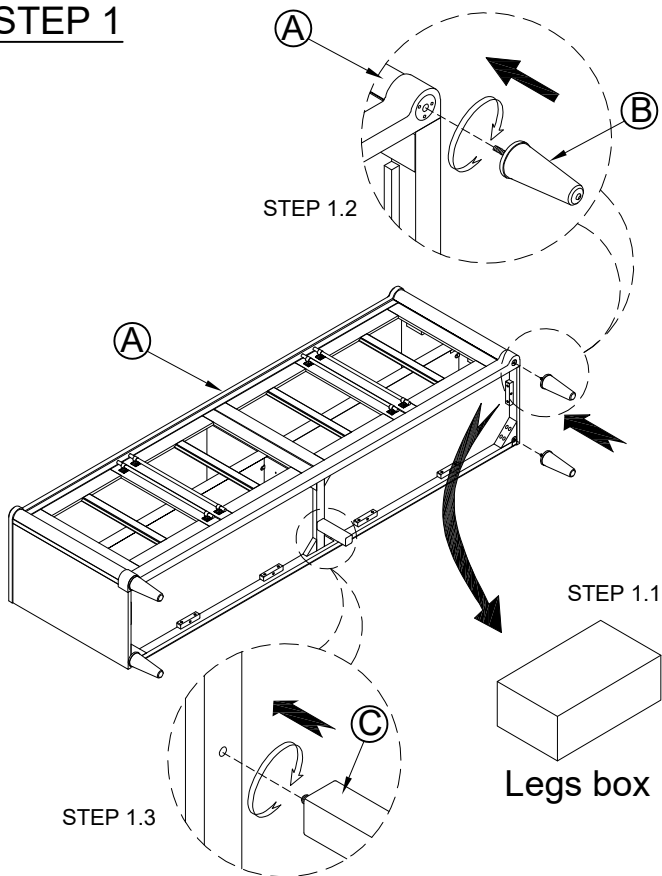

ASSEMBLY INSTRUCTIONS

MODEL # : 338-061 80" CONSOLE (V#12600HMOVY)

NOTE: KEEP THIS DOCUMENT FOR REFERENCE IN CASE PARTS ARE NEEDED
DO NOT TIGHTEN SCREWS UNTIL COMPLETELY ASSEMBLED!!
UNIT SHOULD BE ASSEMBLED BY TWO OR MORE PEOPLE.

No		PART LIST	Q'TY
A		BODY CABINET	1PC
B		LEGS	4PCS
C		SUPPORT LEG	1PC

No		HARDWARE LIST	Q'TY
1		FURNITURE TIPPING RESTRAINT (NOT INCLUDED SCREWDRIVER)	1PC

ASSEMBLY INSTRUCTIONS

MODEL # : 338-061

80" CONSOLE

(V#12600HMY)

NOTE: KEEP THIS DOCUMENT FOR REFERENCE IN CASE PARTS ARE NEEDED
DO NOT TIGHTEN SCREWS UNTIL COMPLETELY ASSEMBLED!!
UNIT SHOULD BE ASSEMBLED BY TWO OR MORE PEOPLE.

STEP 1

STEP 2

STEP 3