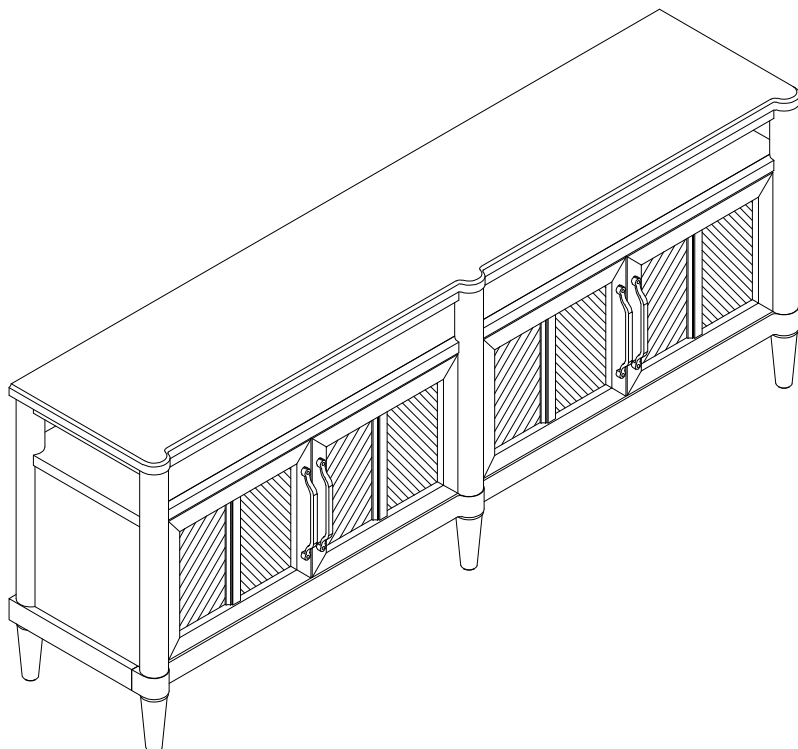

ASSEMBLY INSTRUCTIONS

MODEL # : 338-060

72" CONSOLE

(V#12600HMOVY)

NOTE: KEEP THIS DOCUMENT FOR REFERENCE IN CASE PARTS ARE NEEDED
DO NOT TIGHTEN SCREWS UNTIL COMPLETELY ASSEMBLED!!
UNIT SHOULD BE ASSEMBLED BY TWO OR MORE PEOPLE.

No		PART LIST	Q'TY
A		BODY CABINET	1PC
B		LEGS	6PCS

No		HARDWARE LIST	Q'TY
1		FURNITURE TIPPING RESTRAINT (NOT INCLUDED SCREWDRIVER)	1PC

ASSEMBLY INSTRUCTIONS

MODEL # : 338-060

72" CONSOLE

(V#12600HMVY)

NOTE: KEEP THIS DOCUMENT FOR REFERENCE IN CASE PARTS ARE NEEDED
DO NOT TIGHTEN SCREWS UNTIL COMPLETELY ASSEMBLED!!
UNIT SHOULD BE ASSEMBLED BY TWO OR MORE PEOPLE.