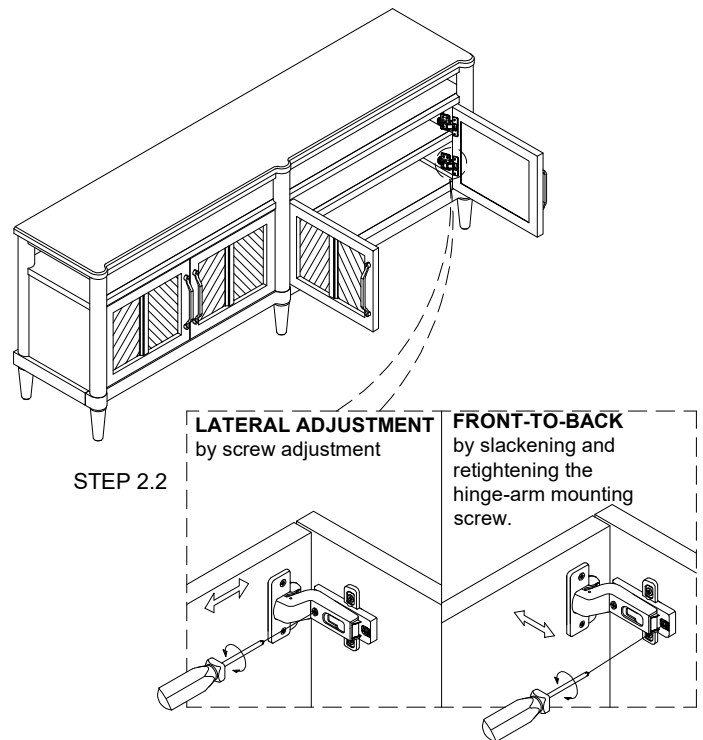

No		PART LIST	Q'TY
A		BODY CABINET	1PC
B		LEGS	6PCS

No		HARDWARE LIST	Q'TY
1		FURNITURE TIPPING RESTRAINT (NOT INCLUDED SCREWDRIVER)	1PC

ASSEMBLY INSTRUCTIONS

MODEL # : 338-060

72" CONSOLE

(V#12600HMVY)

NOTE: KEEP THIS DOCUMENT FOR REFERENCE IN CASE PARTS ARE NEEDED
DO NOT TIGHTEN SCREWS UNTIL COMPLETELY ASSEMBLED!!
UNIT SHOULD BE ASSEMBLED BY TWO OR MORE PEOPLE.

STEP 1

STEP 2

STEP 3