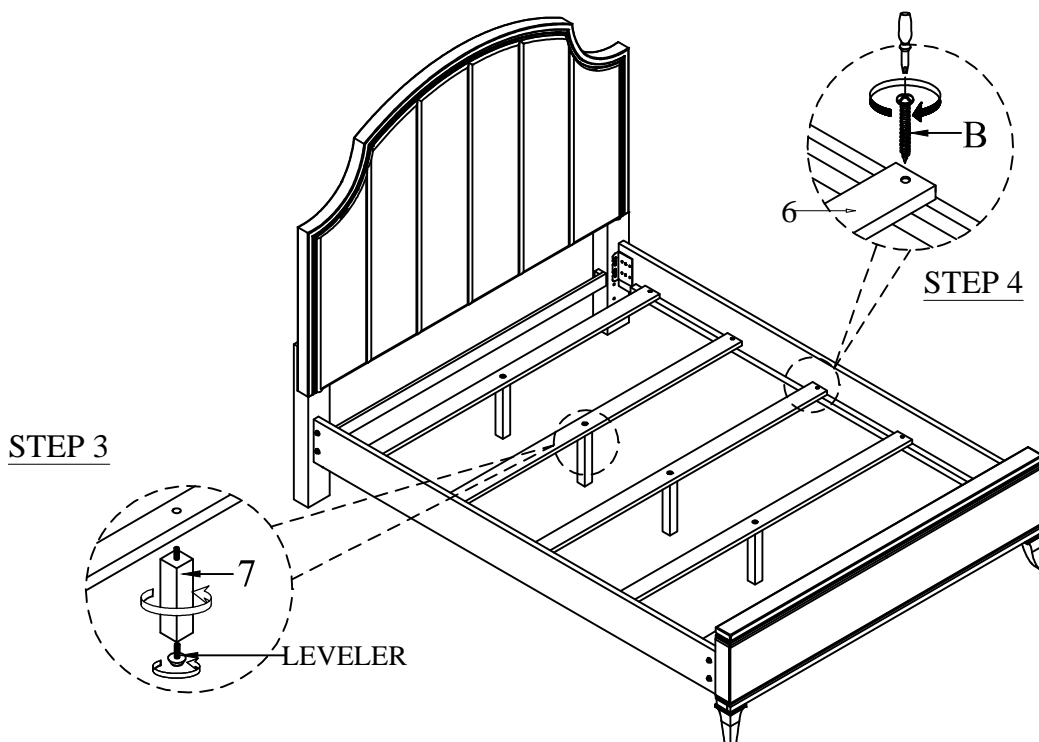

ASSEMBLY INSTRUCTIONS

MODEL # : 320-105HQ VERONA QUEEN PANEL HEADBOARD (V#12600MHWF1)
MODEL # : 320-105FQ VERONA QUEEN PANEL FOOTBOARD (V#12600MHWF1)
MODEL # : 320-105RL VERONA QUEEN /KING SIDE RAILS (V#12600MHWF1)

NOTE: THIS ITEM NOT RECOMMENDED FOR COMMERCIAL USE
KEEP THIS DOCUMENT FOR REFERENCE IN CASE PARTS ARE NEEDED
DO NOT TIGHTEN SCREWS UNTIL COMPLETELY ASSEMBLED! !

OPTION 1

ASSEMBLY INSTRUCTIONS

MODEL # : 320-105HQ VERONA QUEEN PANEL HEADBOARD (V#12600MHWF1)
MODEL # : 320-105FQ VERONA QUEEN PANEL FOOTBOARD (V#12600MHWF1)
MODEL # : 320-105RL VERONA QUEEN /KING SIDE RAILS (V#12600MHWF1)