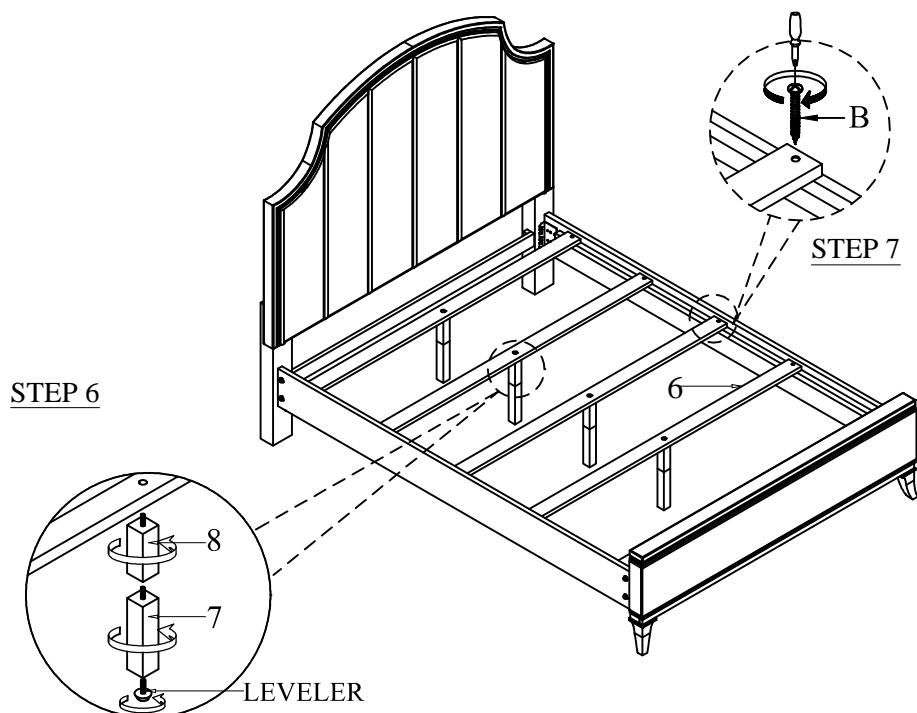

ASSEMBLY INSTRUCTIONS

MODEL # : 320-105HQ VERONA QUEEN PANEL HEADBOARD (V#12600MHWF1)
MODEL # : 320-105FQ VERONA QUEEN PANEL FOOTBOARD (V#12600MHWF1)
MODEL # : 320-105RL VERONA QUEEN /KING SIDE RAILS (V#12600MHWF1)

NOTE: THIS ITEM NOT RECOMMENDED FOR COMMERCIAL USE
KEEP THIS DOCUMENT FOR REFERENCE IN CASE PARTS ARE NEEDED
DO NOT TIGHTEN SCREWS UNTIL COMPLETELY ASSEMBLED! !

OPTION 1

ASSEMBLY INSTRUCTIONS

MODEL # : 320-105HQ VERONA QUEEN PANEL HEADBOARD (V#12600MHWF1)
MODEL # : 320-105FQ VERONA QUEEN PANEL FOOTBOARD (V#12600MHWF1)
MODEL # : 320-105RL VERONA QUEEN /KING SIDE RAILS (V#12600MHWF1)

NOTE: THIS ITEM NOT RECOMMENDED FOR COMMERCIAL USE
KEEP THIS DOCUMENT FOR REFERENCE IN CASE PARTS ARE NEEDED
DO NOT TIGHTEN SCREWS UNTIL COMPLETELY ASSEMBLED!!

OPTION 2

ASSEMBLY INSTRUCTIONS

MODEL # : 320-110HK VERONA KING PANEL HEADBOARD (V#12600MHWF1)