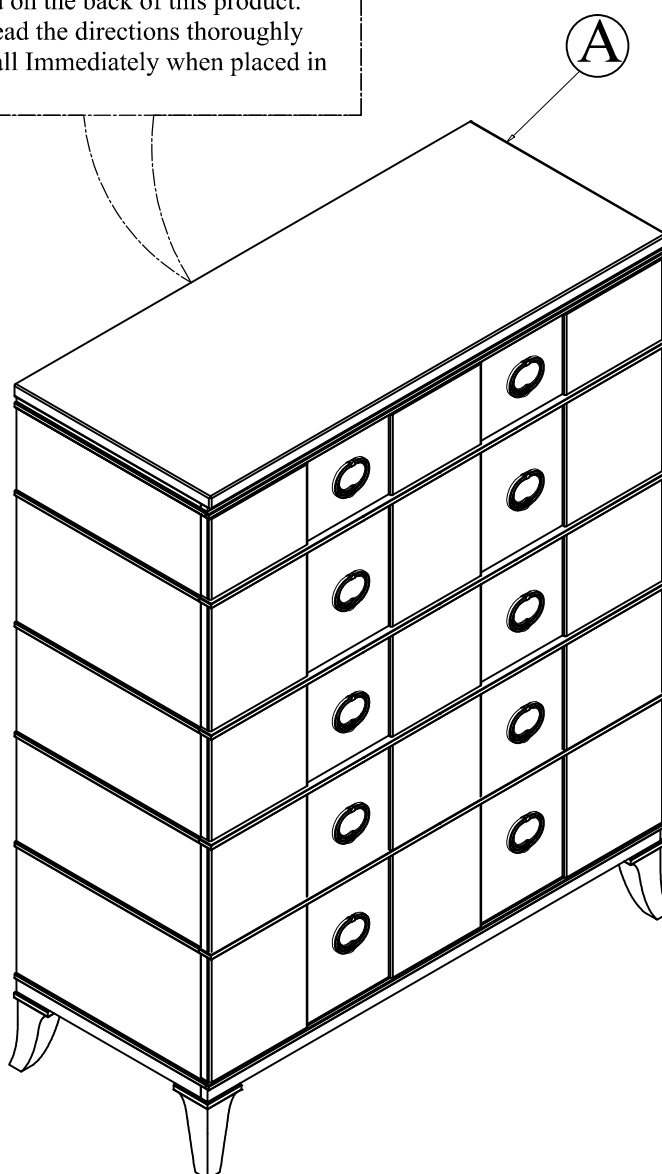

ASSEMBLY INSTRUCTIONS

MODEL # : 320-150 VERONA 5 DRAWER CHEST (V#12600MHWF1)

**NOTE: THIS ITEM NOT RECOMMENDED FOR COMMERCIAL USE
KEEP THIS DOCUMENT FOR REFERENCE IN CASE PARTS ARE NEEDED
DO NOT TIGHTEN SCREWS UNTIL COMPLETELY ASSEMBLED! !**

No	PARTS LIST		Q'TY
A		VERONA 5 DRAWER CHEST	1PC

STEP 1

★ Remark: there is a tip restraint kit provided on the back of this product. Please read the directions thoroughly and install Immediately when placed in home.