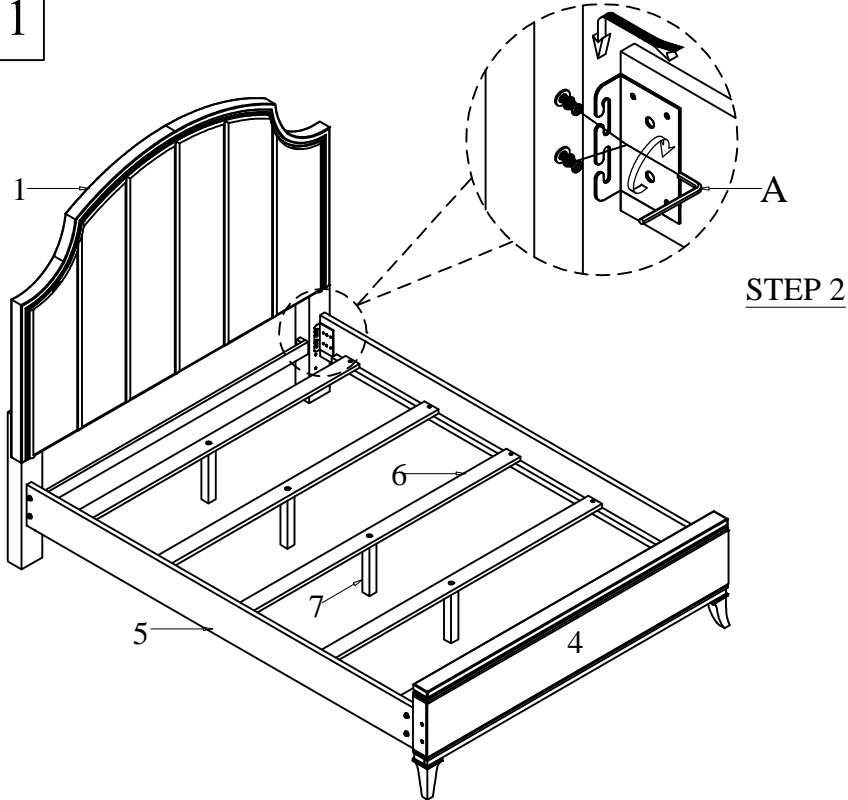

ASSEMBLY INSTRUCTIONS

MODEL # : 320-105HQ VERONA QUEEN PANEL HEADBOARD (V#12600MHWF1)
MODEL # : 320-105FQ VERONA QUEEN PANEL FOOTBOARD (V#12600MHWF1)
MODEL # : 320-105RL VERONA QUEEN /KING SIDE RAILS (V#12600MHWF1)

NOTE: THIS ITEM NOT RECOMMENDED FOR COMMERCIAL USE
KEEP THIS DOCUMENT FOR REFERENCE IN CASE PARTS ARE NEEDED
DO NOT TIGHTEN SCREWS UNTIL COMPLETELY ASSEMBLED! !

OPTION 1

ASSEMBLY INSTRUCTIONS

MODEL # : 320-105HQ VERONA QUEEN PANEL HEADBOARD (V#12600MHWF1)
MODEL # : 320-105FQ VERONA QUEEN PANEL FOOTBOARD (V#12600MHWF1)
MODEL # : 320-105RL VERONA QUEEN /KING SIDE RAILS (V#12600MHWF1)