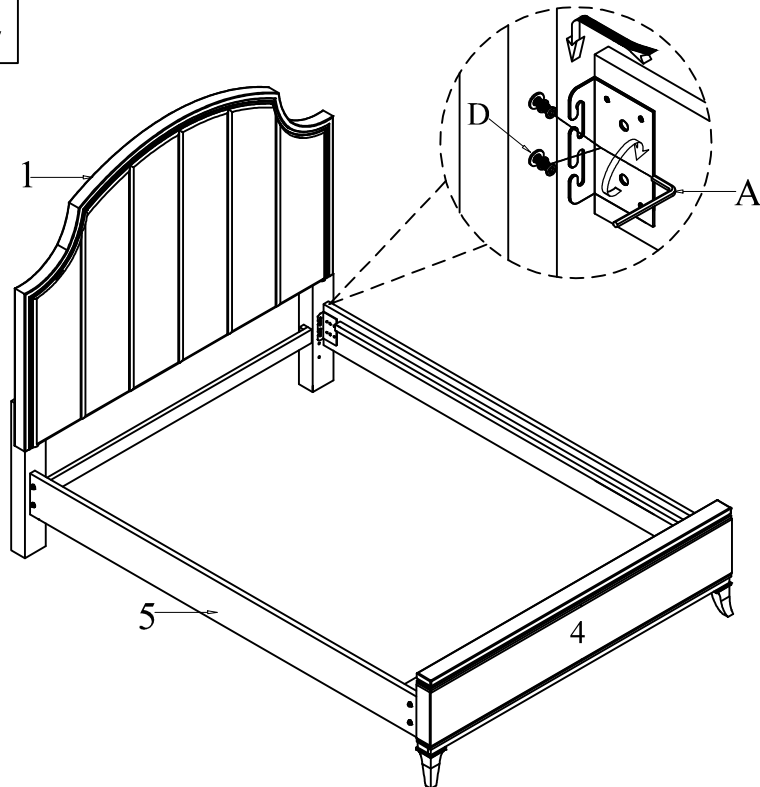

ASSEMBLY INSTRUCTIONS

MODEL # : 320-110HK VERONA KING PANEL HEADBOARD (V#12600MHWF1)

MODEL # : 320-110FK VERONA KING PANEL FOOTBOARD (V#12600MHWF1)

MODEL # : 320-105RL VERONA QUEEN /KING SIDE RAILS (V#12600MHWF1)

**NOTE: THIS ITEM NOT RECOMMENDED FOR COMMERCIAL USE
KEEP THIS DOCUMENT FOR REFERENCE IN CASE PARTS ARE NEEDED
DO NOT TIGHTEN SCREWS UNTIL COMPLETELY ASSEMBLED! !**

OPTION 2

STEP 5