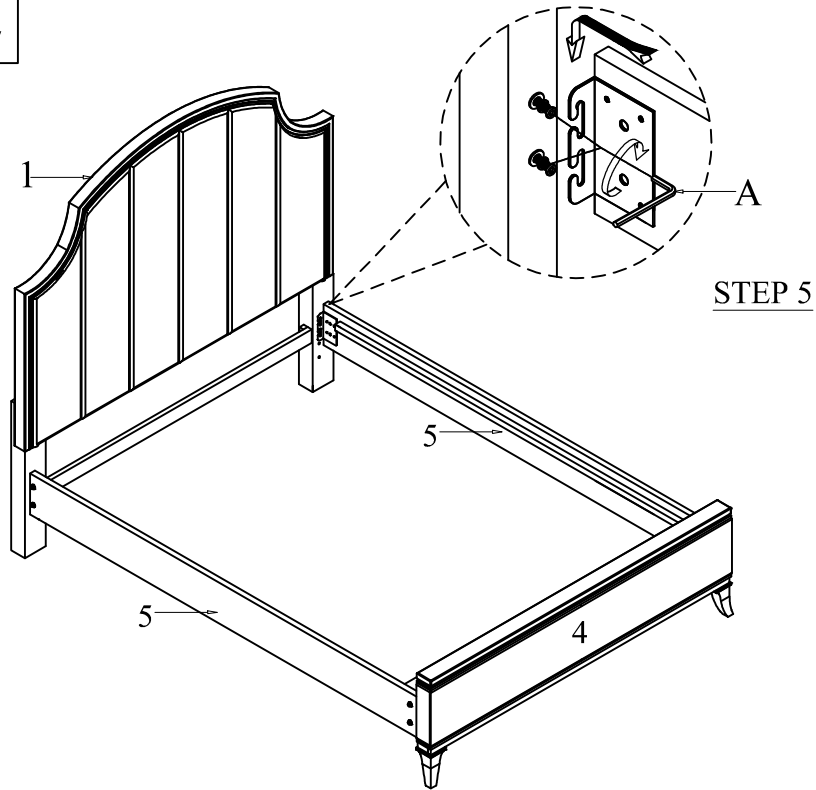

ASSEMBLY INSTRUCTIONS

MODEL # : 320-105HQ VERONA QUEEN PANEL HEADBOARD (V#12600MHWF1)
MODEL # : 320-105FQ VERONA QUEEN PANEL FOOTBOARD (V#12600MHWF1)
MODEL # : 320-105RL VERONA QUEEN /KING SIDE RAILS (V#12600MHWF1)

NOTE: THIS ITEM NOT RECOMMENDED FOR COMMERCIAL USE
KEEP THIS DOCUMENT FOR REFERENCE IN CASE PARTS ARE NEEDED
DO NOT TIGHTEN SCREWS UNTIL COMPLETELY ASSEMBLED! !

OPTION 1

ASSEMBLY INSTRUCTIONS

MODEL # : 320-105HQ VERONA QUEEN PANEL HEADBOARD (V#12600MHWF1)
MODEL # : 320-105FQ VERONA QUEEN PANEL FOOTBOARD (V#12600MHWF1)
MODEL # : 320-105RL VERONA QUEEN /KING SIDE RAILS (V#12600MHWF1)

NOTE: THIS ITEM NOT RECOMMENDED FOR COMMERCIAL USE
KEEP THIS DOCUMENT FOR REFERENCE IN CASE PARTS ARE NEEDED
DO NOT TIGHTEN SCREWS UNTIL COMPLETELY ASSEMBLED!!

OPTION 2

ASSEMBLY INSTRUCTIONS

MODEL # : 320-110HK VERONA KING PANEL HEADBOARD (V#12600MHWF1)

MODEL # : 320-110FK VERONA KING PANEL FOOTBOARD (V#12600MHWF1)

MODEL # : 320-105RL VERONA QUEEN /KING SIDE RAILS (V#12600MHWF1)

**NOTE: THIS ITEM NOT RECOMMENDED FOR COMMERCIAL USE
KEEP THIS DOCUMENT FOR REFERENCE IN CASE PARTS ARE NEEDED
DO NOT TIGHTEN SCREWS UNTIL COMPLETELY ASSEMBLED! !**