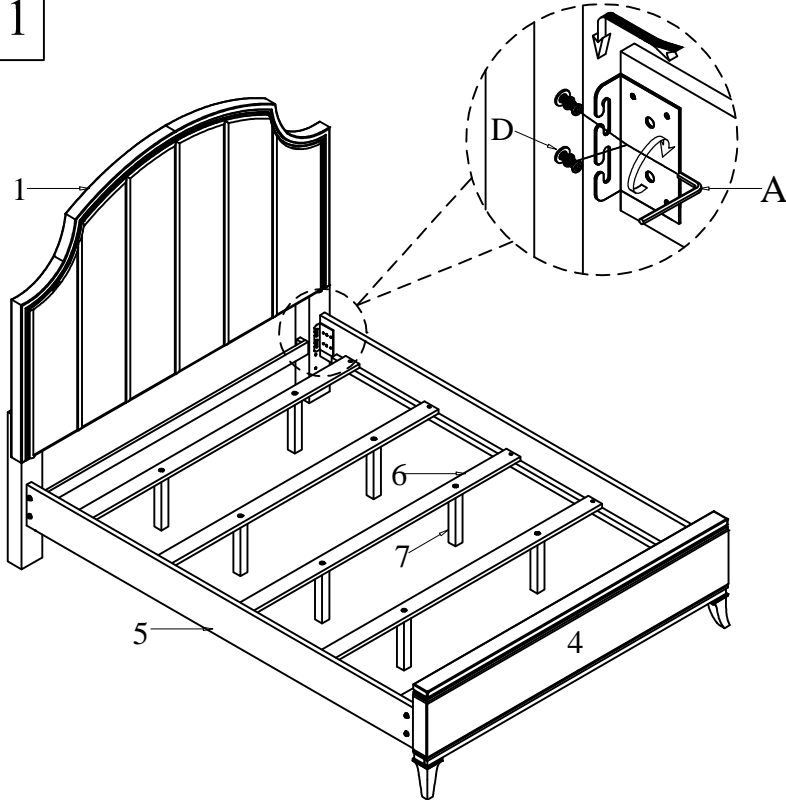

ASSEMBLY INSTRUCTIONS

MODEL # : 320-110HK VERONA KING PANEL HEADBOARD (V#12600MHWF1)
MODEL # : 320-110FK VERONA KING PANEL FOOTBOARD (V#12600MHWF1)
MODEL # : 320-105RL VERONA QUEEN /KING SIDE RAILS (V#12600MHWF1)

NOTE: THIS ITEM NOT RECOMMENDED FOR COMMERCIAL USE
KEEP THIS DOCUMENT FOR REFERENCE IN CASE PARTS ARE NEEDED
DO NOT TIGHTEN SCREWS UNTIL COMPLETELY ASSEMBLED! !

OPTION 1

STEP 2