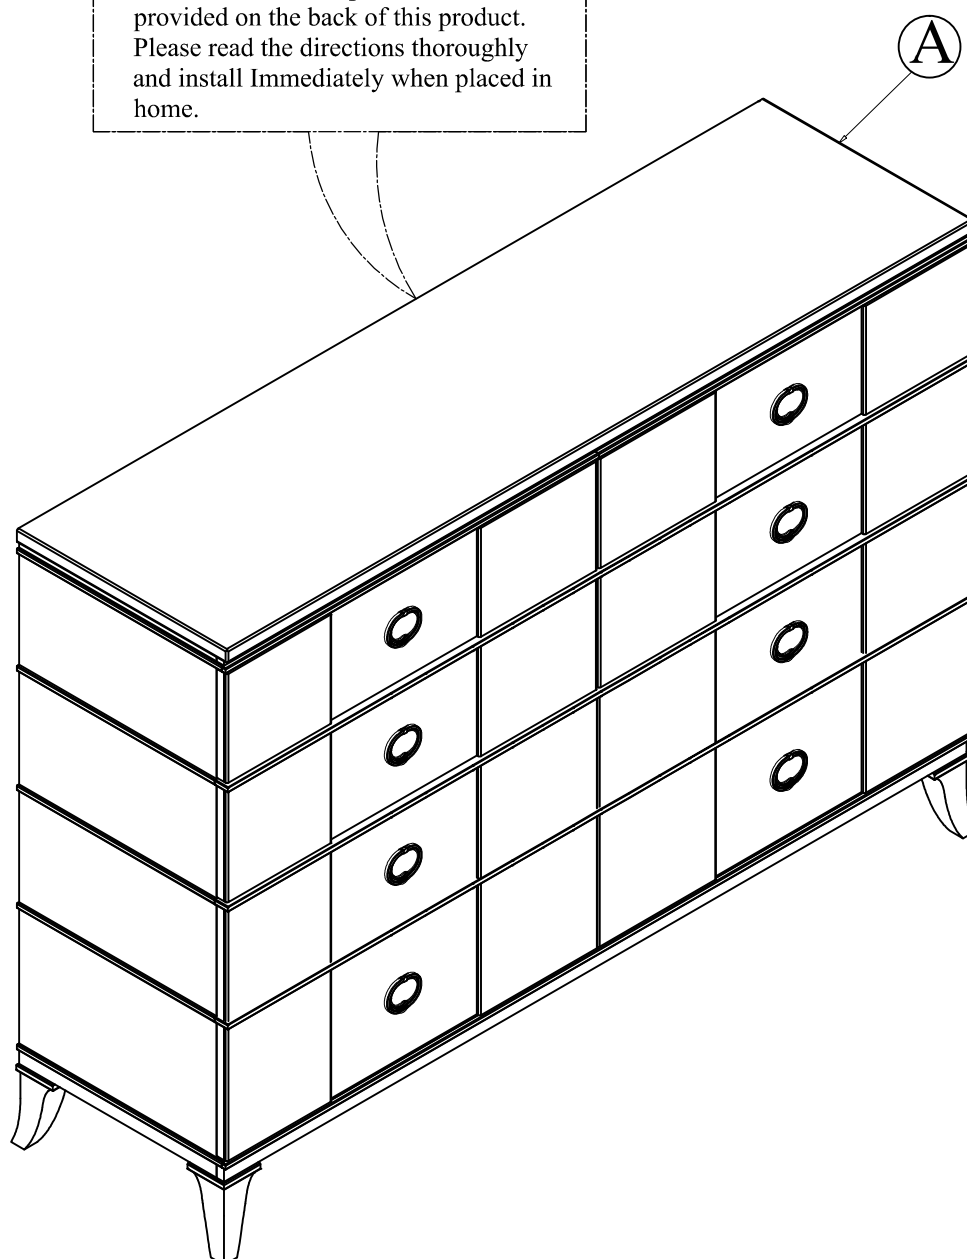

ASSEMBLY INSTRUCTIONS

MODEL # : 320-130 VERONA 8 DRAWER DRESSER (V#12600MHWF1)

**NOTE: THIS ITEM NOT RECOMMENDED FOR COMMERCIAL USE
KEEP THIS DOCUMENT FOR REFERENCE IN CASE PARTS ARE NEEDED
DO NOT TIGHTEN SCREWS UNTIL COMPLETELY ASSEMBLED! !**

No	PARTS LIST		Q'TY
A		VERONA 8 DRAWER DRESSER	1PC

STEP 1

★ Remark: there is a tip restraint kit provided on the back of this product. Please read the directions thoroughly and install immediately when placed in home.