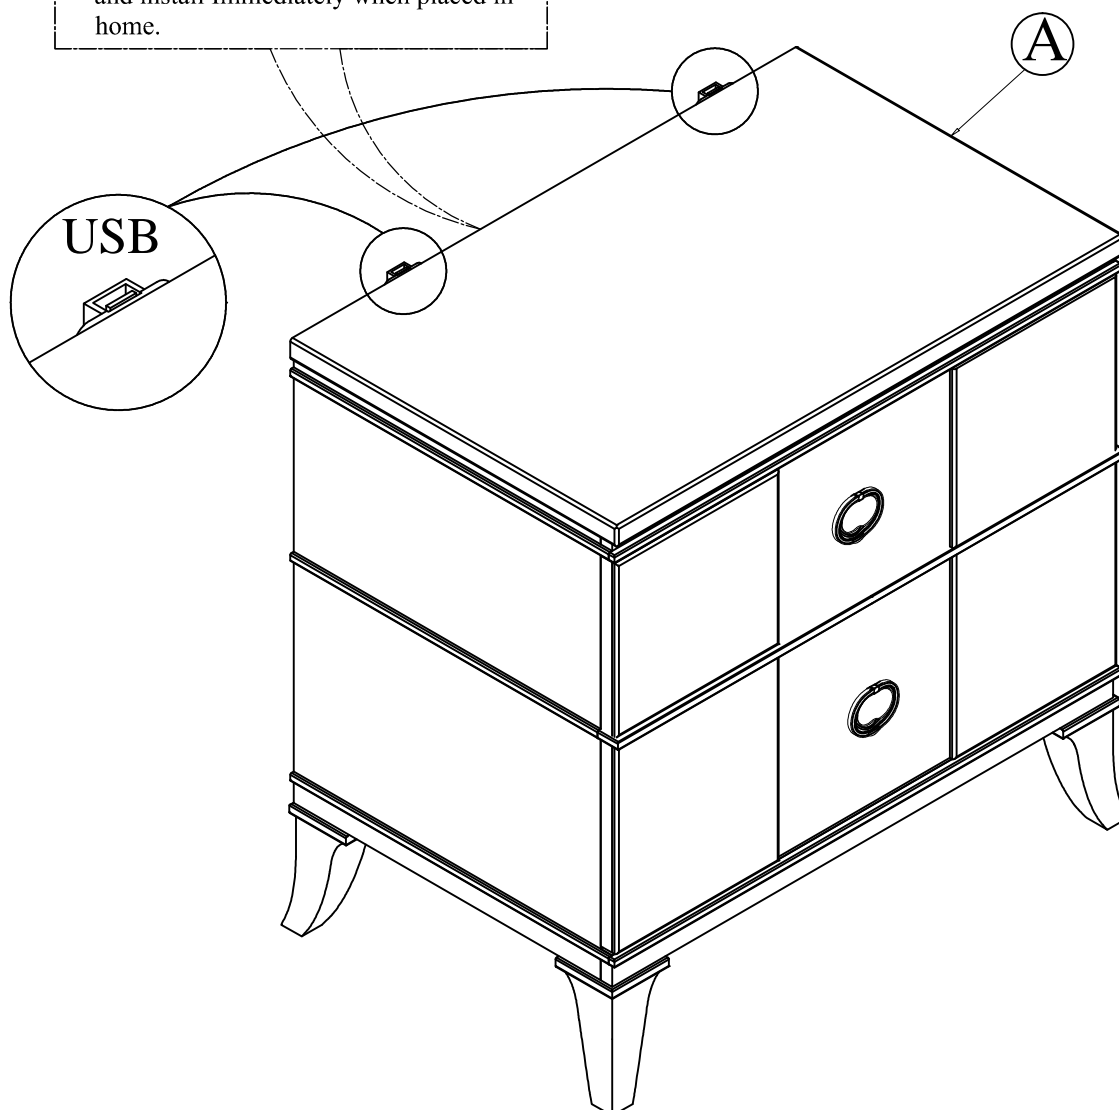

ASSEMBLY INSTRUCTIONS

MODEL # : 320-120 VERONA 2 DRAWER NIGHTSTAND (V#12600MHWF1)

**NOTE: THIS ITEM NOT RECOMMENDED FOR COMMERCIAL USE
KEEP THIS DOCUMENT FOR REFERENCE IN CASE PARTS ARE NEEDED
DO NOT TIGHTEN SCREWS UNTIL COMPLETELY ASSEMBLED! !**

No	PARTS LIST		Q'TY
A		VERONA 2 DRAWER NIGHTSTAND	1PC

STEP 1

★ Remark: there is a tip restraint kit provided on the back of this product. Please read the directions thoroughly and install Immediately when placed in home.