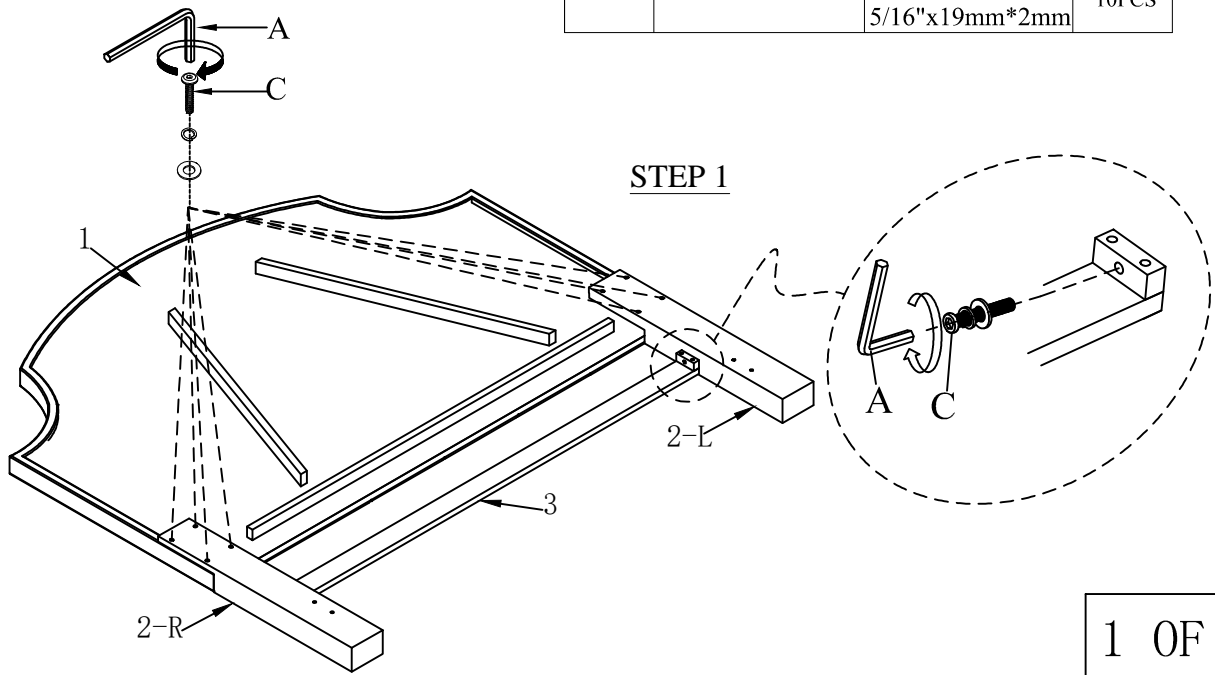

ASSEMBLY INSTRUCTIONS

MODEL # : 320-110HK VERONA KING PANEL HEADBOARD (V#12600MHWF1)

MODEL # : 320-110FK VERONA KING PANEL FOOTBOARD (V#12600MHWF1)

MODEL # : 320-105RL VERONA QUEEN /KING SIDE RAILS (V#12600MHWF1)

**NOTE: THIS ITEM NOT RECOMMENDED FOR COMMERCIAL USE
KEEP THIS DOCUMENT FOR REFERENCE IN CASE PARTS ARE NEEDED
DO NOT TIGHTEN SCREWS UNTIL COMPLETELY ASSEMBLED! !**

No		HARDWARE LIST	Q'TY
1		Headboard	1PC
2		Headboard Legs (L&R)	2PCS
3		Headboard Bottom Rail	1PC
4		Footboard	1PC
5		Side rail	2PCS
6		Slat	4PCS
7		Support Legs with leveler	8PCS
8		Extension	8PCS

HARDWARE LISTS			
NO.	OUTLOOK	SIZE	Q'TY
A		Allen key 4mm	1PC
B		Screw (Ø4*30mm)	8PCS
C		JCBC Bolt 5/16"*1-1/2"	10PCS
		Lock washer 5/16"	10PCS
		Flat washer 5/16"x19mm*2mm	10PCS