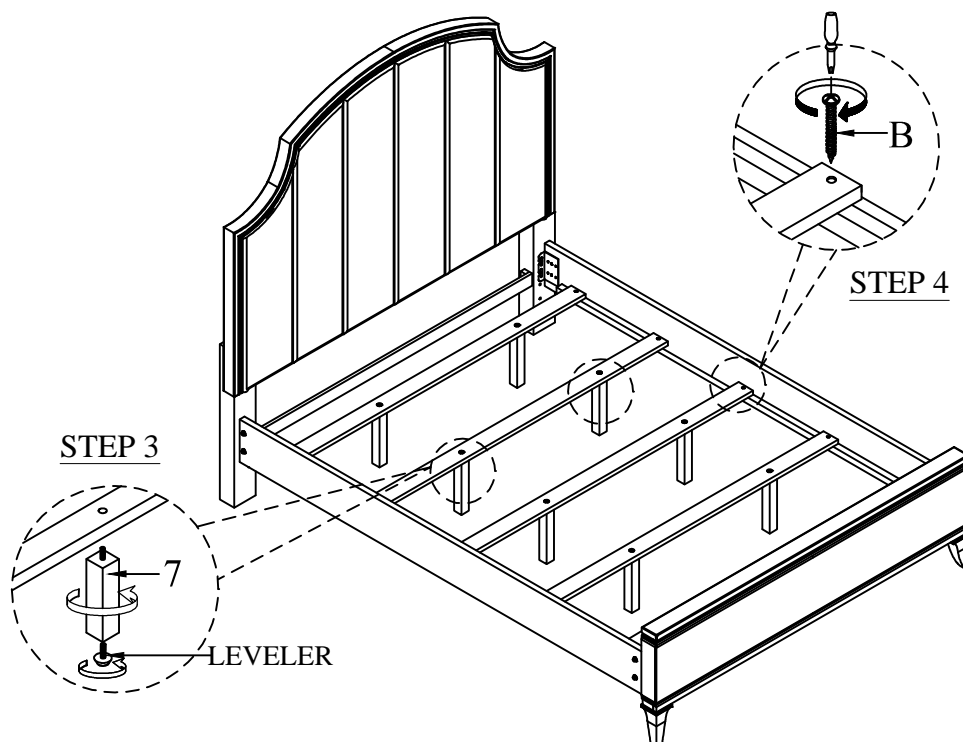

STEP 3

STEP 4

LEVELER