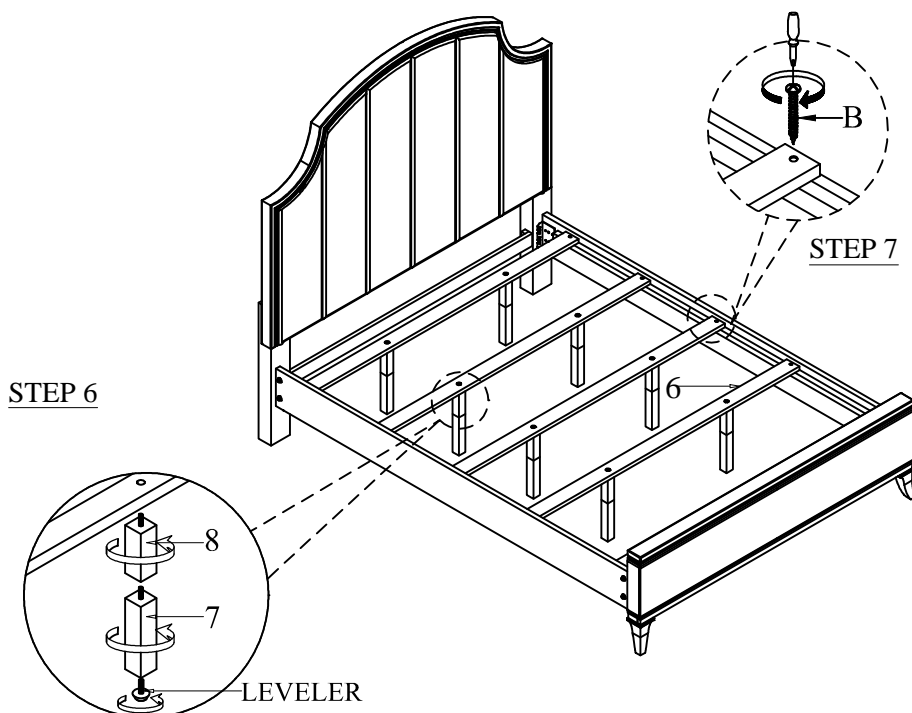

STEP 6

STEP 7

LEVELER