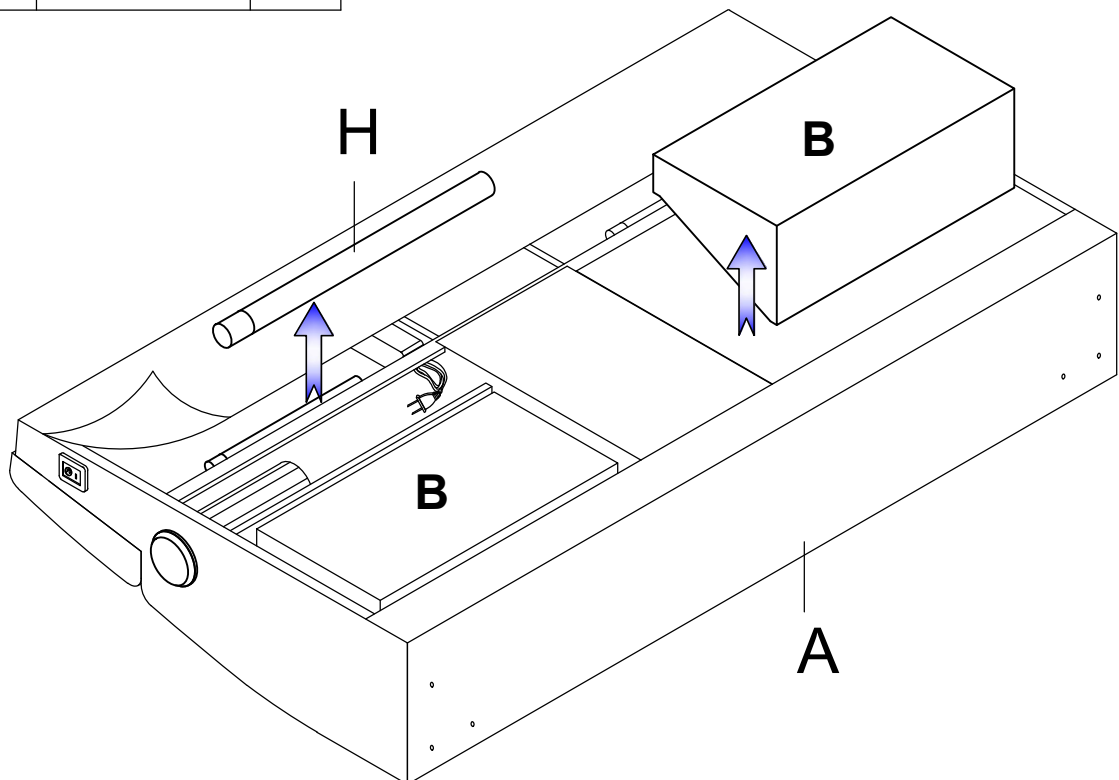

ASSEMBLY INSTRUCTIONS

MODEL # : 1959-110HK CALYPSO MUSIC KING BED HB (V#12600SVCL1)
MODEL # : 1959-110FKRL CALYPSO MUSIC KING BED FB (V#12600SVCL1)
MODEL # : 1960-110HK CALYPSO WHITE MUSIC KING BED HB (V#12600SVCL1)
MODEL # : 1960-110FKRL CALYPSO WHITE MUSIC KING BED FB (V#12600SVCL1)

NOTE: THIS ITEM NOT RECOMMENDED FOR COMMERCIAL USE
KEEP THIS DOCUMENT FOR REFERENCE IN CASE PARTS ARE NEEDED
DO NOT TIGHTEN SCREWS UNTIL COMPLETELY ASSEMBLED!!

NO.	PARTS LIST		QTY
A		HEADBOARD	1 PC
B		LSF / RSF HB LEG	2 PCS
C		FOOTBOARD	1 PC
D		SIDE RAIL	2 PCS
E		FB LEG	2 PCS
F		SLAT	4 PCS
G		SUPPORT WITH LEVELER	8 PCS
H		LED LIGHT	2 PCS

NO.	HARDWARE LIST			QTY
1		BOLT	Ø5/16"*50mmL	6 PCS
2		BOLT	Ø5/16"*75mmL	2 PCS
3		SPRING WASHER	Ø5/16"	8 PCS
4		FLAT WASHER	Ø5/16"*19mmL	8 PCS
5		ALLEN KEY	4mm * 100mmL	1 PC
6		THREAD BOLT	Ø5/16"*80mmL	8 PCS
7		CURVE WASHER	Ø5/16"	8 PCS
8		HEX NUT	Ø5/16"	8 PCS
9		SCREW	#4 x 30mm	8 PCS
10		OPEN WRENCH		1 PC

STEP 1: