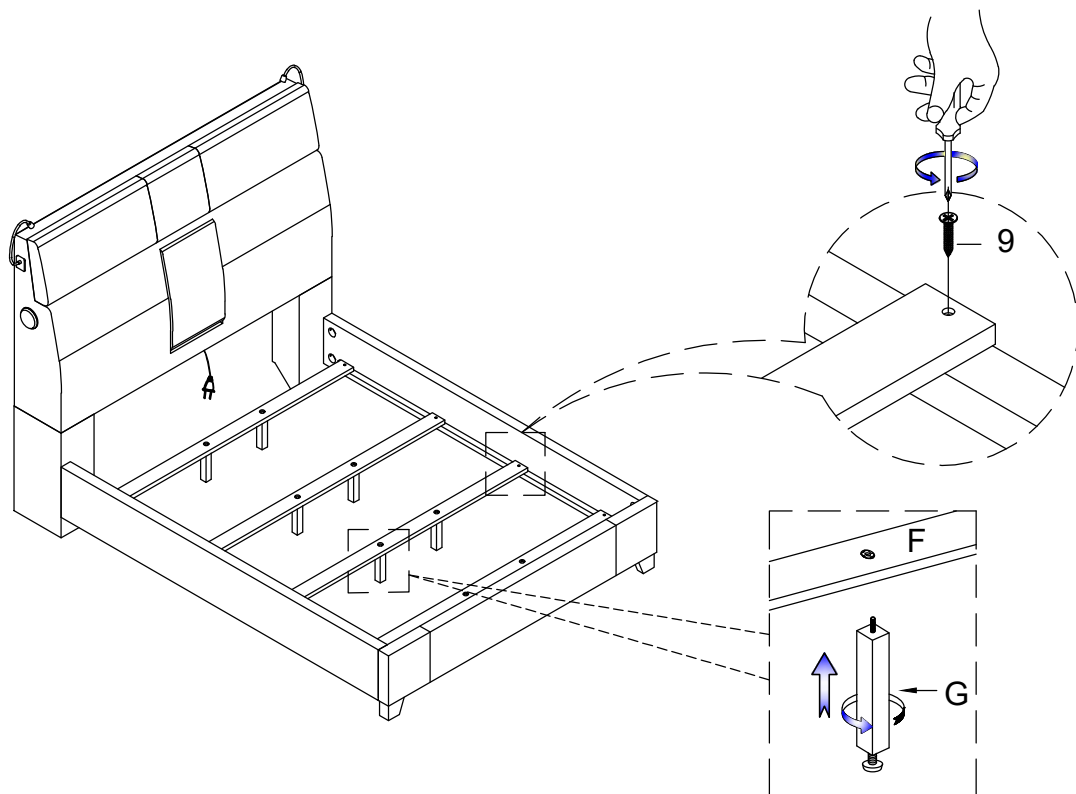

ASSEMBLY INSTRUCTIONS

MODEL # : 1959-110HK CALYPSO MUSIC KING BED HB (V#12600SVCL1)
MODEL # : 1959-110FKRL CALYPSO MUSIC KING BED FB (V#12600SVCL1)
MODEL # : 1960-110HK CALYPSO WHITE MUSIC KING BED HB (V#12600SVCL1)
MODEL # : 1960-110FKRL CALYPSO WHITE MUSIC KING BED FB (V#12600SVCL1)

NOTE: THIS ITEM NOT RECOMMENDED FOR COMMERCIAL USE
KEEP THIS DOCUMENT FOR REFERENCE IN CASE PARTS ARE NEEDED
DO NOT TIGHTEN SCREWS UNTIL COMPLETELY ASSEMBLED!!

STEP 4:

STEP 5: