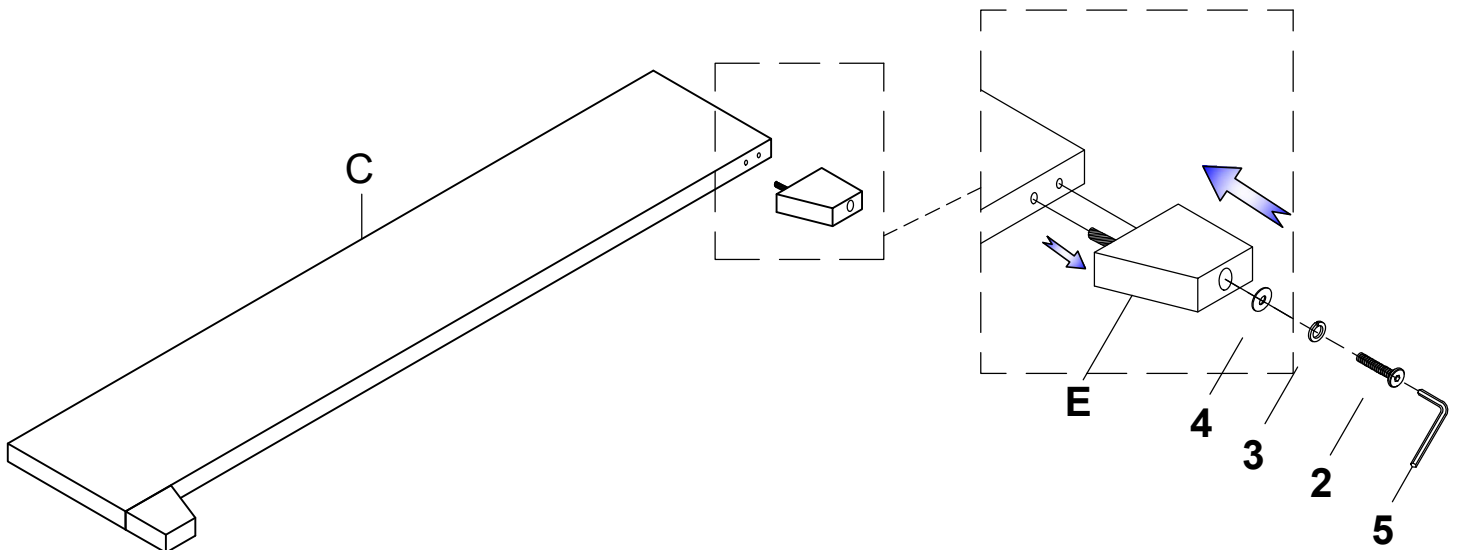

ASSEMBLY INSTRUCTIONS

MODEL # : 1959-110HK CALYPSO MUSIC KING BED HB (V#12600SVCL1)
MODEL # : 1959-110FKRL CALYPSO MUSIC KING BED FB (V#12600SVCL1)
MODEL # : 1960-110HK CALYPSO WHITE MUSIC KING BED HB (V#12600SVCL1)
MODEL # : 1960-110FKRL CALYPSO WHITE MUSIC KING BED FB (V#12600SVCL1)

NOTE: THIS ITEM NOT RECOMMENDED FOR COMMERCIAL USE
KEEP THIS DOCUMENT FOR REFERENCE IN CASE PARTS ARE NEEDED
DO NOT TIGHTEN SCREWS UNTIL COMPLETELY ASSEMBLED!!

STEP 2:

STEP 3: