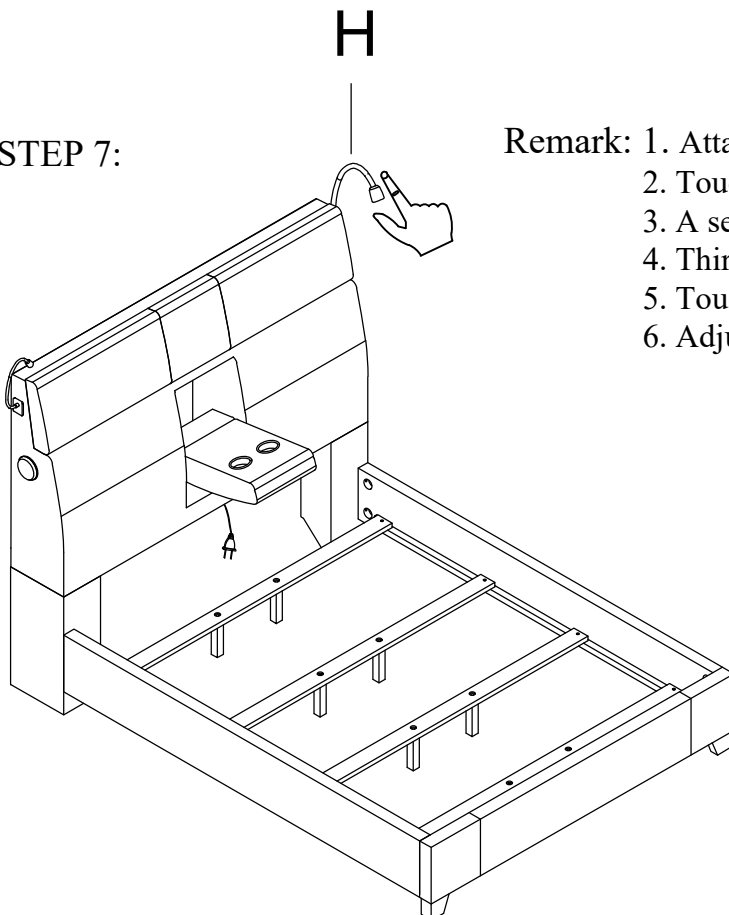

ASSEMBLY INSTRUCTIONS

MODEL # : 1959-110HK CALYPSO MUSIC KING BED HB (V#12600SVCL1)
MODEL # : 1959-110FKRL CALYPSO MUSIC KING BED FB (V#12600SVCL1)
MODEL # : 1960-110HK CALYPSO WHITE MUSIC KING BED HB (V#12600SVCL1)
MODEL # : 1960-110FKRL CALYPSO WHITE MUSIC KING BED FB (V#12600SVCL1)

NOTE: THIS ITEM NOT RECOMMENDED FOR COMMERCIAL USE
KEEP THIS DOCUMENT FOR REFERENCE IN CASE PARTS ARE NEEDED
DO NOT TIGHTEN SCREWS UNTIL COMPLETELY ASSEMBLED!!

STEP 6:

STEP 7:

1. Remark:
1. Attach light into power outlet on side of Headboard
  2. Touch light on stainless rim to turn on
  3. A second touch will brighten light
  4. Third touch turns light off
  5. Touching + holding light too long will result in a default
  6. Adjust light angle at neck