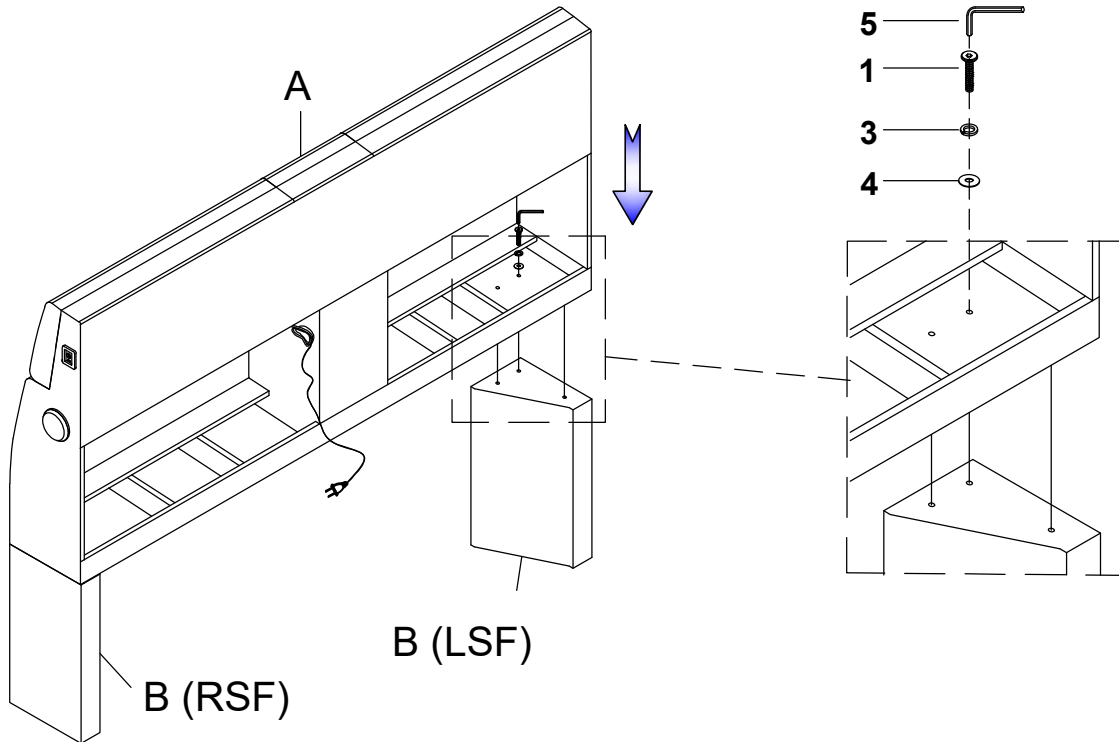

ASSEMBLY INSTRUCTIONS

MODEL # : 1959-110HK CALYPSO MUSIC KING BED HB (V#12600SVCL1)
MODEL # : 1959-110FKRL CALYPSO MUSIC KING BED FB (V#12600SVCL1)
MODEL # : 1960-110HK CALYPSO WHITE MUSIC KING BED HB (V#12600SVCL1)
MODEL # : 1960-110FKRL CALYPSO WHITE MUSIC KING BED FB (V#12600SVCL1)

NOTE: THIS ITEM NOT RECOMMENDED FOR COMMERCIAL USE
KEEP THIS DOCUMENT FOR REFERENCE IN CASE PARTS ARE NEEDED
DO NOT TIGHTEN SCREWS UNTIL COMPLETELY ASSEMBLED!!

STEP 2: