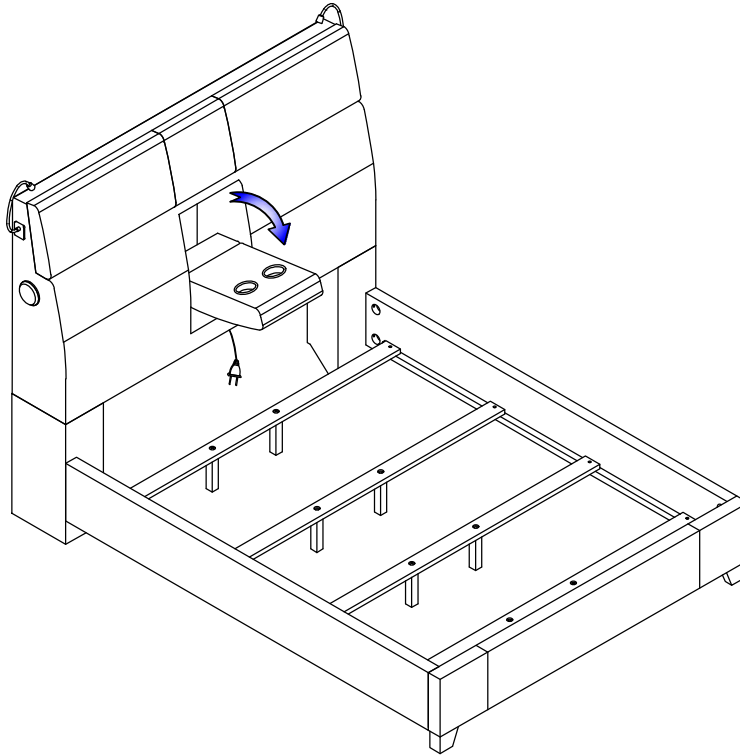

NOTE: THIS ITEM NOT RECOMMENDED FOR COMMERCIAL USE
KEEP THIS DOCUMENT FOR REFERENCE IN CASE PARTS ARE NEEDED
DO NOT TIGHTEN SCREWS UNTIL COMPLETELY ASSEMBLED!!

STEP 4:

STEP 5:

ASSEMBLY INSTRUCTIONS

MODEL # : 1959-110HK CALYPSO MUSIC KING BED HB (V#12600SVCL1)
MODEL # : 1959-110FKRL CALYPSO MUSIC KING BED FB (V#12600SVCL1)
MODEL # : 1960-110HK CALYPSO WHITE MUSIC KING BED HB (V#12600SVCL1)
MODEL # : 1960-110FKRL CALYPSO WHITE MUSIC KING BED FB (V#12600SVCL1)

NOTE: THIS ITEM NOT RECOMMENDED FOR COMMERCIAL USE
KEEP THIS DOCUMENT FOR REFERENCE IN CASE PARTS ARE NEEDED
DO NOT TIGHTEN SCREWS UNTIL COMPLETELY ASSEMBLED!!

STEP 6:

STEP 7:

- Remark:
1. Attach light into power outlet on side of Headboard
 2. Touch light on stainless rim to turn on
 3. A second touch will brighten light
 4. Third touch turns light off
 5. Touching + holding light too long will result in a default
 6. Adjust light angle at neck