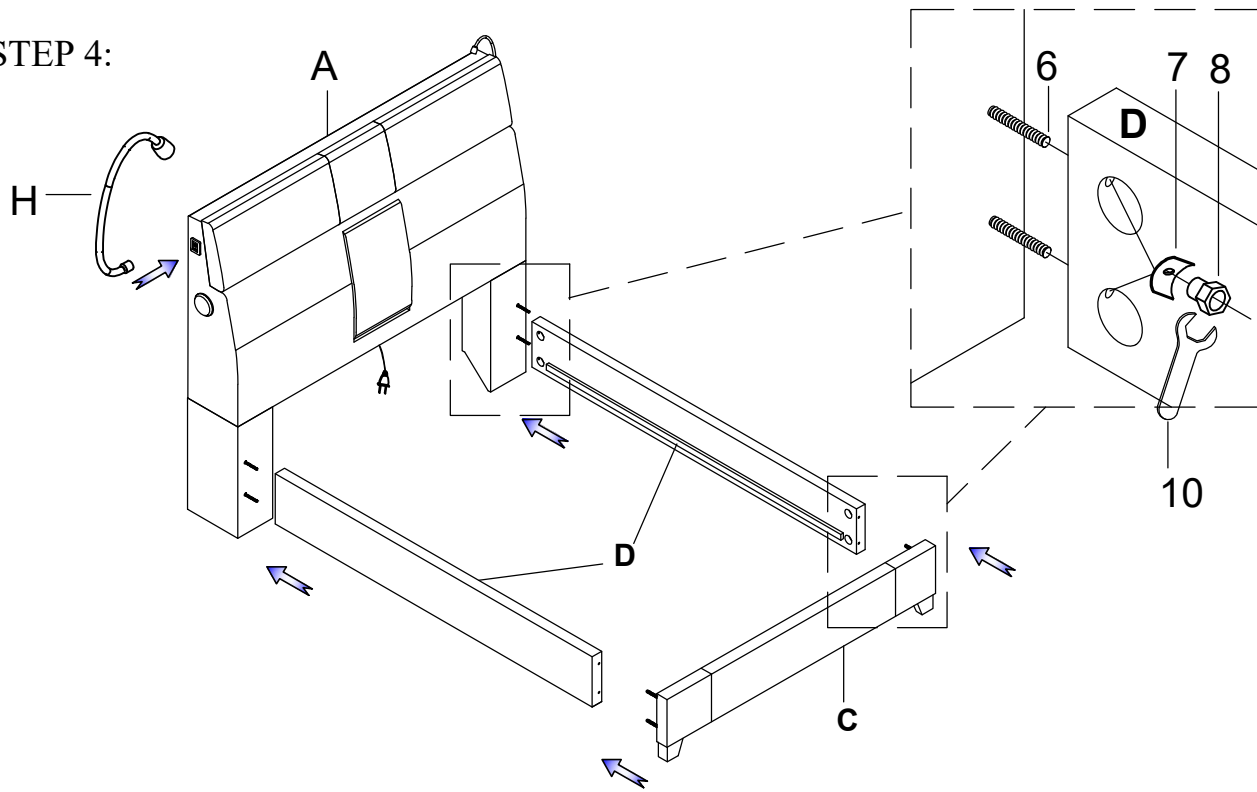

ASSEMBLY INSTRUCTIONS

MODEL # : 1959-110HK CALYPSO MUSIC KING BED HB (V#12600SVCL1)
MODEL # : 1959-110FKRL CALYPSO MUSIC KING BED FB (V#12600SVCL1)
MODEL # : 1960-110HK CALYPSO WHITE MUSIC KING BED HB (V#12600SVCL1)
MODEL # : 1960-110FKRL CALYPSO WHITE MUSIC KING BED FB (V#12600SVCL1)

NOTE: THIS ITEM NOT RECOMMENDED FOR COMMERCIAL USE
KEEP THIS DOCUMENT FOR REFERENCE IN CASE PARTS ARE NEEDED
DO NOT TIGHTEN SCREWS UNTIL COMPLETELY ASSEMBLED!!

STEP 4: