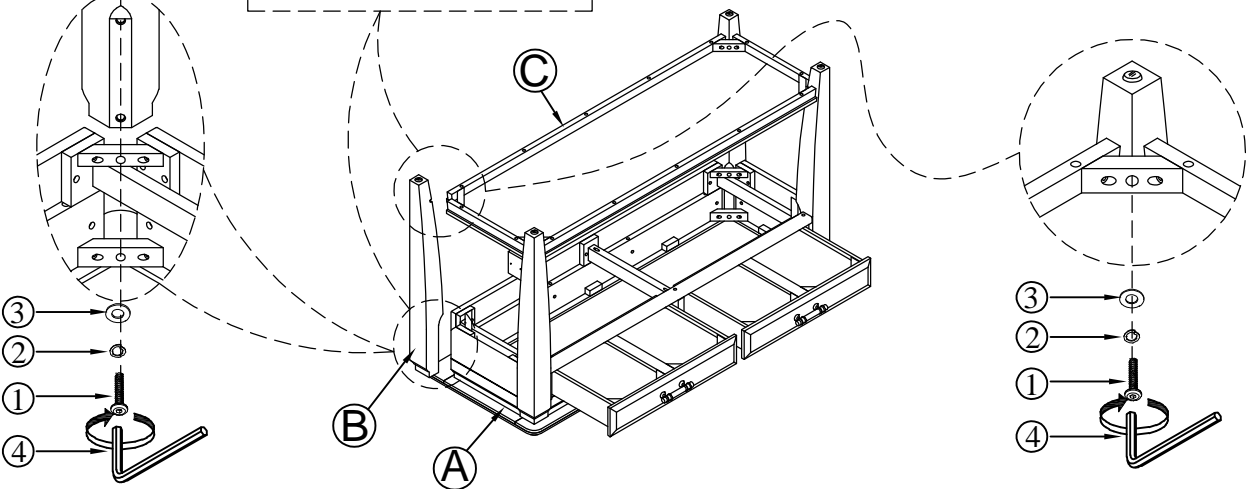

No	PARTS LIST		Q'TY
A		TABLE TOP	1PC
B		LEG	4PCS
C		SHELF	1PC

NO.	HARDWARE LIST			Q'TY
1		ALLEN BOLT	Ø5/16" x 2-3/8"	12PCS
2		LOCK WASHER	Ø5/16"	12PCS
3		FLAT WASHER	Ø5/16" x 19Dmm	12PCS
4		ALLEN KEY	4mm	1PC

STEP 1

★ Remark: just attach three legs to the table top

ASSEMBLY INSTRUCTIONS

MODEL # : 1921-004 BELLAMY LANE SOFA TABLE (V#12600TNWC1)

NOTE: THIS ITEM NOT RECOMMENDED FOR COMMERCIAL USE
KEEP THIS DOCUMENT FOR REFERENCE IN CASE PARTS ARE NEEDED
DO NOT TIGHTEN SCREWS UNTIL COMPLETELY ASSEMBLED!!

STEP 2

★ Remark: attach the shelf to the three legs

STEP 3

★ Remark: attach the other leg to the shelf and table top

COMPLETED