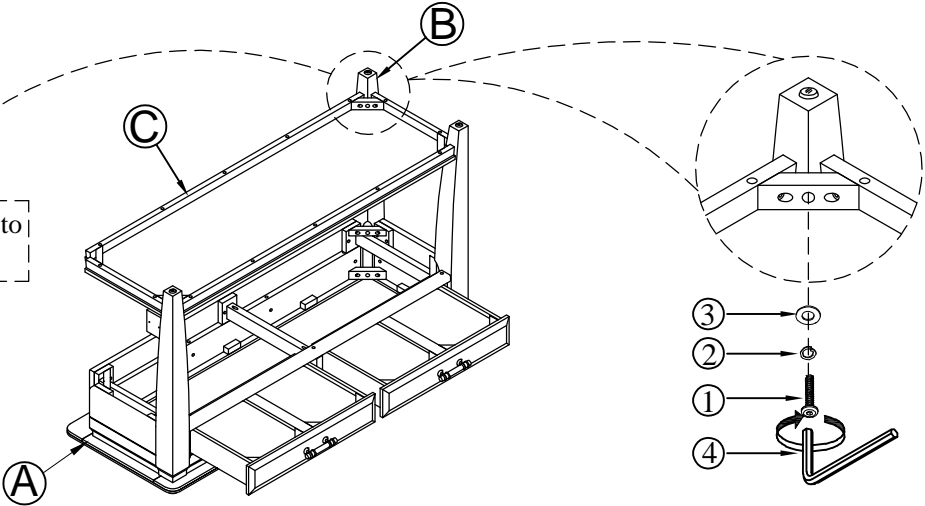

No	PARTS LIST		Q'TY
A		TABLE TOP	1PC
B		LEG	4PCS
C		SHELF	1PC

NO.	HARDWARE LIST			Q'TY
1		ALLEN BOLT	Ø5/16" x 2-3/8"	12PCS
2		LOCK WASHER	Ø5/16"	12PCS
3		FLAT WASHER	Ø5/16" x 19Dmm	12PCS
4		ALLEN KEY	4mm	1PC

STEP 1

★ Remark: just attach three legs to the table top

ASSEMBLY INSTRUCTIONS

MODEL # : 1921-004 BELLAMY LANE SOFA TABLE (V#12600TNWC1)

NOTE: THIS ITEM NOT RECOMMENDED FOR COMMERCIAL USE
KEEP THIS DOCUMENT FOR REFERENCE IN CASE PARTS ARE NEEDED
DO NOT TIGHTEN SCREWS UNTIL COMPLETELY ASSEMBLED!!

STEP 2

★ Remark: attach the shelf to the three legs

STEP 3

★ Remark: attach the other leg to the shelf and table top

COMPLETED