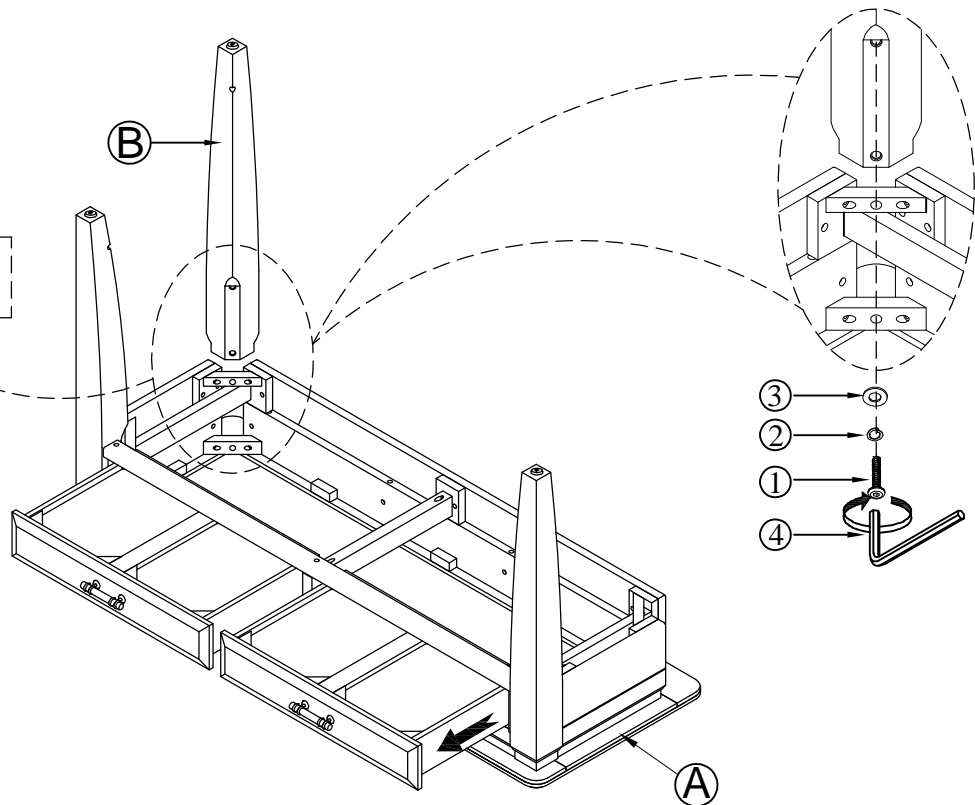

ASSEMBLY INSTRUCTIONS

MODEL # : 1921-004 BELLAMY LANE SOFA TABLE (V#12600TNWC1)

**NOTE: THIS ITEM NOT RECOMMENDED FOR COMMERCIAL USE
KEEP THIS DOCUMENT FOR REFERENCE IN CASE PARTS ARE NEEDED
DO NOT TIGHTEN SCREWS UNTIL COMPLETELY ASSEMBLED!!**

No	PARTS LIST		Q'TY
A		TABLE TOP	1PC
B		LEG	4PCS
C		SHELF	1PC

NO.	HARDWARE LIST			Q'TY
1		ALLEN BOLT	Ø5/16" x 2-3/8"	12PCS
2		LOCK WASHER	Ø5/16"	12PCS
3		FLAT WASHER	Ø5/16" x 19Dmm	12PCS
4		ALLEN KEY	4mm	1PC

STEP 1

★ Remark: just attach three legs to the table top

ASSEMBLY INSTRUCTIONS

MODEL # : 1921-004 BELLAMY LANE SOFA TABLE (V#12600TNWC1)

NOTE: THIS ITEM NOT RECOMMENDED FOR COMMERCIAL USE
KEEP THIS DOCUMENT FOR REFERENCE IN CASE PARTS ARE NEEDED
DO NOT TIGHTEN SCREWS UNTIL COMPLETELY ASSEMBLED!!

STEP 2

★ Remark: attach the shelf to the three legs

STEP 3

★ Remark: attach the other leg to the shelf and table top

COMPLETED