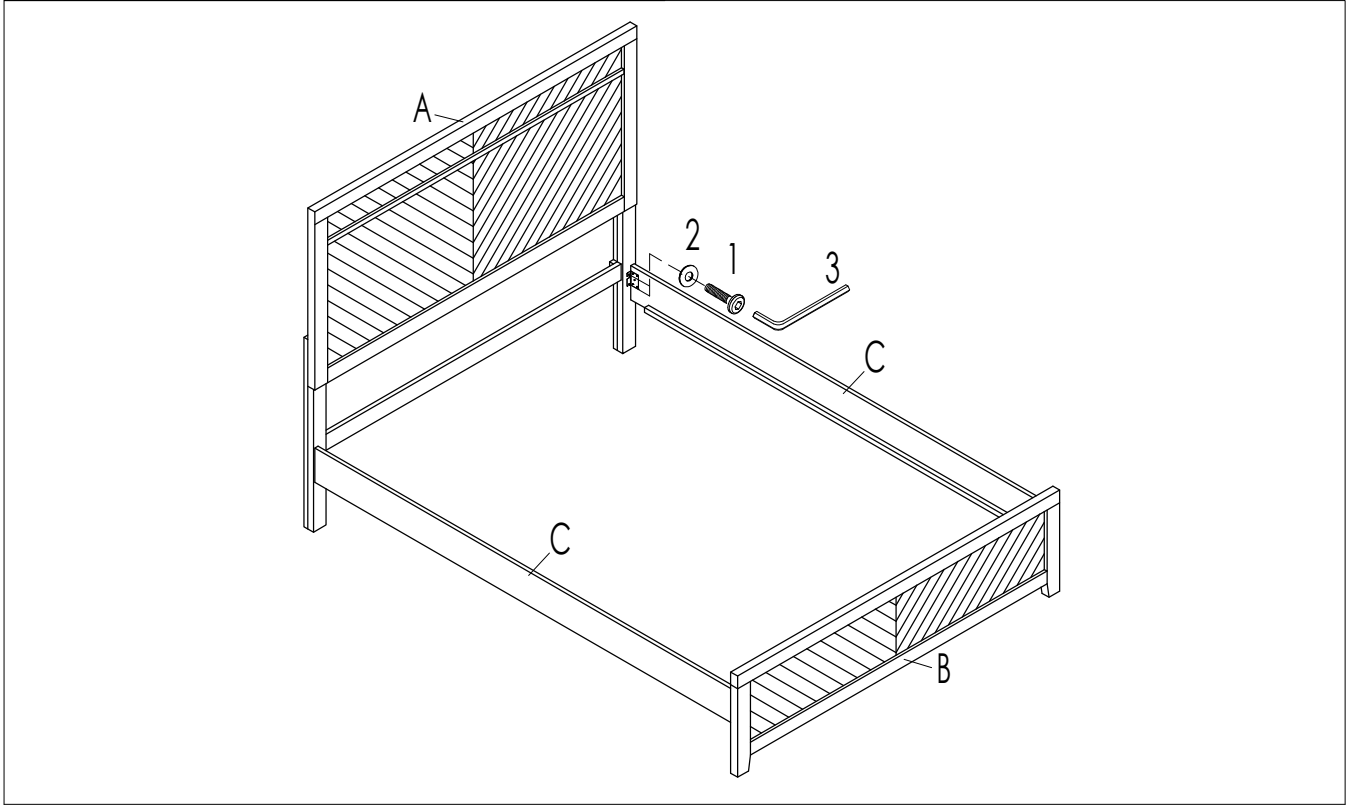

ASSEMBLY INSTRUCTION

MODEL : 1914-105HQ, 1914-105FQ, 1914-105RL (V#12600TL5B1)

Step 1.