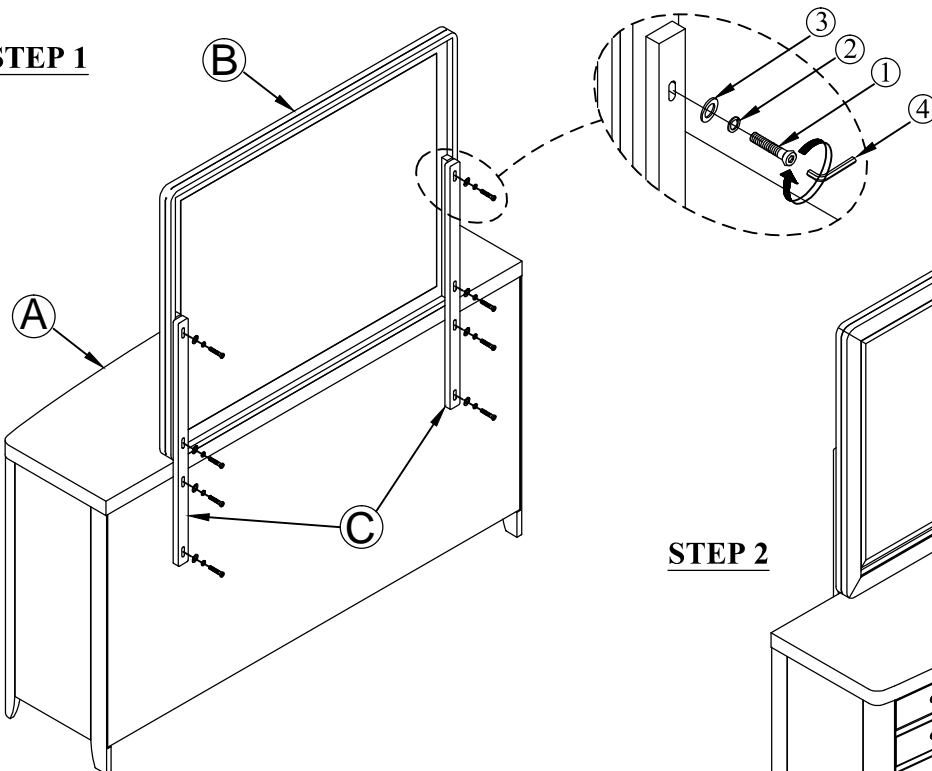

ASSEMBLY INSTRUCTIONS

MODEL # : 1720-140 FULTON MIRROR (V#12600MHWF1)

**NOTE: THIS ITEM NOT RECOMMENDED FOR COMMERCIAL USE
KEEP THIS DOCUMENT FOR REFERENCE IN CASE PARTS ARE NEEDED
DO NOT TIGHTEN SCREWS UNTIL COMPLETELY ASSEMBLED! !**

No	PARTS LIST		Q'TY
A		DRESSER	1PC
B		MIRROR	1PC
C		MIRROR SUPPORT IN MIRROR BOX	2PCS

NO.	HARDWARE LIST			Q'TY
1		ALLEN BOLT	Ø1/4"x1-1/2"	8PCS
2		LOCK WASHER	Ø1/4"*Ø10mm*1.2mm	8PCS
3		FLAT WASHER	Ø1/4"*Ø19mm*2mm	8PCS
4		ALLEN KEY	2-1/4"*4mm	1PC

STEP 1