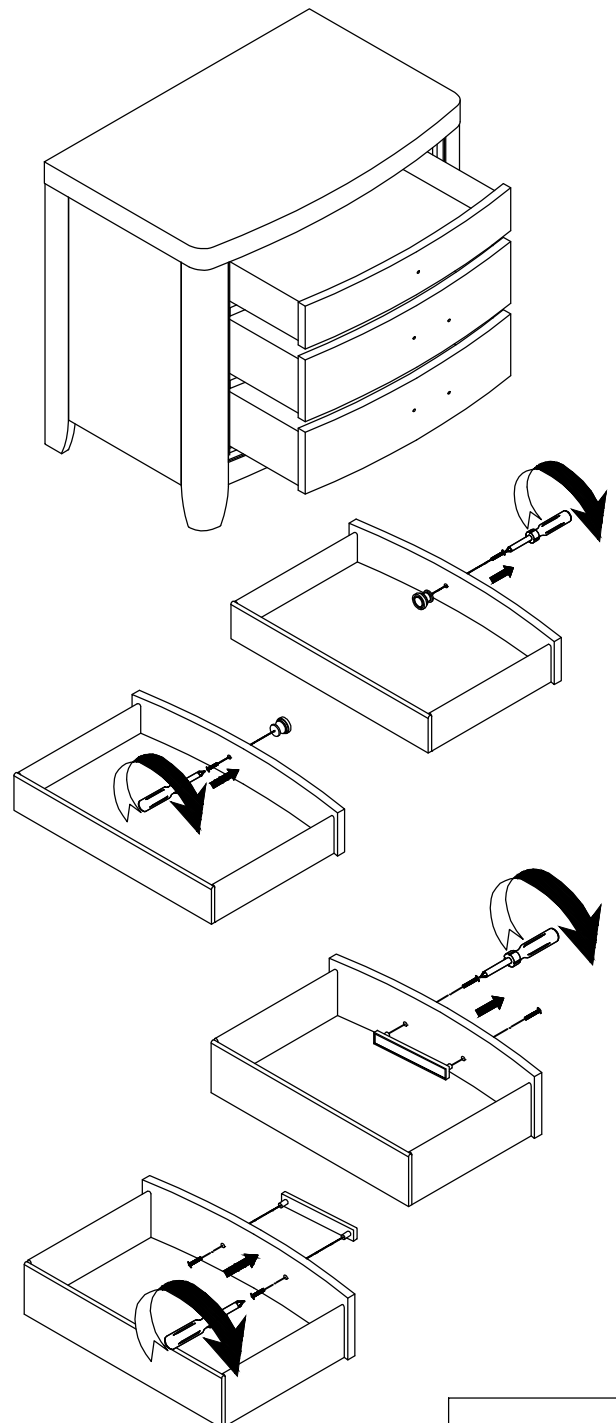

ASSEMBLY INSTRUCTIONS

MODEL # : 1720-120 FULTON NIGHSTAND (V#12600MHWF1)

**NOTE: THIS ITEM NOT RECOMMENDED FOR COMMERCIAL USE
KEEP THIS DOCUMENT FOR REFERENCE IN CASE PARTS ARE NEEDED
DO NOT TIGHTEN SCREWS UNTIL COMPLETELY ASSEMBLED! !**

No	PARTS LIST		Q'TY
A		NIGHSTAND	1PC

STEP 1

STEP 2

STEP 3