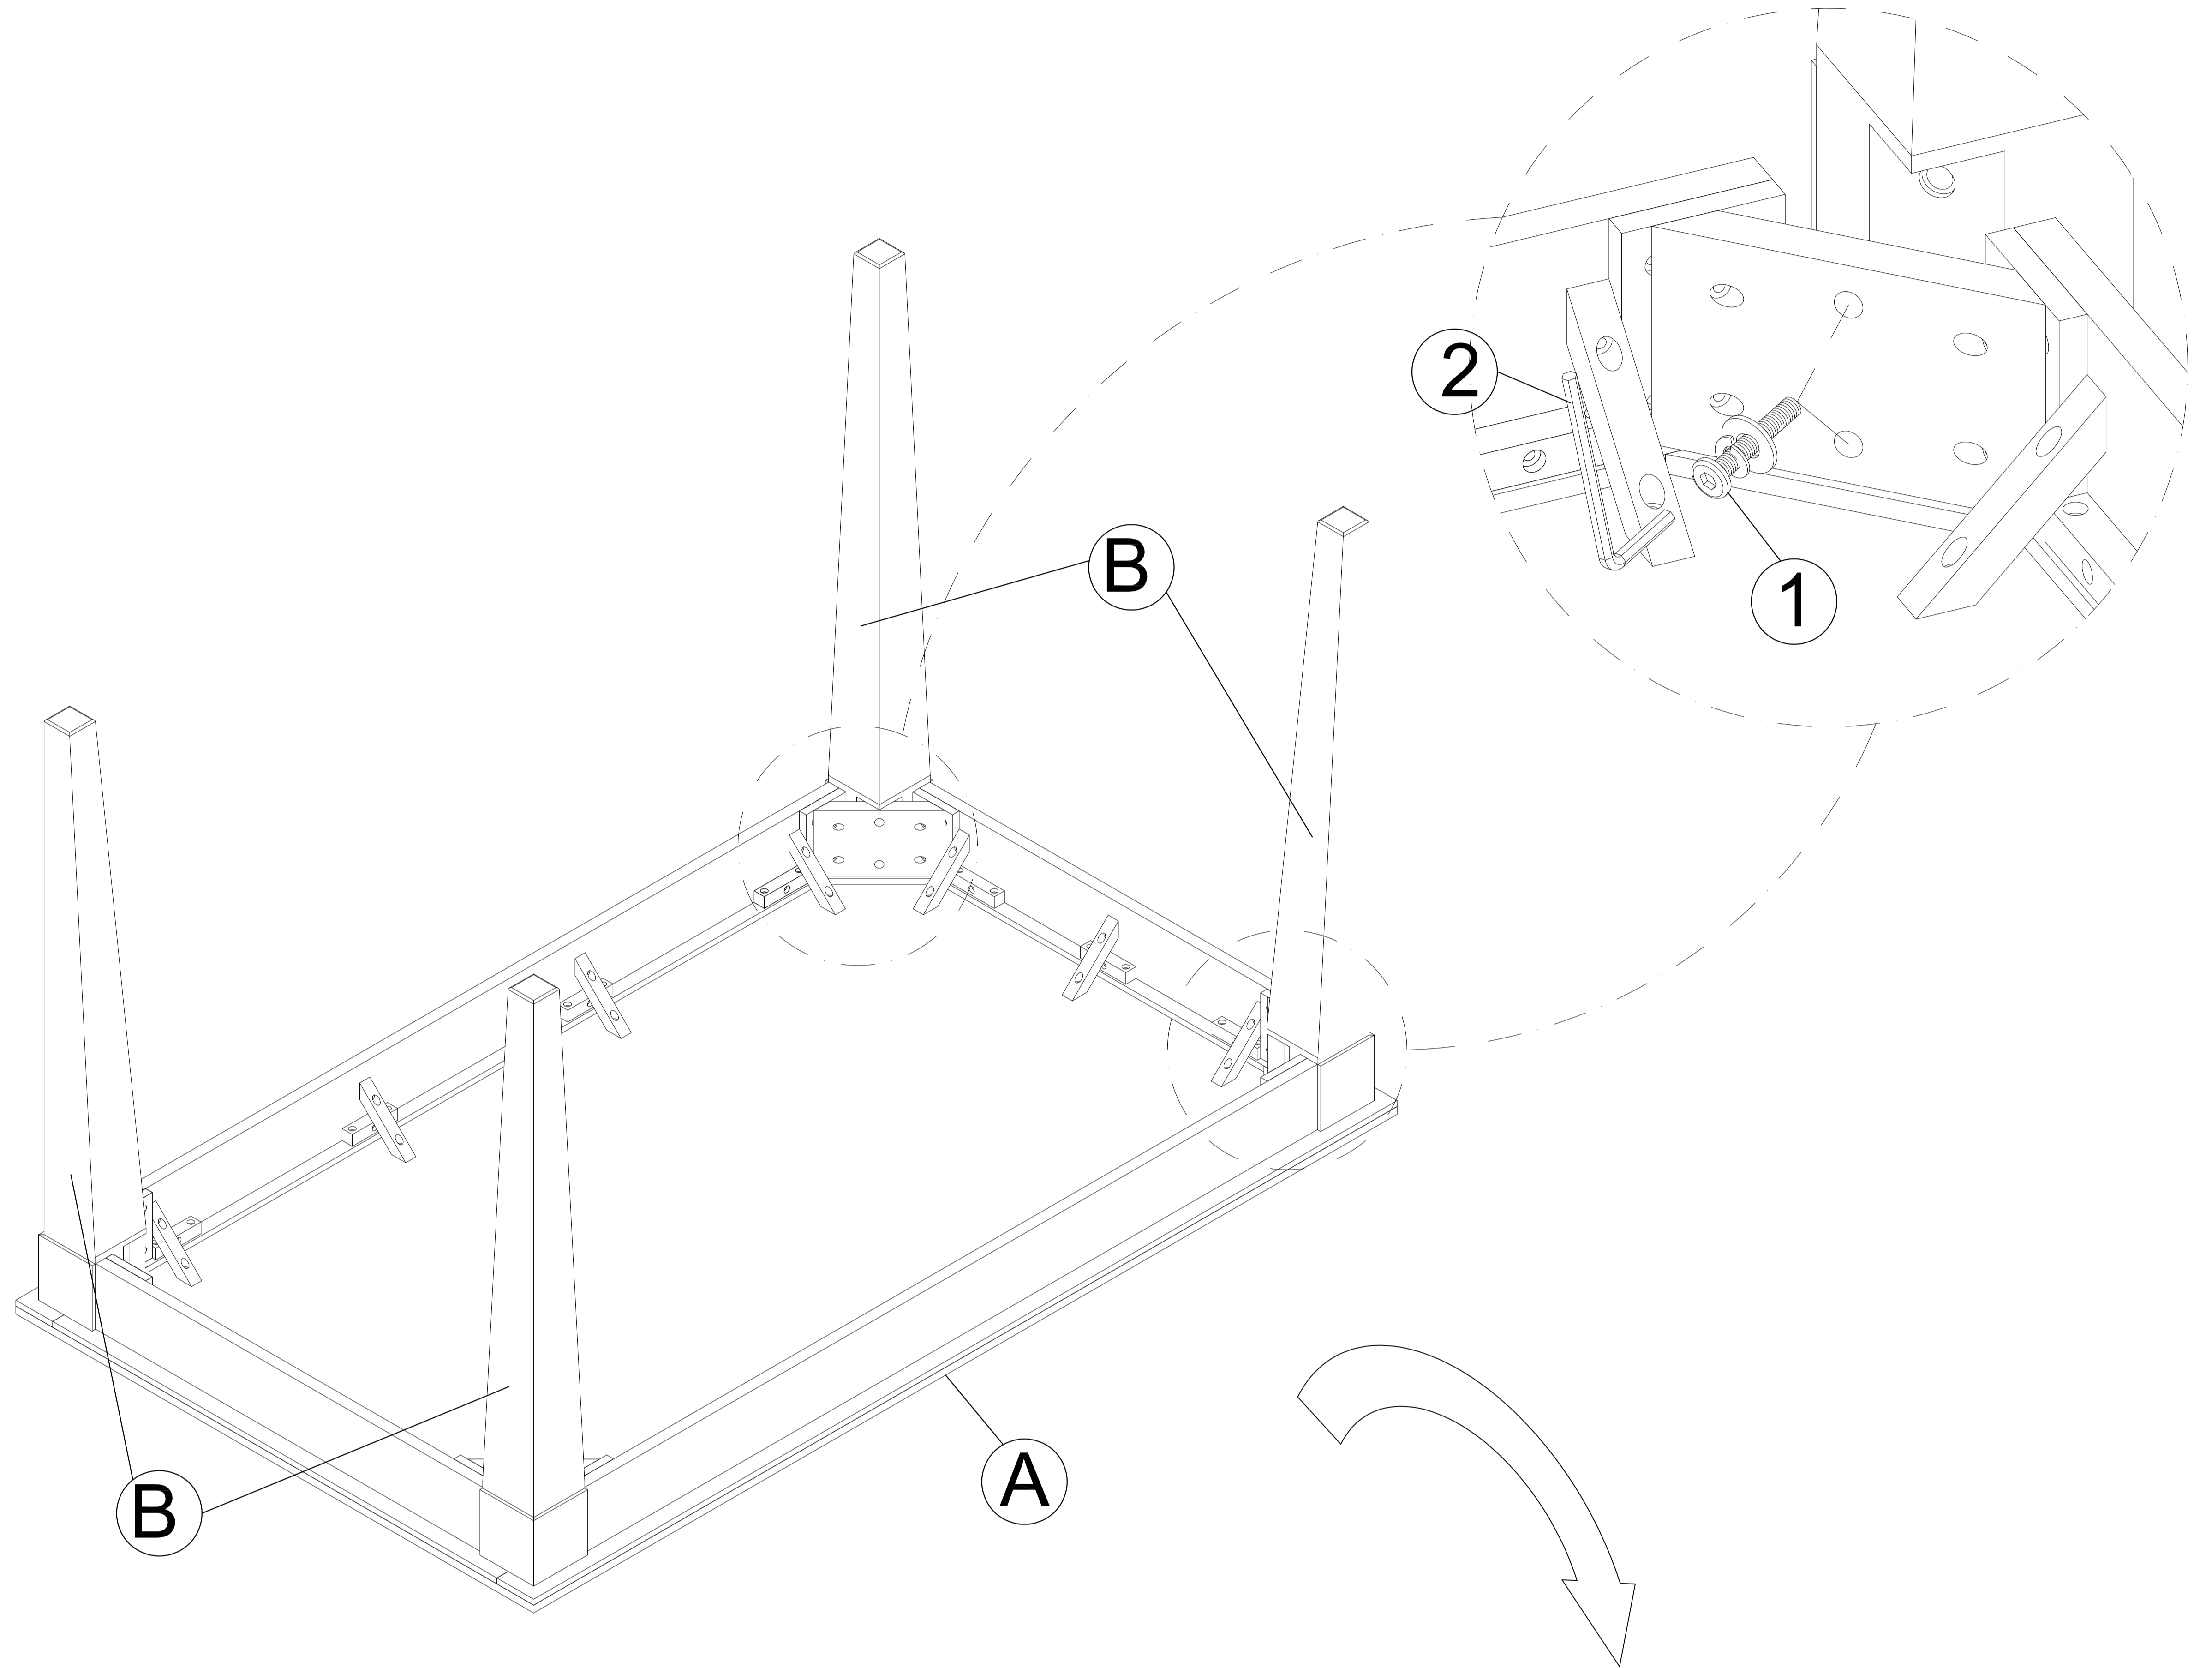

ASSEMBLY INSTRUCTIONS

MODEL#: 1284-531 RUSTIC COUNTER TABLE (V#12600BHTW1)

NOTE: KEEP THIS DOCUMENT FOR REFERENCE IN CASE PARTS ARE NEEDED
DO NOT TIGHTEN SCREWS UNTIL COMPLETELY ASSEMBLED!!

Care Instructions:

Please wipe clean using a non-abrasive mild soap and warm water.

NO	PARTS LIST		Q'TY
A		TABLE TOP	1 PC
B		LEG	4 PCS

NO	HARDWARE LIST			Q'TY
1		Bolt	Ø5/16"x2-3/8"	8 PCS
		Lock Washer	Ø5/16"	8 PCS
		Flat Washer	Ø5/16"x19Dx1.5mm	8 PCS
2		Allen Wrench	3"x4mm	1 PC

ASSEMBLY INSTRUCTIONS

MODEL#: 1284-531 RUSTIC COUNTER TABLE (V#12600BHTW1)

NOTE: KEEP THIS DOCUMENT FOR REFERENCE IN CASE PARTS ARE NEEDED
DO NOT TIGHTEN SCREWS UNTIL COMPLETELY ASSEMBLED!!

STEP 1

Assembly Completed