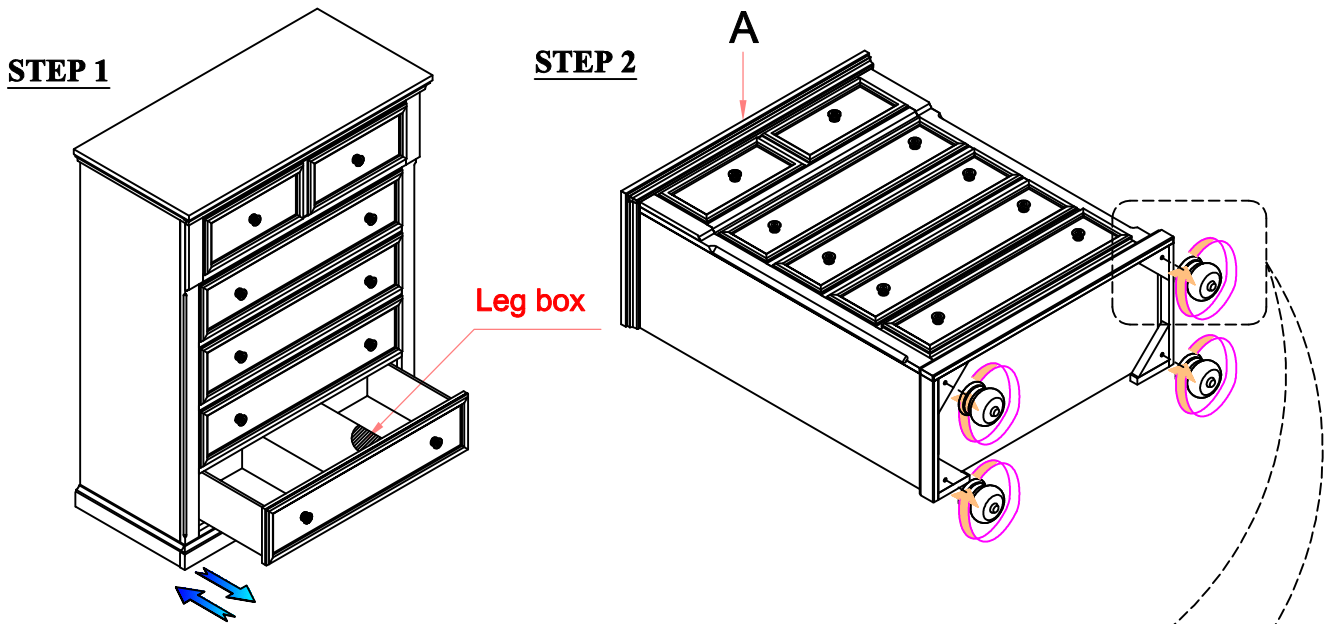

ASSEMBLY INSTRUCTIONS

MODEL # : 1070-150 PRESCOTT GREY CHEST (V#12600VTC1)

**NOTE: THIS ITEM NOT RECOMMENDED FOR COMMERCIAL USE
KEEP THIS DOCUMENT FOR REFERENCE IN CASE PARTS ARE NEEDED
DO NOT TIGHTEN SCREWS UNTIL COMPLETELY ASSEMBLED! !**

No	DESCRIPTION		Q'TY
A	CHEST SIZE	38" X 18" X 48-1/2"	1PC
B	LEG SIZE	4-3/8" X 4-3/8" X 3-1/2"	4PCS

★ Remark: there is a tip restraint kit provided on the back of this product. Please read the directions thoroughly and install immediately when placed in home