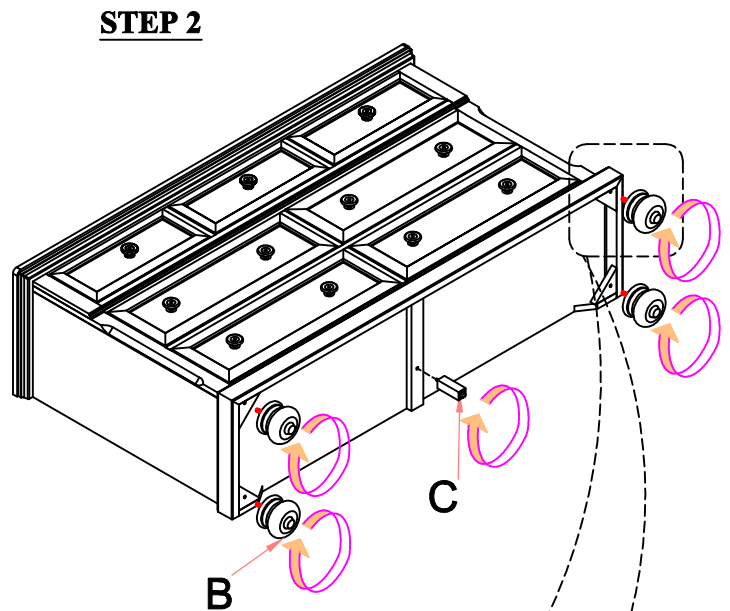

ASSEMBLY INSTRUCTIONS

MODEL # : 1070-130 PRESCOTT GREY DRESSER (V#12600VTC1)

**NOTE: THIS ITEM NOT RECOMMENDED FOR COMMERCIAL USE
KEEP THIS DOCUMENT FOR REFERENCE IN CASE PARTS ARE NEEDED
DO NOT TIGHTEN SCREWS UNTIL COMPLETELY ASSEMBLED! !**

No	DESCRIPTION		Q'TY
A	DRESSER SIZE	60" X 18" X 34-1/2"	1PC
B	LEG SIZE	4-3/8" X 4-3/8" X 3-1/2"	4PCS
C	ADJUST LEVEL LEG SIZE	3-1/2" X 1-1/4" X 1-1/4"	1PC

★ Remark: there is a tip restraint kit provided on the back of this product. Please read the directions thoroughly and install immediately when placed in home