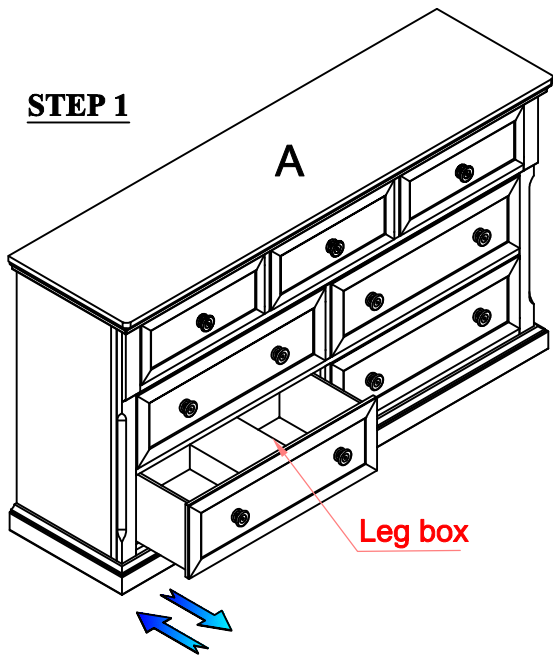

ASSEMBLY INSTRUCTIONS

MODEL # : 1070-130 PRESCOTT GREY DRESSER (V#12600VTC1)

**NOTE: THIS ITEM NOT RECOMMENDED FOR COMMERCIAL USE
KEEP THIS DOCUMENT FOR REFERENCE IN CASE PARTS ARE NEEDED
DO NOT TIGHTEN SCREWS UNTIL COMPLETELY ASSEMBLED! !**

No	DESCRIPTION		Q'TY
A	DRESSER SIZE	60" X 18" X 34-1/2"	1PC
B	LEG SIZE	4-3/8" X 4-3/8" X 3-1/2"	4PCS
C	ADJUST LEVEL LEG SIZE	3-1/2" X 1-1/4" X 1-1/4"	1PC

★ Remark: there is a tip restraint kit provided on the back of this product. Please read the directions thoroughly and install immediately when placed in home