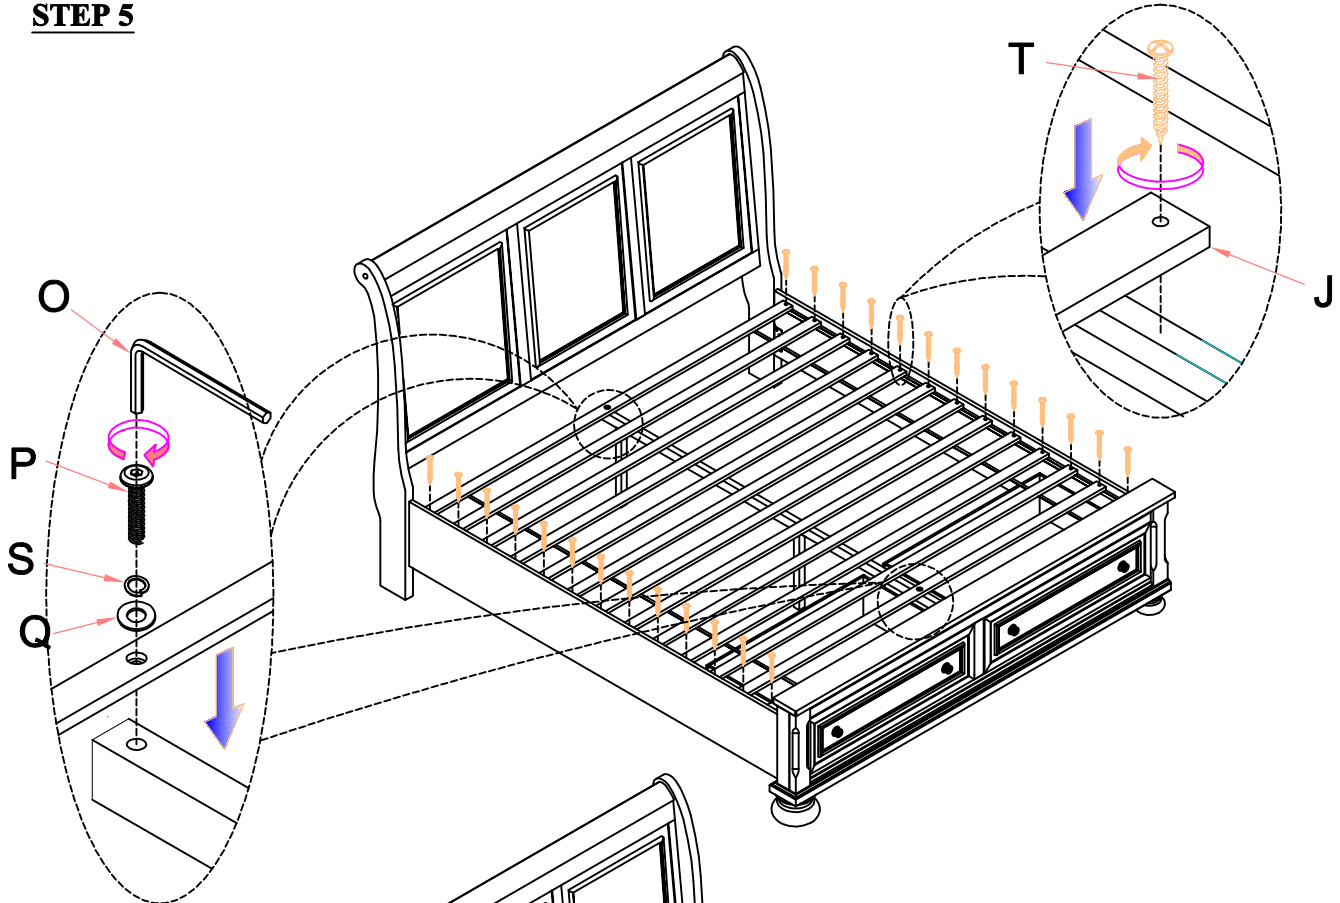

ASSEMBLY INSTRUCTIONS

MODEL # : 1070-105HQ-PRESCOTT GREY QUEEN HEADBOARD (V#12600VTC1)
MODEL # : 1070-105FQ-PRESCOTT GREY QUEEN FOOTBOARD&SLATS (V#12600VTC1)
MODEL # : 1070-110HK-PRESCOTT GREY KING HEADBOARD (V#12600VTC1)
MODEL # : 1070-110FK-PRESCOTT GREY KING FOOTBOARD & SLATS (V#12600VTC1)
MODEL # : 1070-105/110RL-PRESCOTT GREY QUEEN/KING RAILS (V#12600VTC1)

**NOTE: THIS ITEM NOT RECOMMENDED FOR COMMERCIAL USE
KEEP THIS DOCUMENT FOR REFERENCE IN CASE PARTS ARE NEEDED
DO NOT TIGHTEN SCREWS UNTIL COMPLETELY ASSEMBLED! !**

STEP 5