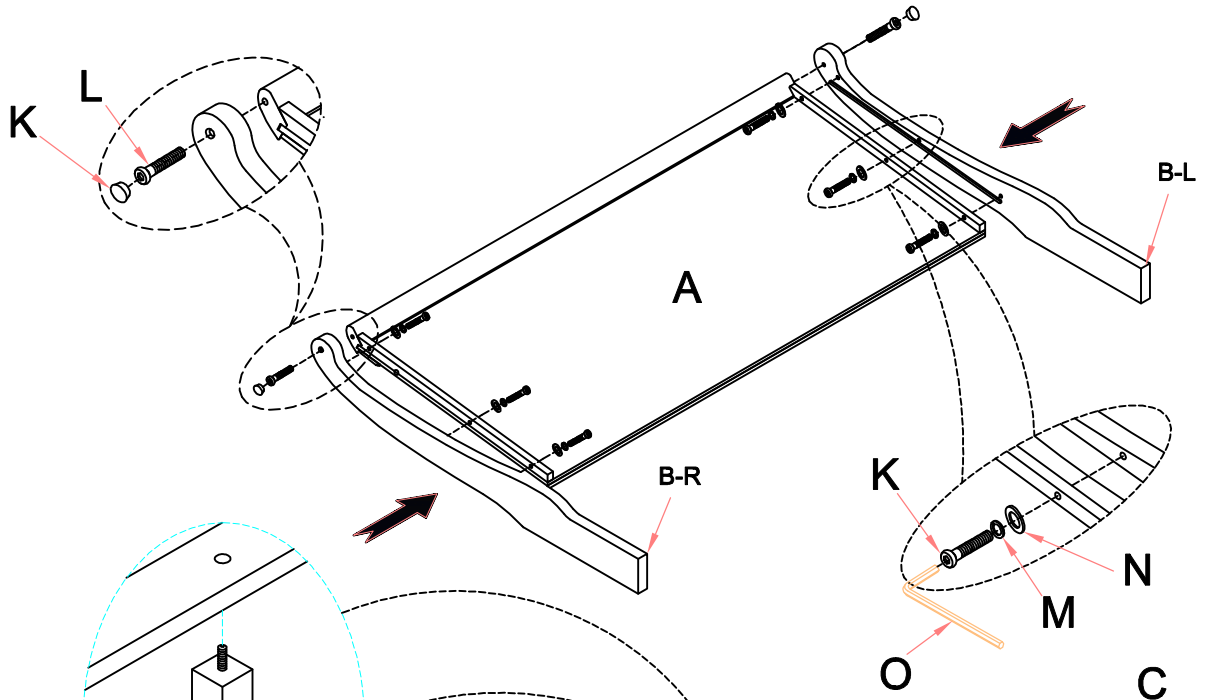

ASSEMBLY INSTRUCTIONS

MODEL # : 1070-105HQ-PRESCOTT GREY QUEEN HEADBOARD (V#12600VTC1)
MODEL # : 1070-105FQ-PRESCOTT GREY QUEEN FOOTBOARD&SLATS (V#12600VTC1)
MODEL # : 1070-110HK-PRESCOTT GREY KING HEADBOARD (V#12600VTC1)
MODEL # : 1070-110FK- PRESCOTT GREY KING FOOTBOARD & SLATS (V#12600VTC1)
MODEL # : 1070-105/110RL-PRESCOTT GREY QUEEN/KING RAILS (V#12600VTC1)

**NOTE: THIS ITEM NOT RECOMMENDED FOR COMMERCIAL USE
KEEP THIS DOCUMENT FOR REFERENCE IN CASE PARTS ARE NEEDED**

STEP 1

DO NOT TIGHTEN SCREWS UNTIL COMPLETELY ASSEMBLED! !