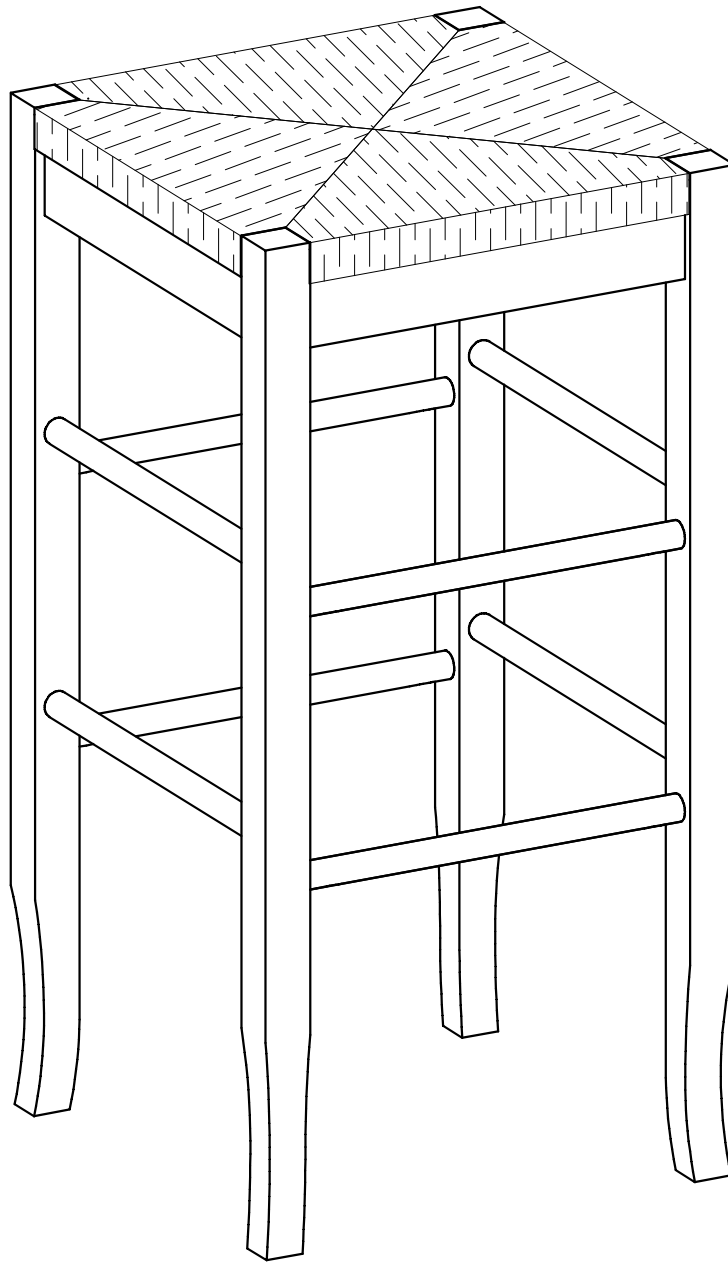

Boraam Industries

ASSEMBLY INSTRUCTIONS

SKU: 94924,94929,94824,94829,94324,94329,94124,94129

SQUARE RUSH STOOL

Have questions about
assembling your item?

Items or parts damaged?

Missing a part?

We're here to help! (Monday-Friday from 9am-5pm CST)

2

3

4

01

DO NOT TIGHTEN BOLT AND SCREW COMPLETELY.

02

TIGHTEN BOLT AND SCREW COMPLETELY.

BE SURE TO CHECK ALL BOLTS ARE SECURELY
TIGHTENED PRIOR USING THIS STOOL.