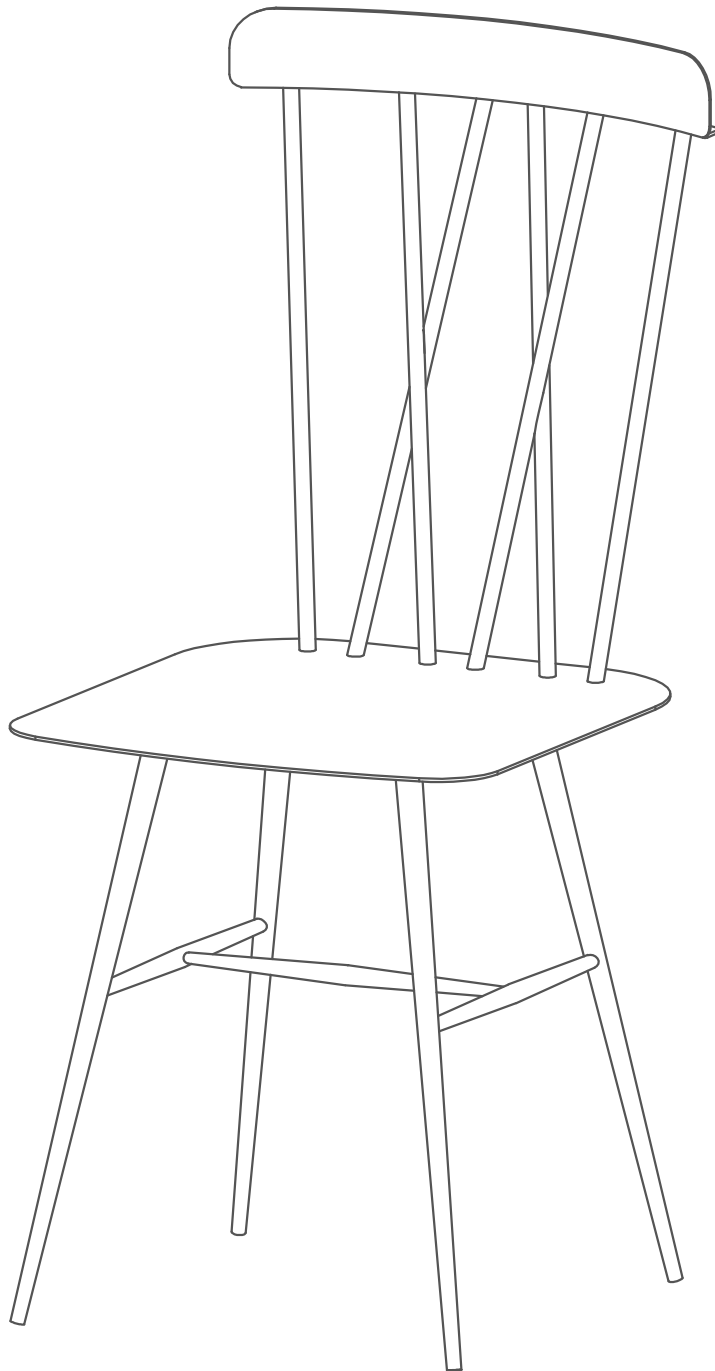

# PARTS AND HARDWARE LIST

A		1PC	D	 M6*10mm	8PCS
B		2PCS	E	 M4*15mm	6PCS
C		2PCS	F	 M6	1PC

## STEP 1

## STEP 2

***Boraam Industries***  
SAVANNAH X-BACK DINING CHAIR  
ASSEMBLY INSTRUCTIONS

PLEASE READ ME FIRST

- Have questions about assembling your item?

- Item or parts damaged?

- Missing a part?

- We're here to help!