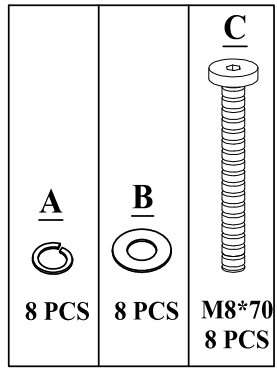

customerservice@
boraamindustries.com

www.boraamindustries.com

Spring Washer
8 PCS

Flat Washer
8 PCS

M8*70
8 PCS

Allen Wrench
1 PC

01

BE SURE TO CHECK ALL BOLTS ARE SECURELY TIGHTENED PRIOR USING THIS CHAIR