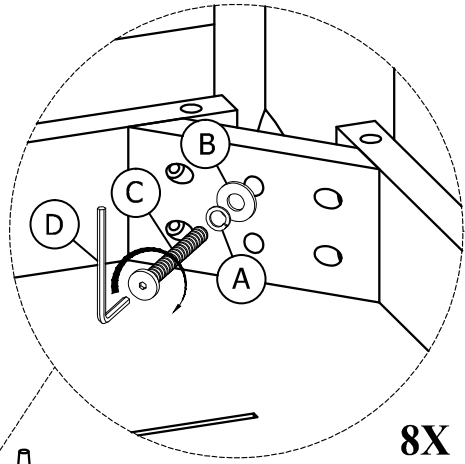

01

BE SURE TO CHECK ALL BOLTS ARE SECURELY TIGHTENED PRIOR USING THIS TABLE

847-949-6300 | 877-267-2261 | customerservice@boraamindustries.com