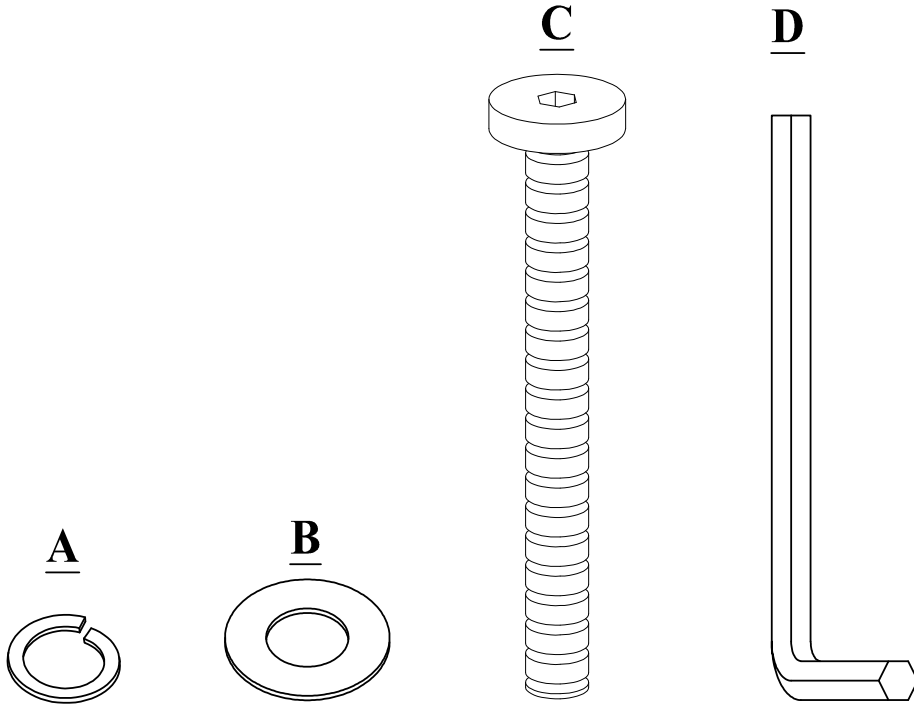

Boraam Industries

ASSEMBLY INSTRUCTIONS

SKU: 36369 | FARMHOUSE BENCH

Have questions about assembling your item?

Items or parts damaged?

Missing a part?

We're here to help! (Monday-Friday from 9am-5pm CST)

847-949-6300
877-267-2261

customerservice@
boraamindustries.com

www.boraamindustries.com

Spring Washer
8 PCS

Flat Washer
8 PCS

M8*70
8 PCS

Allen Wrench
1 PC

01

BE SURE TO CHECK ALL BOLTS ARE SECURELY TIGHTENED PRIOR USING THIS CHAIR