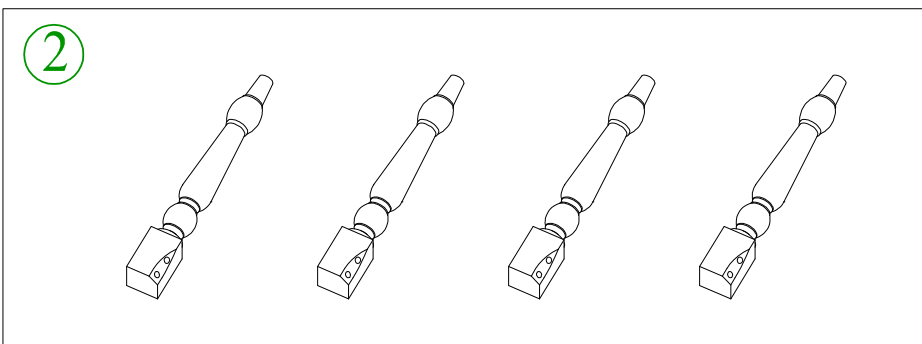

customerservice@
boraamindustries.com

www.boraamindustries.com

Spring Washer
8 PCS

Flat Washer
8 PCS

M8*70
8 PCS

Allen Wrench
1 PC

01

BE SURE TO CHECK ALL BOLTS ARE SECURELY TIGHTENED PRIOR USING THIS CHAIR