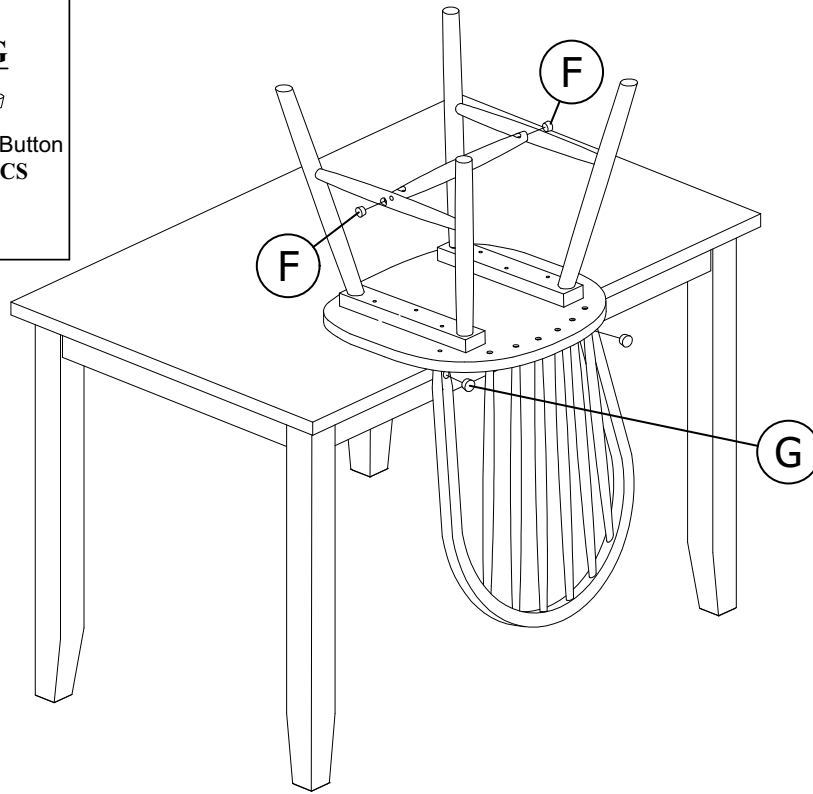

Do not use Power Tools
to assemble.

02

J

1 PC Glue tube

03

A	B	C	D
			
M6*60 2 PCS	2 PCS	2 PCS	M6*13 2 PCS

04

DO NOT TIGHTEN BOLT COMPLETELY.

05

TIGHTEN BOLT COMPLETELY.

06

<p>F</p>  <p>Wood Button 2 PCS</p>	<p>G</p>  <p>Wood Button 2 PCS</p>
--	--

BE SURE TO CHECK ALL BOLTS ARE SECURELY TIGHTENED PRIOR USING THIS CHAIR

847-949-6300 | 877-267-2261 | customerservice@boraamindustries.com