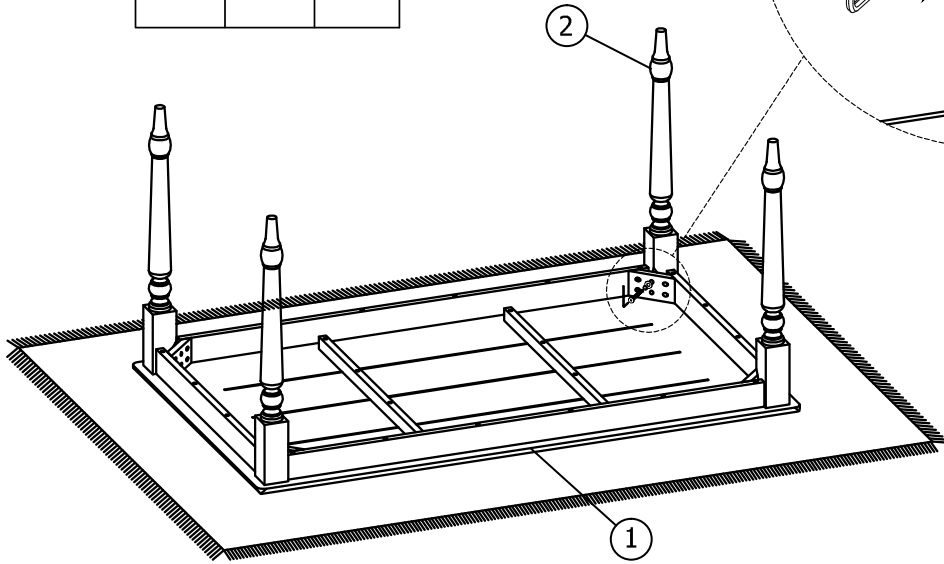

01

BE SURE TO CHECK ALL BOLTS ARE SECURELY TIGHTENED PRIOR USING THIS TABLE

847-949-6300 | 877-267-2261 | customerservice@boraamindustries.com