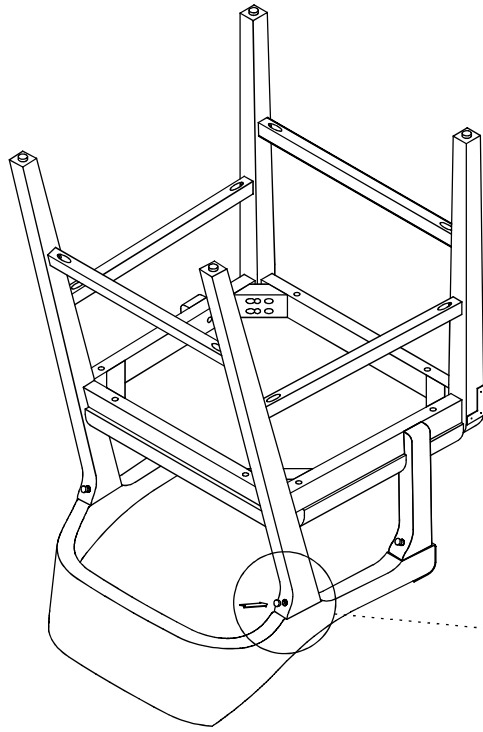

05

A	I
4 PCS	1 PC

APPLY SMALL AMOUNT OF GLUE BETWEEN WOODEN BUTTON AND BOLT HOLE