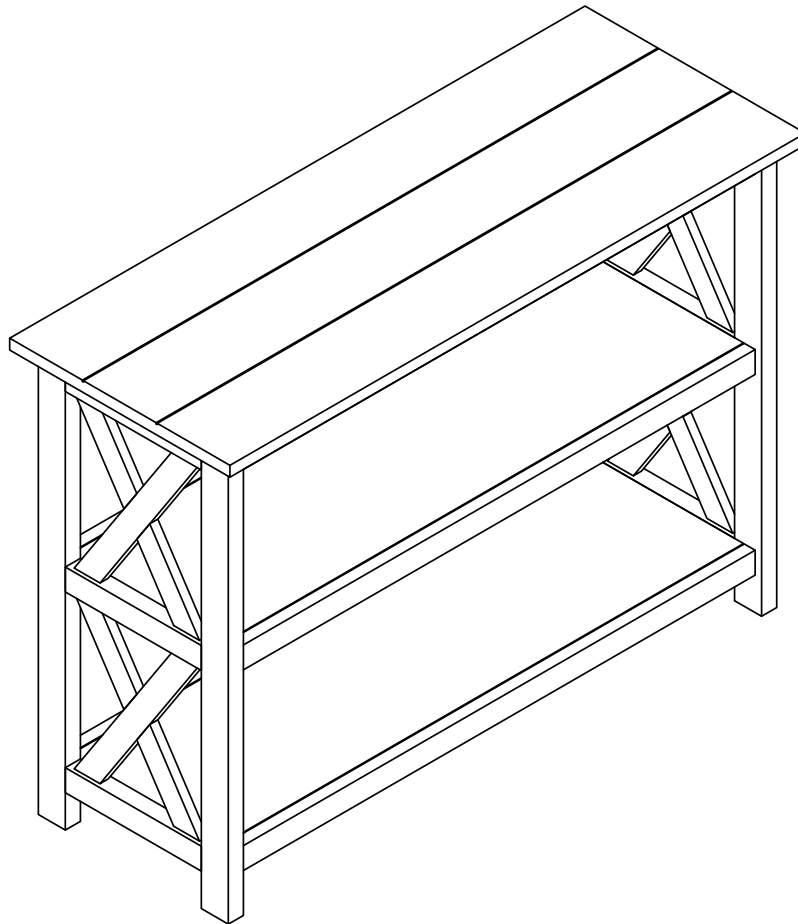

Boraam Industries

ASSEMBLY INSTRUCTIONS

SKU: 77411 | JAMESTOWN ENTRYWAY TABLE

Have questions about assembling your item?

Items or parts damaged?

Missing a part?

We're here to help! (Monday-Friday from 9am-5pm CST)