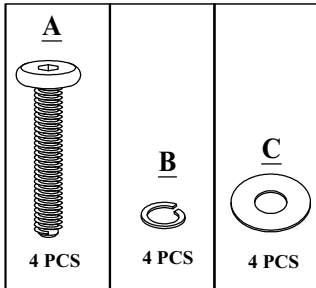

847-949-6300
877-267-2261

customerservice@
boraamindustries.com

www.boraamindustries.com

A
M6*35
8 PCS

B
Spring Washer
8 PCS

C
Flat Washer
8 PCS

E
Wooden Dowel
8 PCS

D
Allen Wrench
1 PC

01

02

03