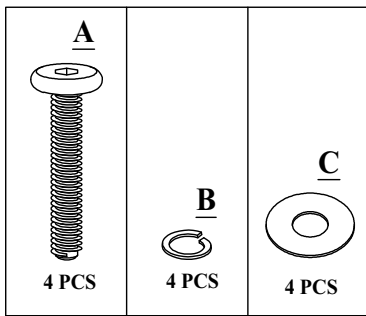

847-949-6300
877-267-2261

customerservice@
boraamindustries.com

www.boraamindustries.com

A
M6*35
8 PCS

B
Spring Washer
8 PCS

C
Flat Washer
8 PCS

D
Allen Wrench
1 PC

E
Wooden Dowel
8 PCS

01

02

03