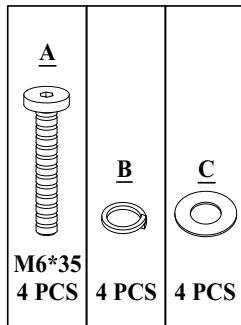

847-949-6300
877-267-2261

customerservice@
boraamindustries.com

www.boraamindustries.com

A
M6*35
8 PCS

B
Spring Washer
8 PCS

C
Flat Washer
8 PCS

D
Wooden Dowel
8 PCS

E
Allen Wrench
1 PC

01

02

03

 A	 B	 C
M6*35 4 PCS	4 PCS	4 PCS