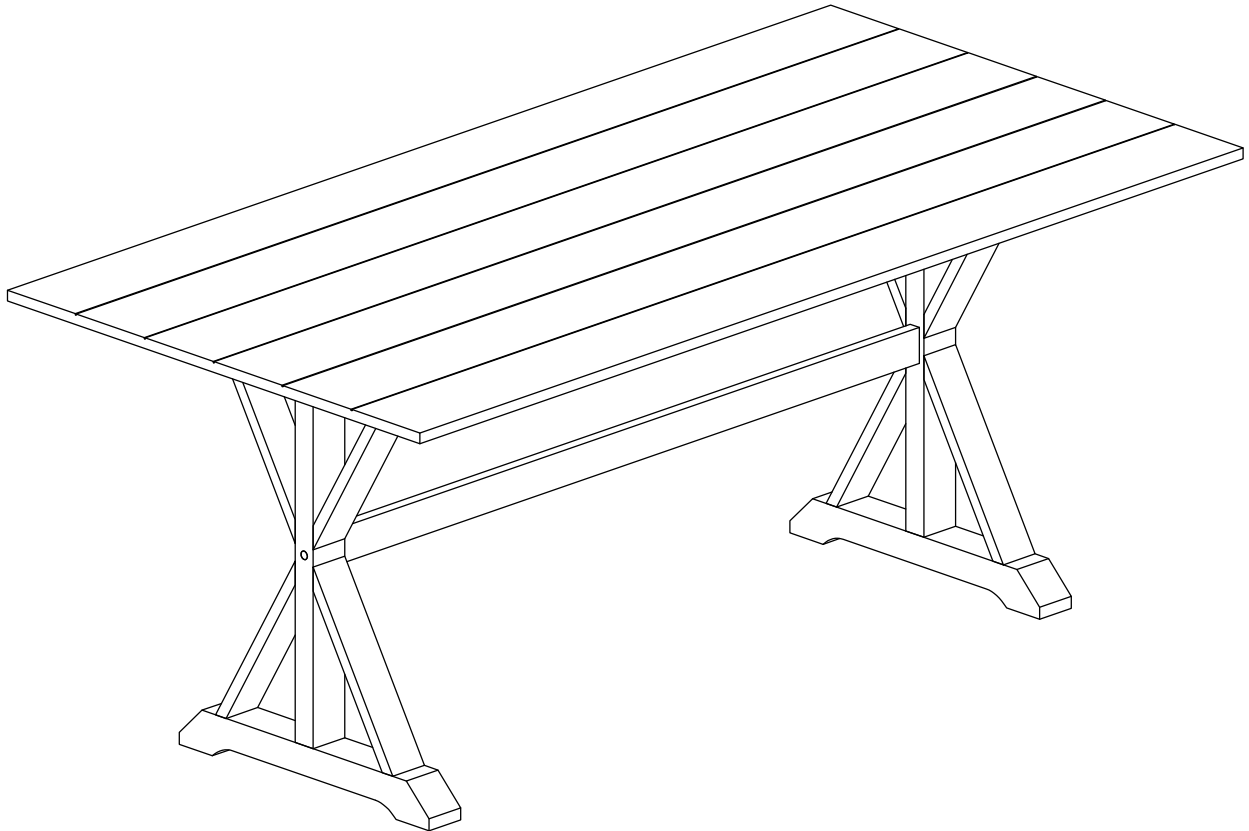

# Boraam Industries

ASSEMBLY INSTRUCTIONS

**SKU: 77403 | JAMESTOWN DINING TABLE**

Have questions about assembling your item?

Items or parts damaged?

Missing a part?

**We're here to help! (Monday-Friday from 9am-5pm CST)**