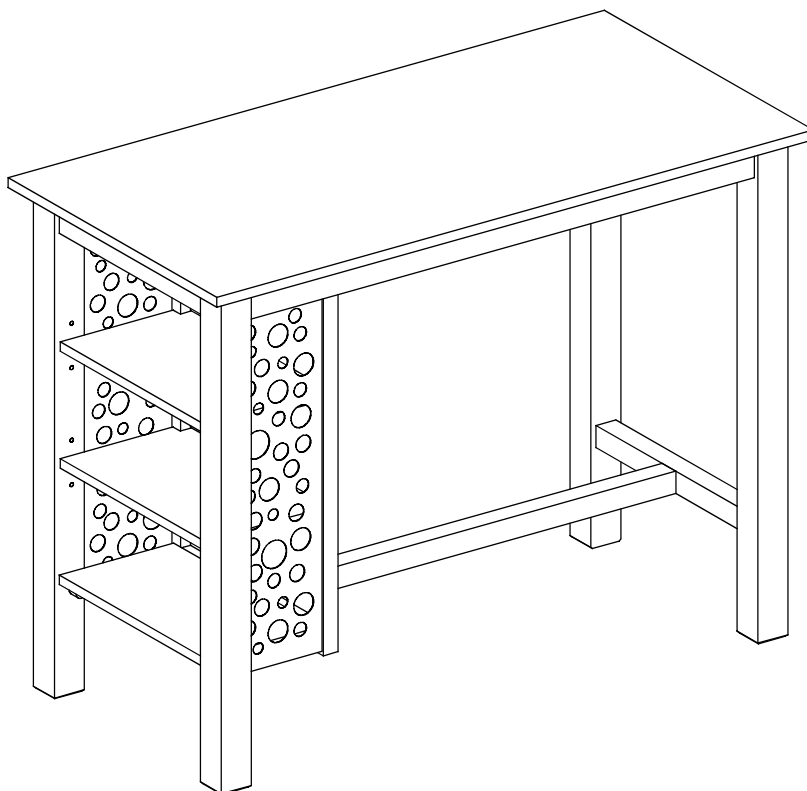

# Boraam Industries

ASSEMBLY INSTRUCTIONS

SKU: 75336

## BRITTANY COUNTER HEIGHT BAR TABLE

Have questions about assembling your item?

Items or parts damaged?

Missing a part?

**We're here to help! (Monday-Friday from 9am-5pm CST)**

847-949-6300  
877-267-2261

customerservice@  
boraamindustries.com