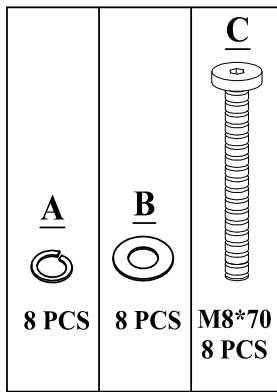

customerservice@
boraamindustries.com

www.boraamindustries.com

Spring Washer
8 PCS

Flat Washer
8 PCS

M8*70
8 PCS

Allen Wrench
1 PC

01

BE SURE TO CHECK ALL BOLTS ARE SECURELY TIGHTENED PRIOR USING THIS TABLE