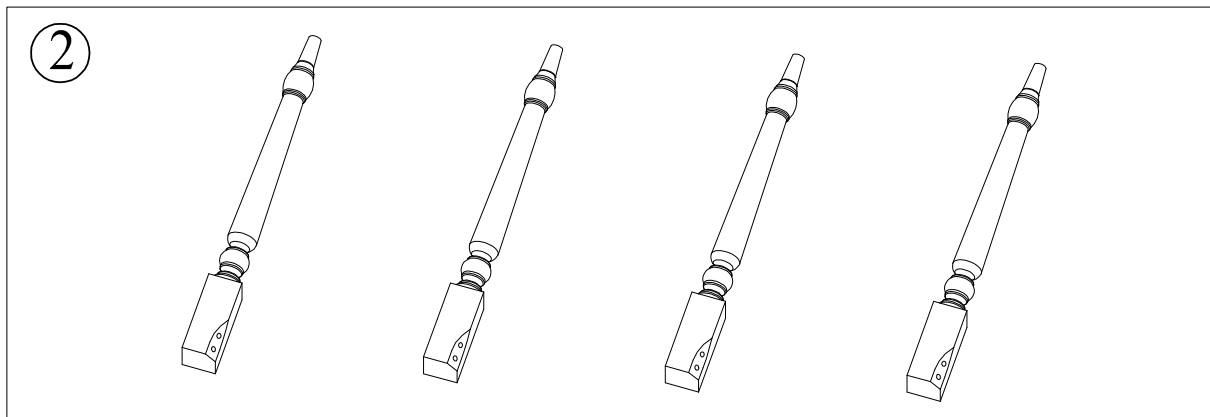

customerservice@
boraamindustries.com

www.boraamindustries.com

Spring Washer
8 PCS

Flat Washer
8 PCS

M8*70
8 PCS

Allen Wrench
1 PC

01

BE SURE TO CHECK ALL BOLTS ARE SECURELY TIGHTENED PRIOR USING THIS TABLE