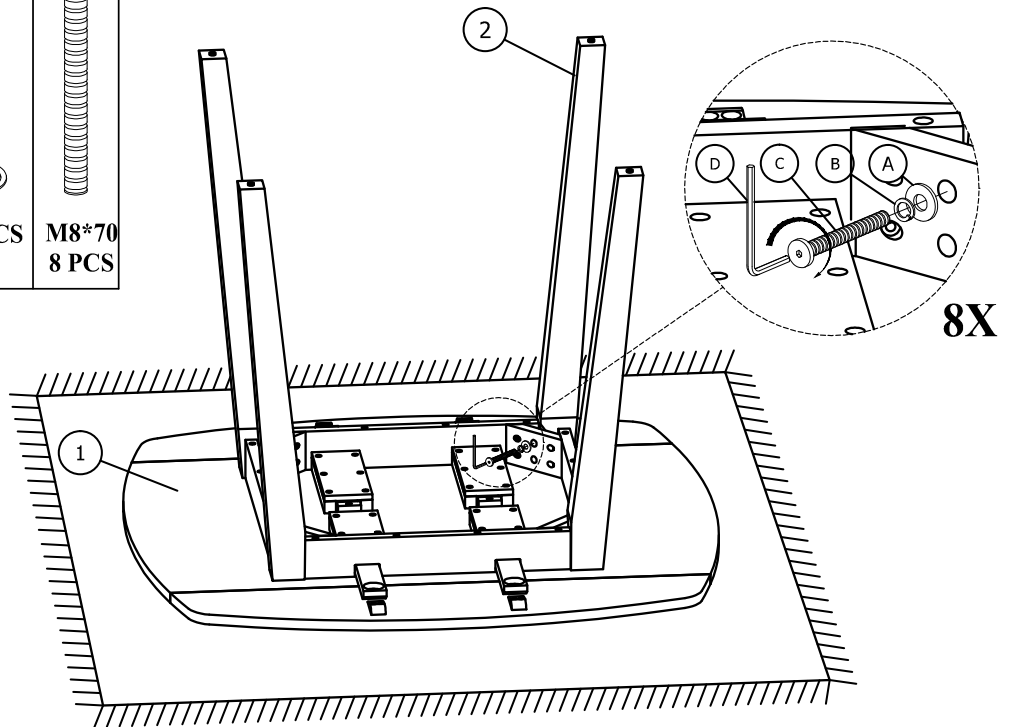

customerservice@
boraamindustries.com

www.boraamindustries.com

Flat Washer
8 PCS

Spring Washer
8 PCS

M8*70
8 PCS

Allen Wrench
1 PC

1

2

01

A  8 PCS	B  8 PCS	C  M8*70 8 PCS
--	--	---

TIGHTEN BOLT COMPLETELY.

BE SURE TO CHECK ALL BOLTS ARE SECURELY TIGHTENED PRIOR USING THIS TABLE

847-949-6300 | 877-267-2261 | customerservice@boraamindustries.com