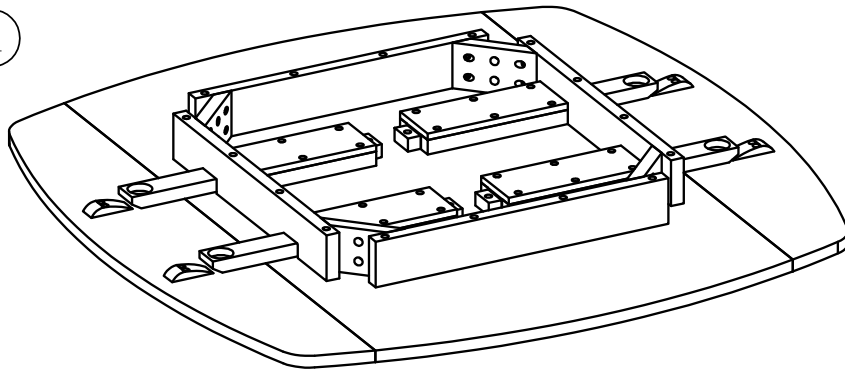

customerservice@
boraamindustries.com

www.boraamindustries.com

Flat Washer
8 PCS

Spring Washer
8 PCS

M8*70
8 PCS

Allen Wrench
1 PC

1

2

01

A  8 PCS	B  8 PCS	C  M8*70 8 PCS
--	--	---

TIGHTEN BOLT COMPLETELY.

BE SURE TO CHECK ALL BOLTS ARE SECURELY TIGHTENED PRIOR USING THIS TABLE

847-949-6300 | 877-267-2261 | customerservice@boraamindustries.com