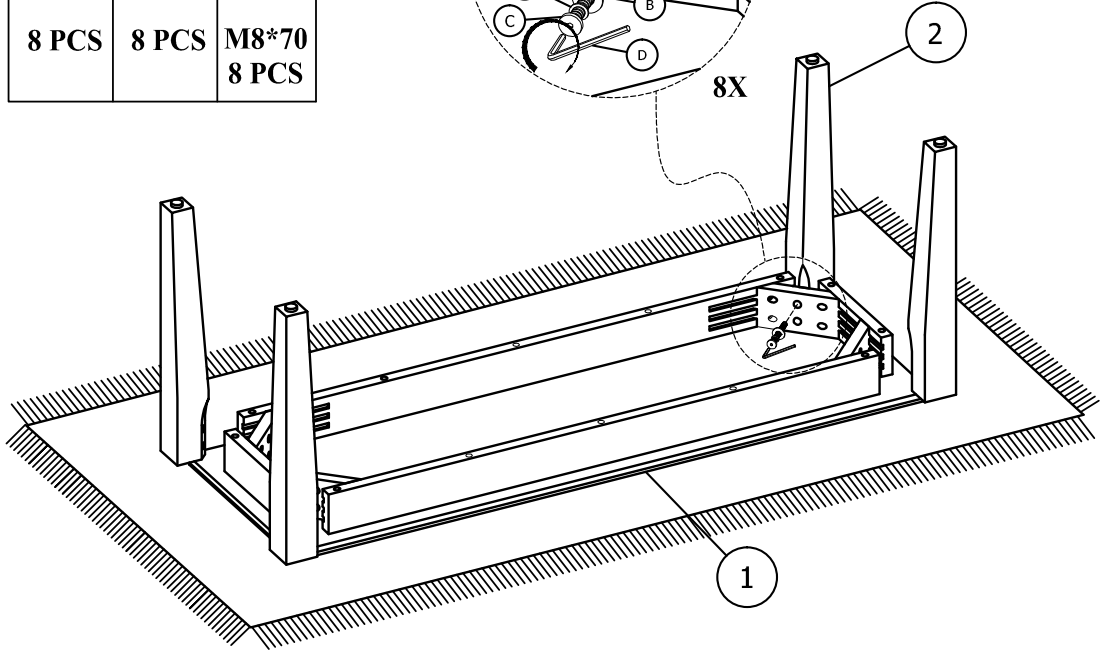

01

BE SURE TO CHECK ALL BOLTS ARE SECURELY TIGHTENED PRIOR USING THIS BENCH

847-949-6300 | 877-267-2261 | customerservice@boraamindustries.com