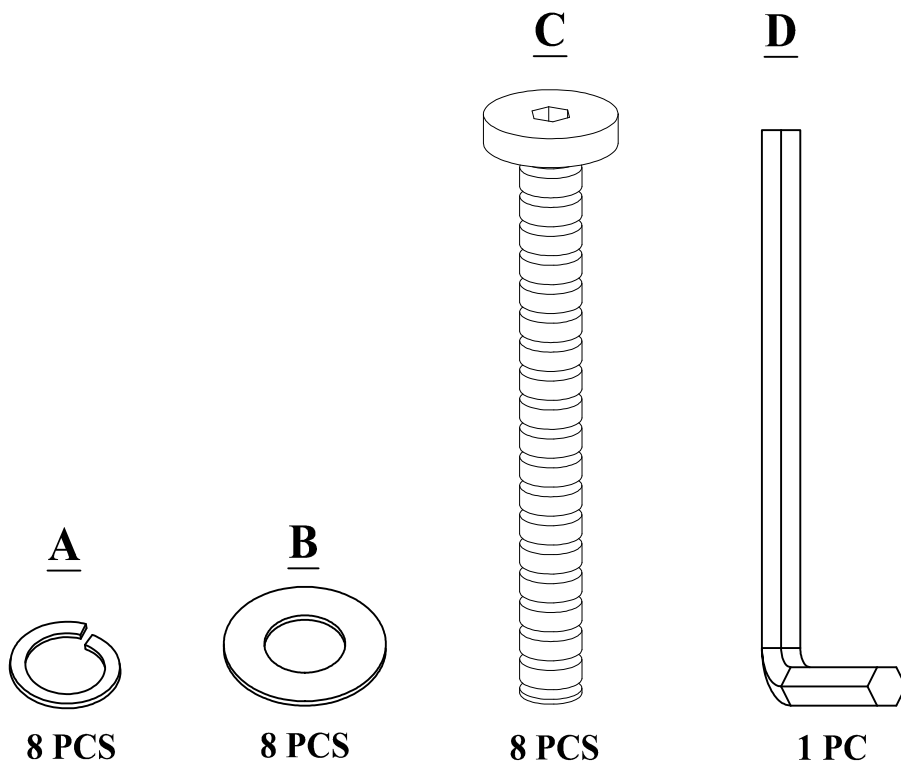

Boraam Industries

BLOOMINGTON TABLE

ASSEMBLY INSTRUCTIONS

PLEASE READ ME FIRST

- Have questions about assembling your item?

- Item or parts damaged?

- Missing a part?

- We're here to help!

(847)949-6300 (M-F, 9am-5pm CST)

www.boraamindustries.com

customerservice@boraamindustries.com

01

02

BE SURE TO CHECK ALL BOLTS ARE SECURELY TIGHTENED PRIOR USING THIS TABLE.

Boraam Industries
BLOOMINGTON DINING CHAIR
ASSEMBLY INSTRUCTIONS