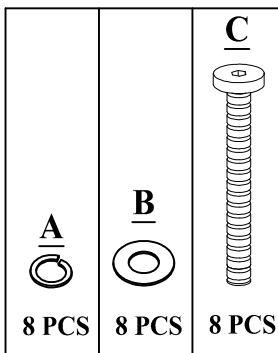

(847)949-6300 (M-F, 9am-5pm CST)

www.boraamindustries.com

customerservice@boraamindustries.com

01

02

BE SURE TO CHECK ALL BOLTS ARE SECURELY TIGHTENED PRIOR USING THIS TABLE.

Boraam Industries
BLOOMINGTON DINING CHAIR
ASSEMBLY INSTRUCTIONS