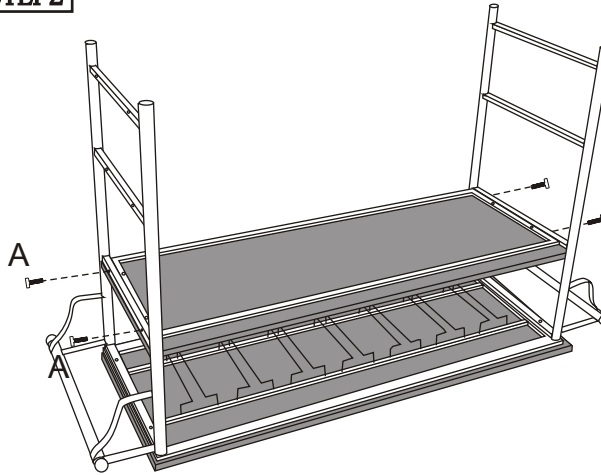

YLX-9044 WINE CART

STEP1

STEP2

STEP3

STEP4

STEP5

Note: Pls do not tighten all bolts until the products is assembled completely.

A		16X	1/4"*25mm
B		4X	1/4"*12mm
C		1X	
D		1X	

YLX-9044	A		2X	E		2X
	B		1X	F		1X
	C		1X	G		2X
	D		2X			