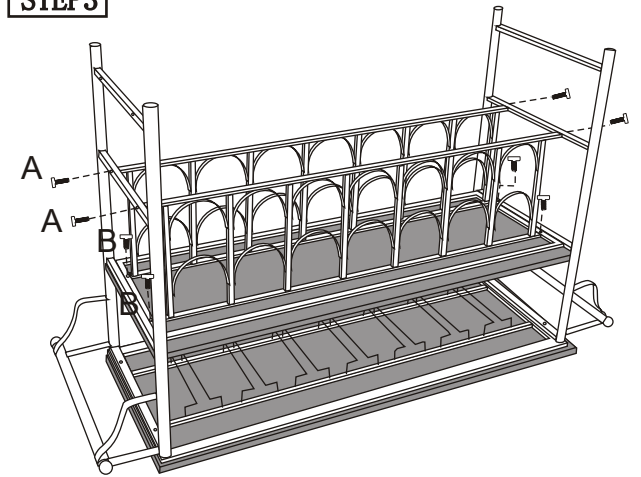

YLX-9044 WINE CART

STEP1

STEP2

STEP3

STEP4

STEP5

Note: Pls do not tighten all bolts until the products is assembled completely.

A		16X	1/4"*25mm
B		4X	1/4"*12mm
C		1X	
D		1X	

YLX-9044	A		2X	E		2X
	B		1X	F		1X
	C		1X	G		2X
	D		2X			