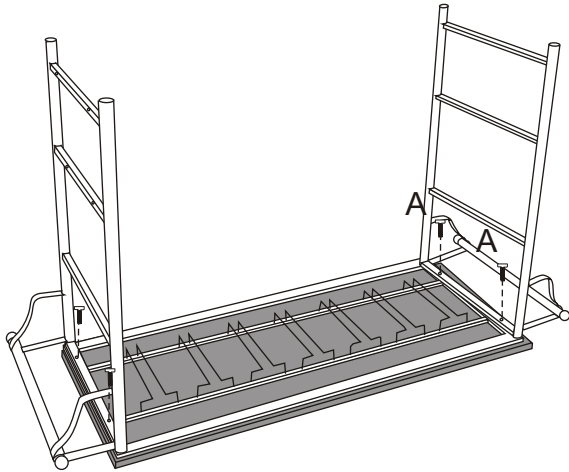

YLX-9044 WINE CART

STEP1

STEP2

STEP3

STEP4

STEP5

Note: Pls do not tighten all bolts until the products is assembled completely.

A		16X	1/4"*25mm
B		4X	1/4"*12mm
C		1X	
D		1X	

YLX-9044	A		2X	E		2X
	B		1X	F		1X
	C		1X	G		2X
	D		2X			