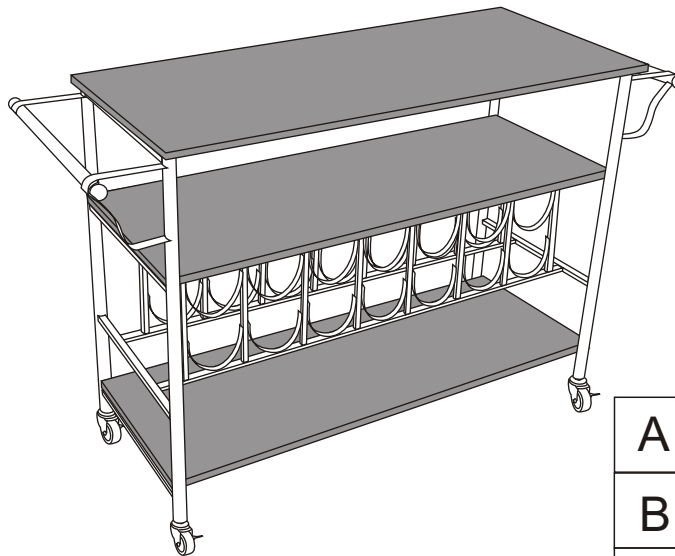

YLX-9044 WINE CART

STEP1

STEP2

STEP3

STEP4

STEP5

Note: Pls do not tighten all bolts until the products is assembled completely.

A		16X	1/4"*25mm
B		4X	1/4"*12mm
C		1X	
D		1X	

YLX-9044	A		2X	E		2X
	B		1X	F		1X
	C		1X	G		2X
	D		2X			