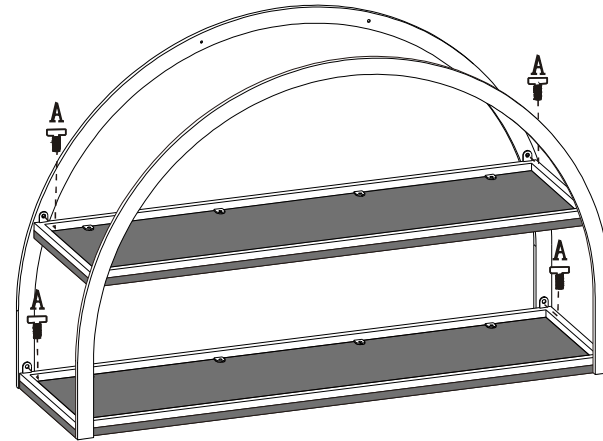

# YLX-9041 WINE CART

**STEP1**

**STEP2**

**STEP3**

**STEP4**

Note: Pls do not tighten all bolts until the products is assembled completely .

A		16X	1/4"*12mm
B		4X	1/4"* 25mm
C		1X	

# YLX-9041 WINE CART

<b>YLX-9041 WINE CART</b>	A		1X	D		1X
	B		1X	E		2X
	C		2X			