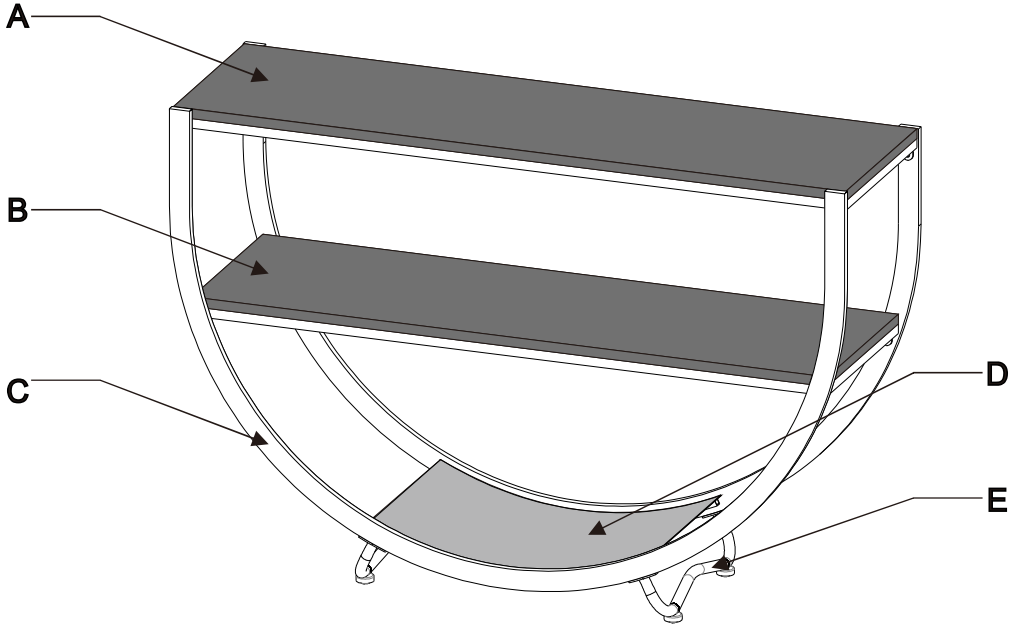

# YLX-9041 WINE CART

**STEP1**

**STEP2**

**STEP3**

**STEP4**

Note: Pls do not tighten all bolts until the products is assembled completely .

A		16X	1/4"*12mm
B		4X	1/4"* 25mm
C		1X	

# YLX-9041 WINE CART

<b>YLX-9041 WINE CART</b>	A		1X	D		1X
	B		1X	E		2X
	C		2X			