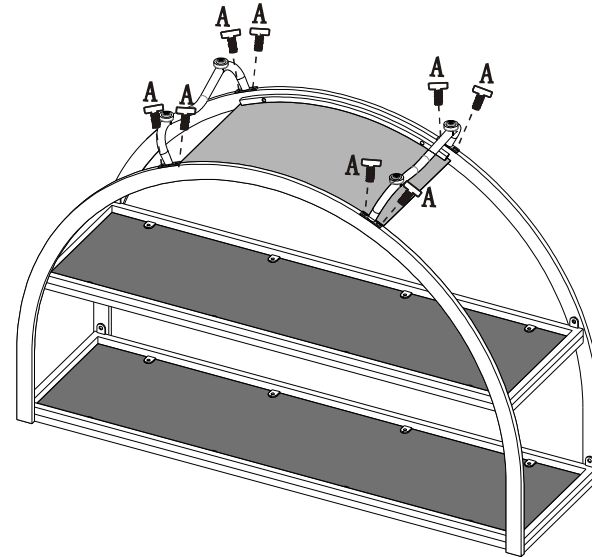

# YLX-9041 WINE CART

**STEP1**

**STEP2**

**STEP3**

**STEP4**

Note: Pls do not tighten all bolts until the products is assembled completely .

A		16X	1/4"*12mm
B		4X	1/4"* 25mm
C		1X	

# YLX-9041 WINE CART

<b>YLX-9041 WINE CART</b>	A		1X	D		1X
	B		1X	E		2X
	C		2X			