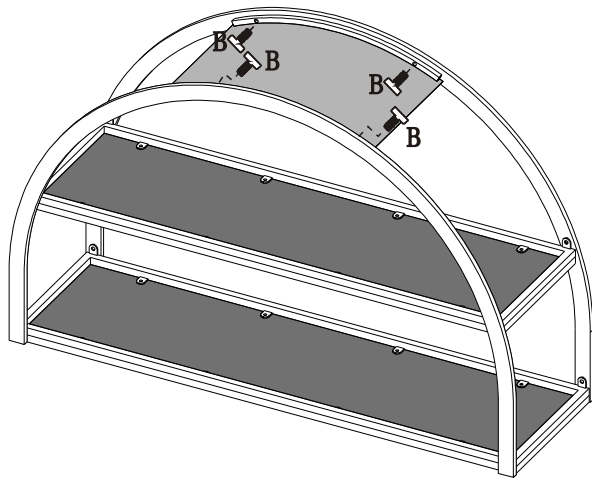

# YLX-9041 WINE CART

**STEP1**

**STEP2**

**STEP3**

**STEP4**

Note: Pls do not tighten all bolts until the products is assembled completely .

A		16X	1/4"*12mm
B		4X	1/4"* 25mm
C		1X	

# YLX-9041 WINE CART

<b>YLX-9041 WINE CART</b>	A		1X	D		1X
	B		1X	E		2X
	C		2X			