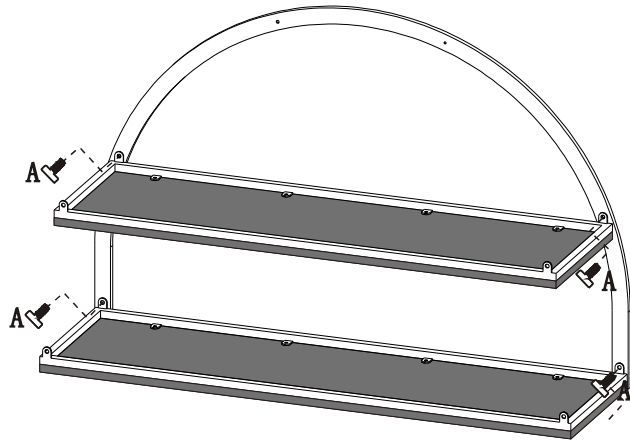

# YLX-9041 WINE CART

**STEP1**

**STEP2**

**STEP3**

**STEP4**

Note: Pls do not tighten all bolts until the products is assembled completely .

A		16X	1/4"*12mm
B		4X	1/4"* 25mm
C		1X	

# YLX-9041 WINE CART

<b>YLX-9041 WINE CART</b>	A		1X	D		1X
	B		1X	E		2X
	C		2X			