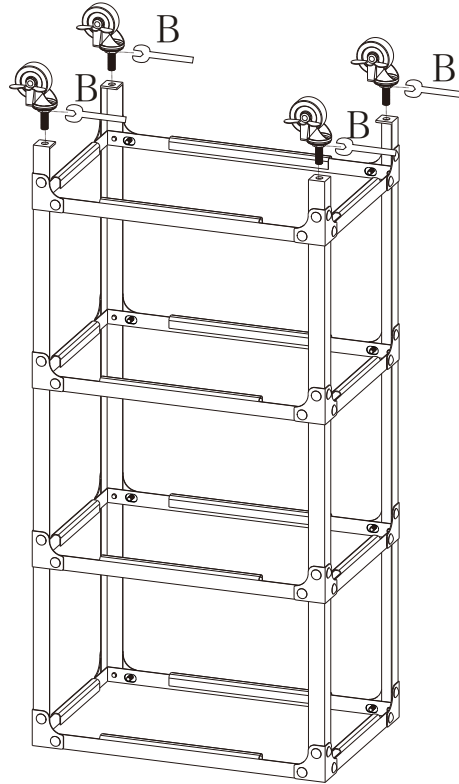

WINE CART

STEP1

STEP2

STEP3

STEP4

Note: Pls do not tighten all bolts until the products is assembled completely.

A		16X	1/4"*5mm
B		1X	70*26mm
C		1X	57*20mm

WINE CART

YLX-9033 WINE CART	A		4X	E		8X
	B		2X	F		2X
	C		1X	G		2X
	D		1X			