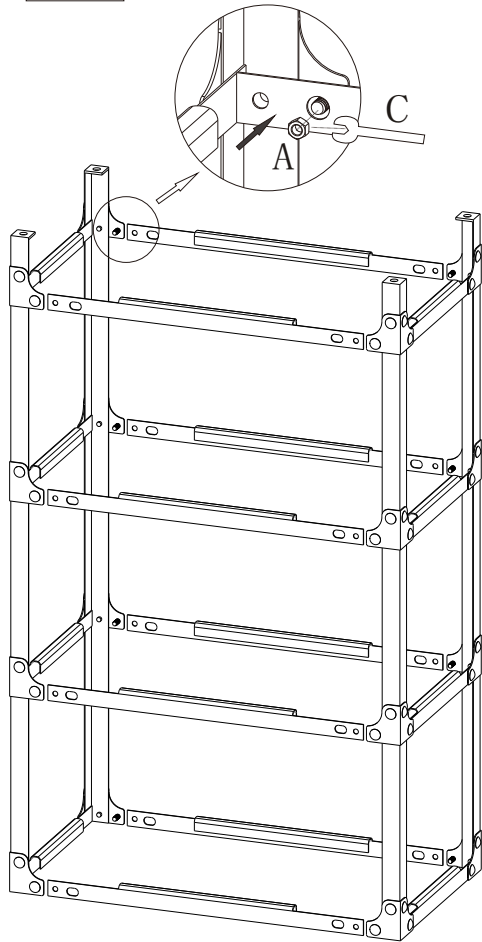

WINE CART

STEP1

STEP2

STEP3

STEP4

Note: Pls do not tighten all bolts until the products is assembled completely.

A		16X	1/4"*5mm
B		1X	70*26mm
C		1X	57*20mm

WINE CART

YLX-9033 WINE CART	A		4X	E		8X
	B		2X	F		2X
	C		1X	G		2X
	D		1X			