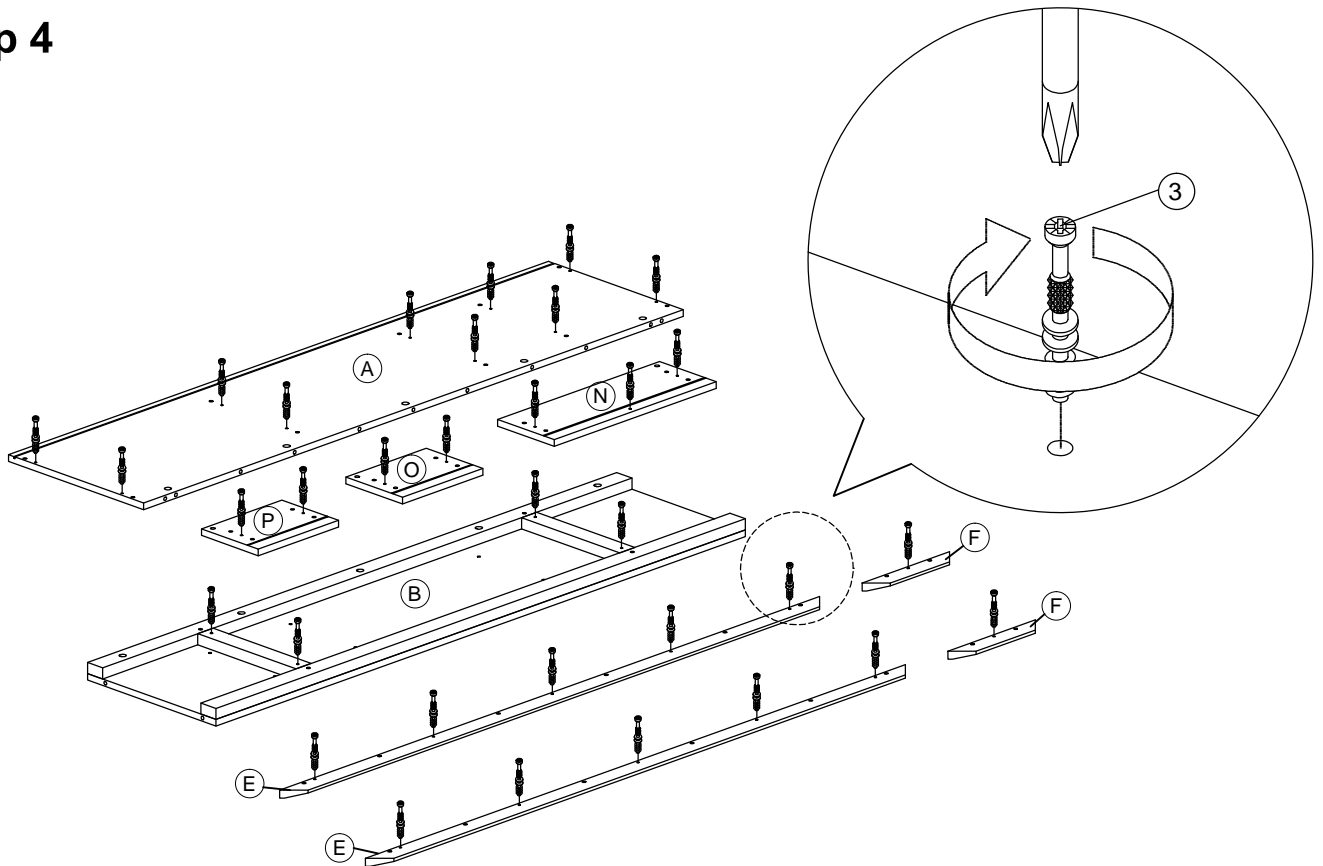

Assembly Instruction

Part List

Assembly Instruction

Hardware List

No.	SHAPE	DESCRIPTION	Qty.
1		8x25mm Wood Dowel	52Pcs
2		8x40mm Wood Dowel	16Pcs
3		15MM Titus Mini Fix	33Sets
4		M5x8mm Screw (Euro Screw)	12 Pcs
5		M3.5x15mm Screw	40 Pcs
6		M4x38mm Screw	13 Pcs
7		M4x45mm Screw	2 Pcs
8		M5x38mm Screw	6 Pcs
9		L Bracket	10 Pcs
10		Nail	18 Pcs

11		Metal Drawer Slide 14" (350mm)	3 Sets
12		PVC Drawer Pin 35mm	4 Pcs
13		Nail Leg	4 Pcs
14		Minifix Cap	6 Pcs
15		M3x16mm Screw	12 Pcs
16		Socket B562Z	3 Sets

Step 1

Assembly Instruction

Step 2

Step 3

Step 4