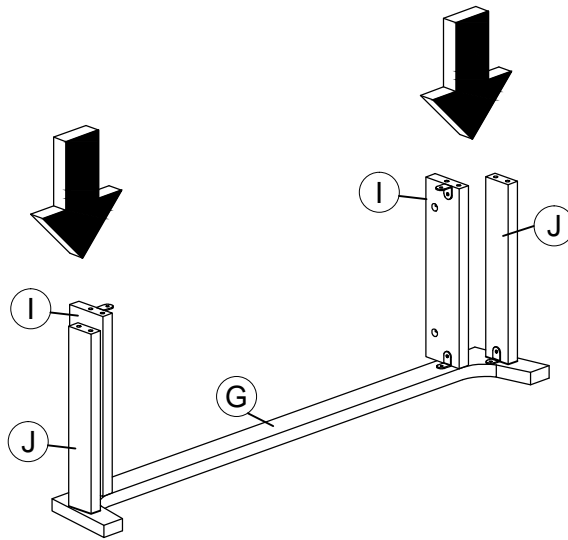

Assembly Instruction

Step 5

Step 6

Step 7