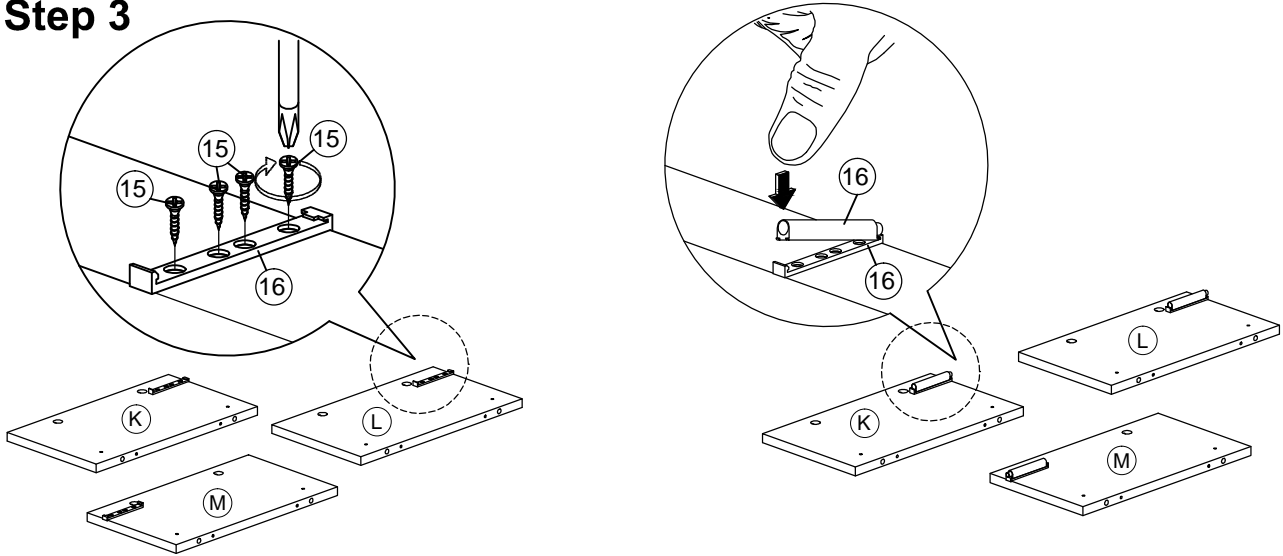

Assembly Instruction

Part List

Assembly Instruction

Hardware List

No.	SHAPE	DESCRIPTION	Qty.
1		8x25mm Wood Dowel	52Pcs
2		8x40mm Wood Dowel	16Pcs
3		15MM Titus Mini Fix	33Sets
4		M5x8mm Screw (Euro Screw)	12 Pcs
5		M3.5x15mm Screw	40 Pcs
6		M4x38mm Screw	13 Pcs
7		M4x45mm Screw	2 Pcs
8		M5x38mm Screw	6 Pcs
9		L Bracket	10 Pcs
10		Nail	18 Pcs

11		Metal Drawer Slide 14" (350mm)	3 Sets
12		PVC Drawer Pin 35mm	4 Pcs
13		Nail Leg	4 Pcs
14		Minifix Cap	6 Pcs
15		M3x16mm Screw	12 Pcs
16		Socket B562Z	3 Sets

Step 1

Assembly Instruction

Step 2

Step 3

Step 4