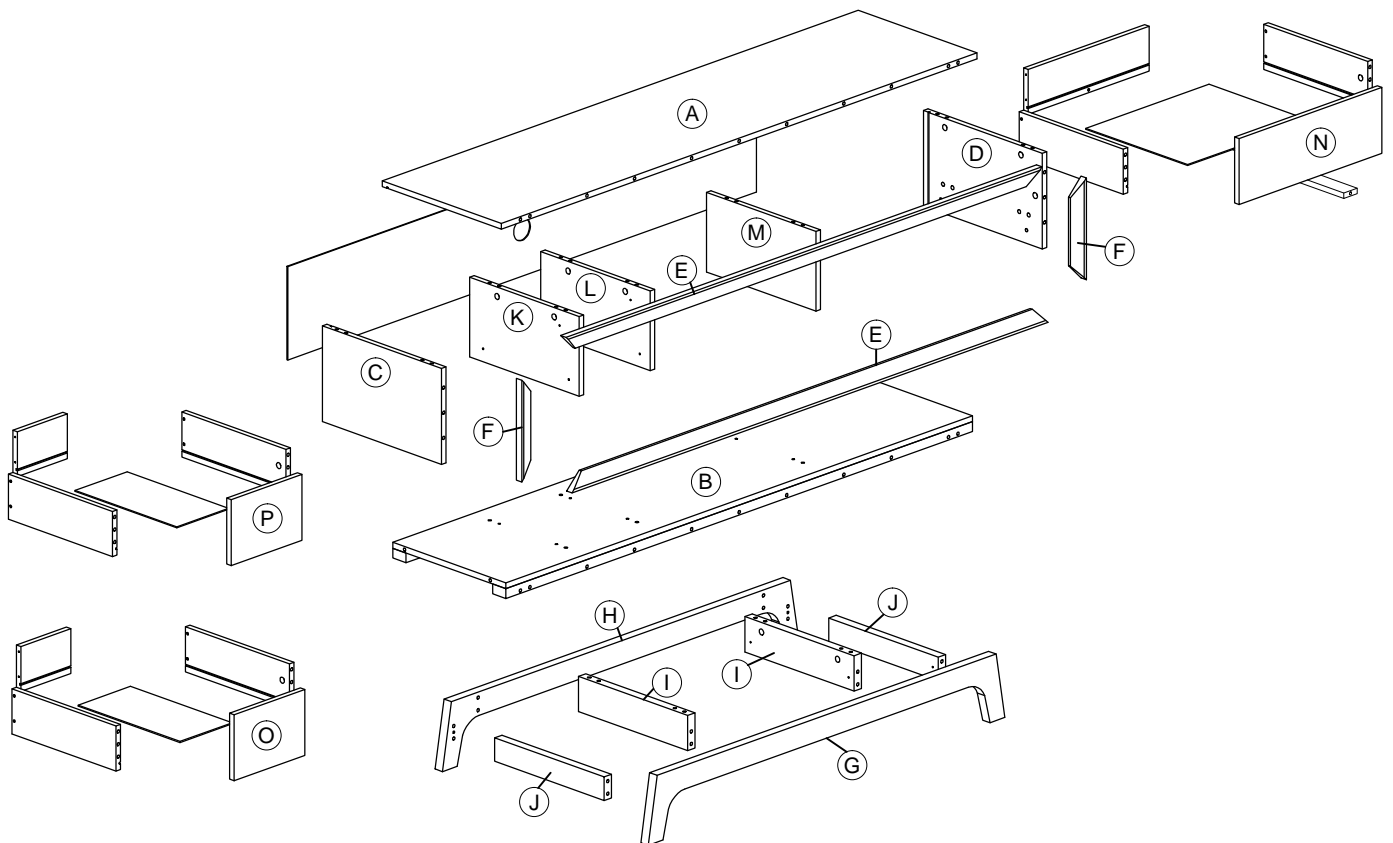

Assembly Instruction

Part List

Assembly Instruction

Hardware List

No.	SHAPE	DESCRIPTION	Qty.
1		8x25mm Wood Dowel	52Pcs
2		8x40mm Wood Dowel	16Pcs
3		15MM Titus Mini Fix	33Sets
4		M5x8mm Screw (Euro Screw)	12 Pcs
5		M3.5x15mm Screw	40 Pcs
6		M4x38mm Screw	13 Pcs
7		M4x45mm Screw	2 Pcs
8		M5x38mm Screw	6 Pcs
9		L Bracket	10 Pcs
10		Nail	18 Pcs

11		Metal Drawer Slide 14" (350mm)	3 Sets
12		PVC Drawer Pin 35mm	4 Pcs
13		Nail Leg	4 Pcs
14		Minifix Cap	6 Pcs
15		M3x16mm Screw	12 Pcs
16		Socket B562Z	3 Sets

Step 1

Assembly Instruction

Step 2

Step 3

Step 4