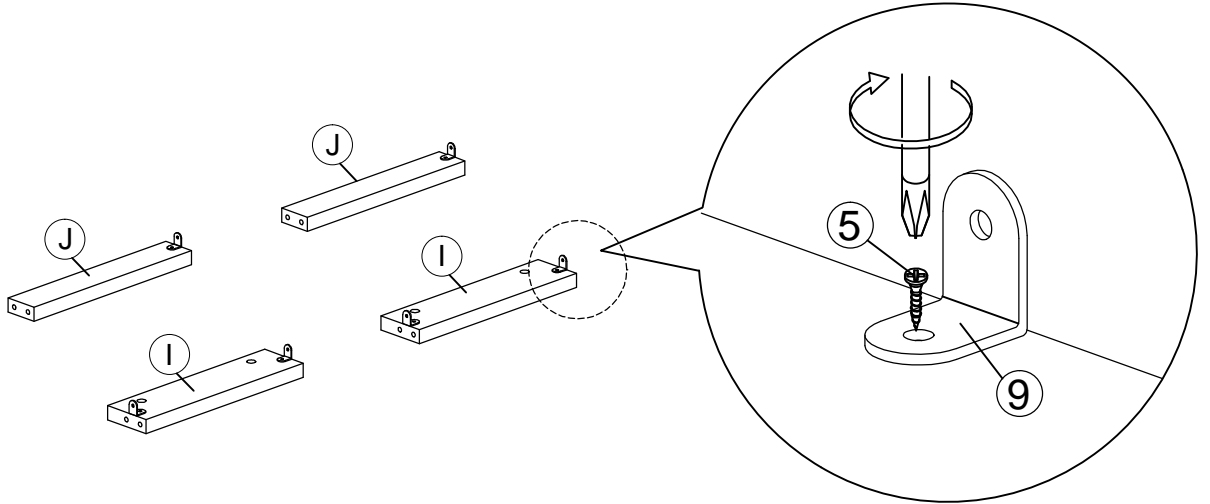

Assembly Instruction

Step 5