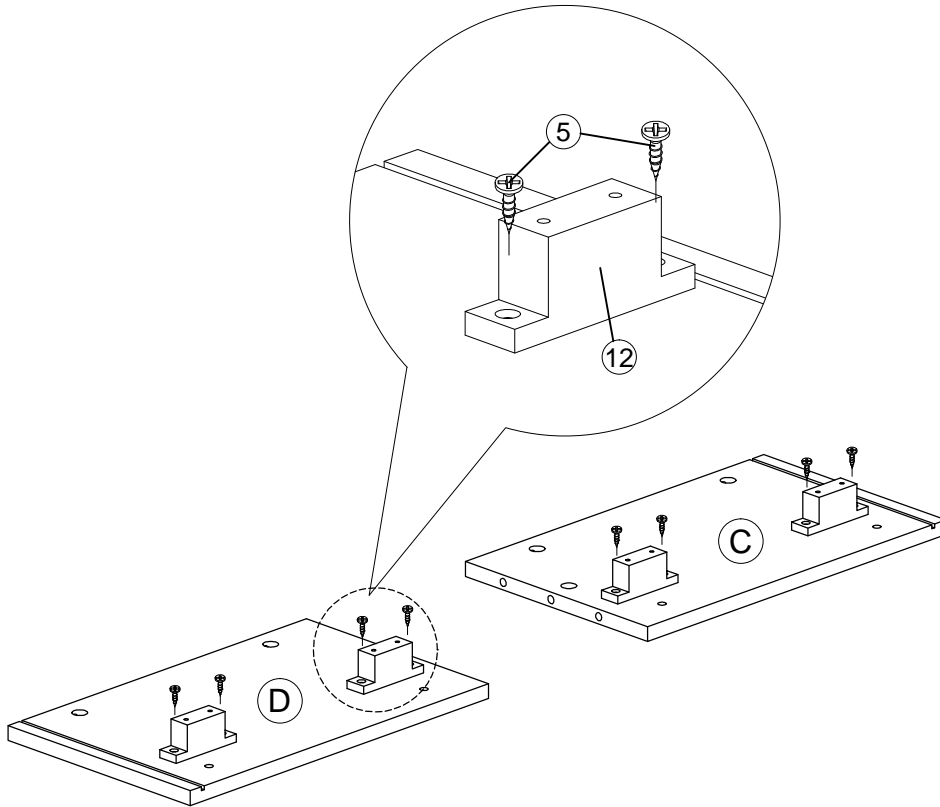

Assembly Instruction

Part List

Assembly Instruction

Hardware List

No.	SHAPE	DESCRIPTION	Qty.
1		8x25mm Wood Dowel	52Pcs
2		8x40mm Wood Dowel	16Pcs
3		15MM Titus Mini Fix	33Sets
4		M5x8mm Screw (Euro Screw)	12 Pcs
5		M3.5x15mm Screw	40 Pcs
6		M4x38mm Screw	13 Pcs
7		M4x45mm Screw	2 Pcs
8		M5x38mm Screw	6 Pcs
9		L Bracket	10 Pcs
10		Nail	18 Pcs

11		Metal Drawer Slide 14" (350mm)	3 Sets
12		PVC Drawer Pin 35mm	4 Pcs
13		Nail Leg	4 Pcs
14		Minifix Cap	6 Pcs
15		M3x16mm Screw	12 Pcs
16		Socket B562Z	3 Sets

Step 1

Assembly Instruction

Step 2

Step 3

Step 4

Assembly Instruction

Step 5

Step 6

Step 7

Assembly Instruction

Step 8

Step 9

Assembly Instruction

Step 10

Step 11

Assembly Instruction

Step 12

Step 13

Assembly Instruction

Step 14

Step 15