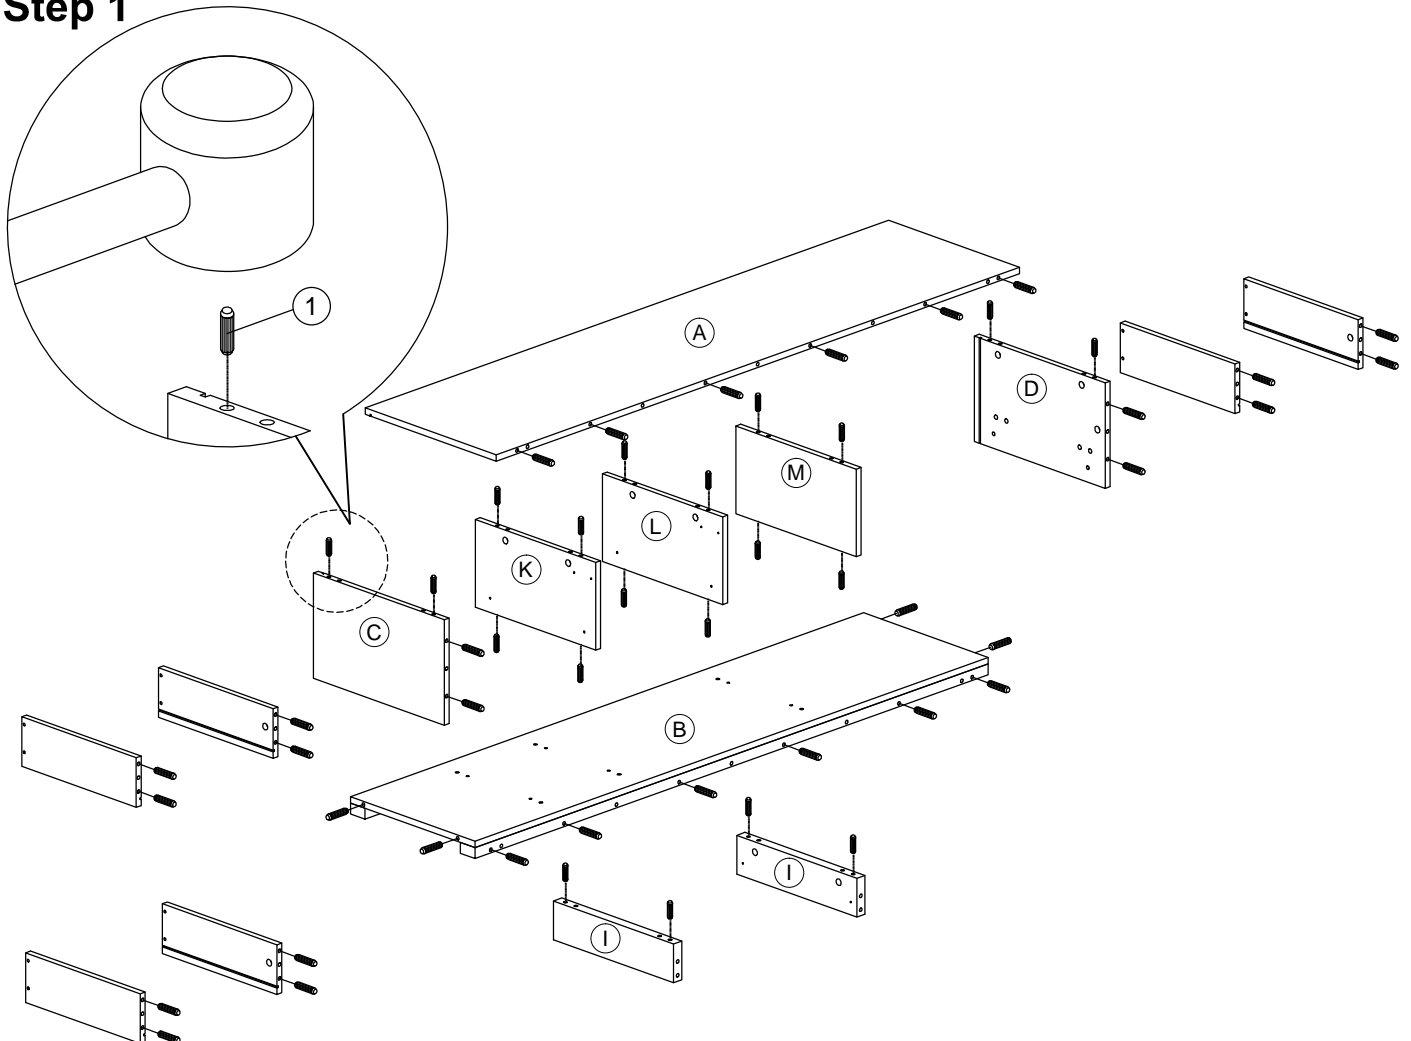

Assembly Instruction

Part List

Assembly Instruction

Hardware List

No.	SHAPE	DESCRIPTION	Qty.
1		8x25mm Wood Dowel	52Pcs
2		8x40mm Wood Dowel	16Pcs
3		15MM Titus Mini Fix	33Sets
4		M5x8mm Screw (Euro Screw)	12 Pcs
5		M3.5x15mm Screw	40 Pcs
6		M4x38mm Screw	13 Pcs
7		M4x45mm Screw	2 Pcs
8		M5x38mm Screw	6 Pcs
9		L Bracket	10 Pcs
10		Nail	18 Pcs

11		Metal Drawer Slide 14" (350mm)	3 Sets
12		PVC Drawer Pin 35mm	4 Pcs
13		Nail Leg	4 Pcs
14		Minifix Cap	6 Pcs
15		M3x16mm Screw	12 Pcs
16		Socket B562Z	3 Sets

Step 1

Assembly Instruction

Step 2

Step 3

Step 4