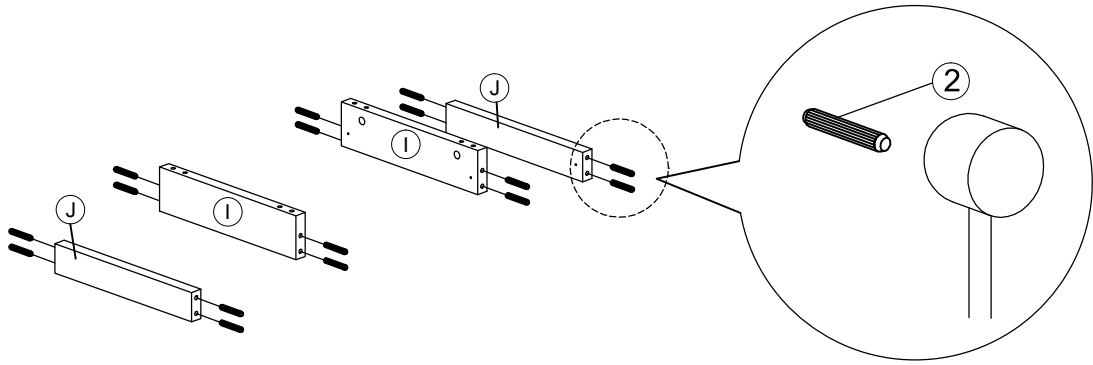

Assembly Instruction

Part List

Assembly Instruction

Hardware List

No.	SHAPE	DESCRIPTION	Qty.
1		8x25mm Wood Dowel	52Pcs
2		8x40mm Wood Dowel	16Pcs
3		15MM Titus Mini Fix	33Sets
4		M5x8mm Screw (Euro Screw)	12 Pcs
5		M3.5x15mm Screw	40 Pcs
6		M4x38mm Screw	13 Pcs
7		M4x45mm Screw	2 Pcs
8		M5x38mm Screw	6 Pcs
9		L Bracket	10 Pcs
10		Nail	18 Pcs

11		Metal Drawer Slide 14" (350mm)	3 Sets
12		PVC Drawer Pin 35mm	4 Pcs
13		Nail Leg	4 Pcs
14		Minifix Cap	6 Pcs
15		M3x16mm Screw	12 Pcs
16		Socket B562Z	3 Sets

Step 1

Assembly Instruction

Step 2

Step 3

Step 4