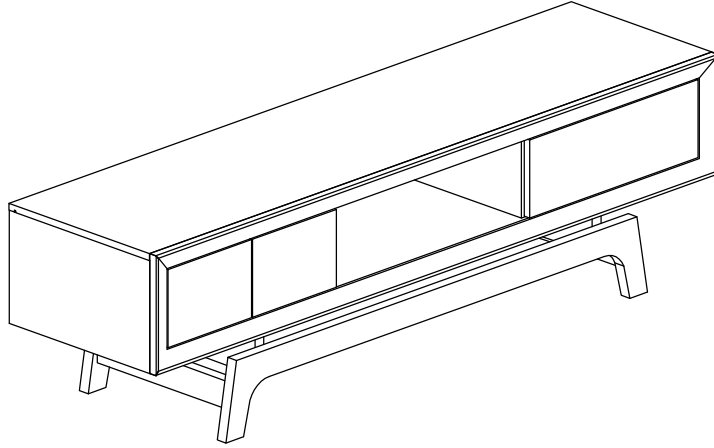

Assembly Instruction

Part List

Assembly Instruction

Hardware List

No.	SHAPE	DESCRIPTION	Qty.
1		8x25mm Wood Dowel	52Pcs
2		8x40mm Wood Dowel	16Pcs
3		15MM Titus Mini Fix	33Sets
4		M5x8mm Screw (Euro Screw)	12 Pcs
5		M3.5x15mm Screw	40 Pcs
6		M4x38mm Screw	13 Pcs
7		M4x45mm Screw	2 Pcs
8		M5x38mm Screw	6 Pcs
9		L Bracket	10 Pcs
10		Nail	18 Pcs

11		Metal Drawer Slide 14" (350mm)	3 Sets
12		PVC Drawer Pin 35mm	4 Pcs
13		Nail Leg	4 Pcs
14		Minifix Cap	6 Pcs
15		M3x16mm Screw	12 Pcs
16		Socket B562Z	3 Sets

Step 1

Assembly Instruction

Step 2

Step 3

Step 4