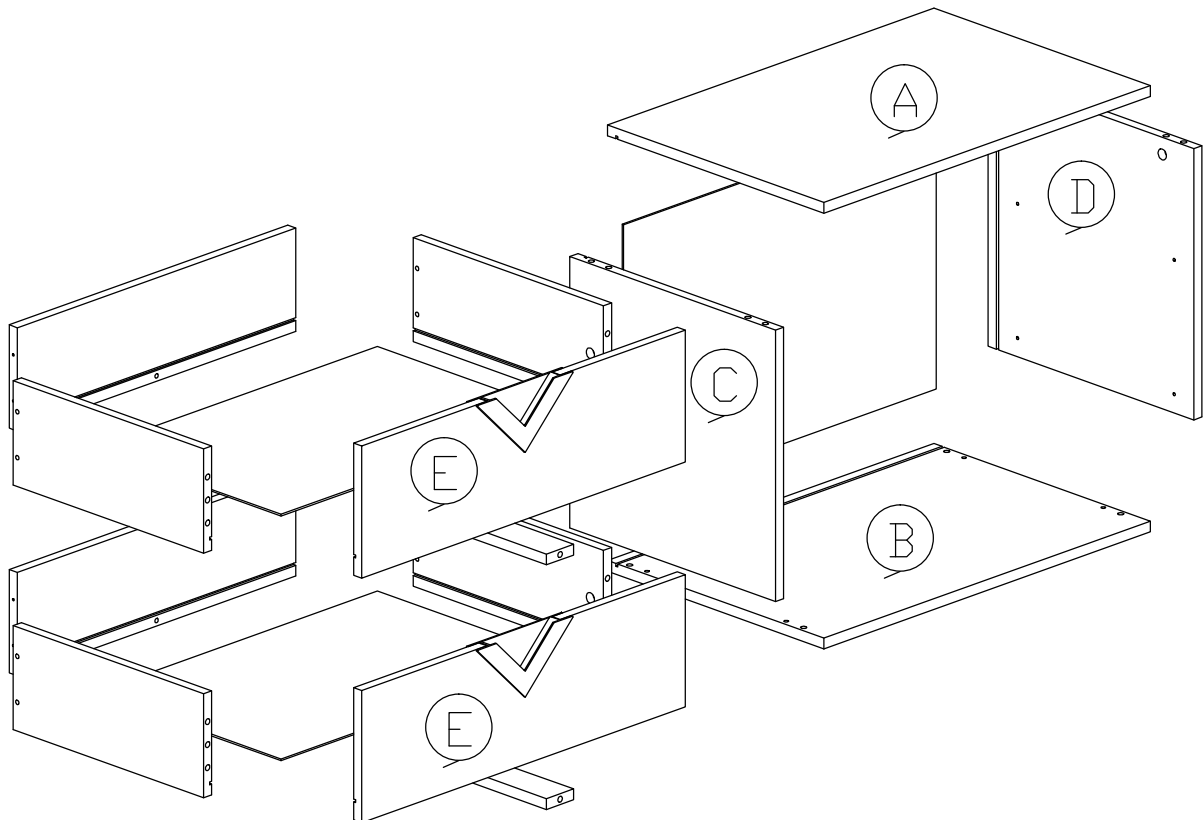

Assembly Instruction

Model : WI7562

Part List

Assembly Instruction

Hardware List

No.	SHAPE	DESCRIPTION	Qty.
1		8x25mm Wood Dowel	16Pcs
2		15MM Myfix Minifix	10Sets
3		M3x16mm Screw	4Pcs
4		M3.5x15mm Screw	30Pcs
5		M5x8mm Screw (Euro Screw)	8Pcs
6		M4x38mm Screw	10Pcs
7		M5x38mm Screw	4Pcs
8		15mm Minifix Cap	4Pcs
9		Z Bracket (Big)	2Pcs
10		Metal Drawer Slide 14" (350mm)	2 Sets

11		OS-V Handle	2 Pcs
12		OS-140mm Long Tapper Leg	4 Pcs

Step 1

Assembly Instruction

Step 2

Step 3

Assembly Instruction

Step 4

Step 5