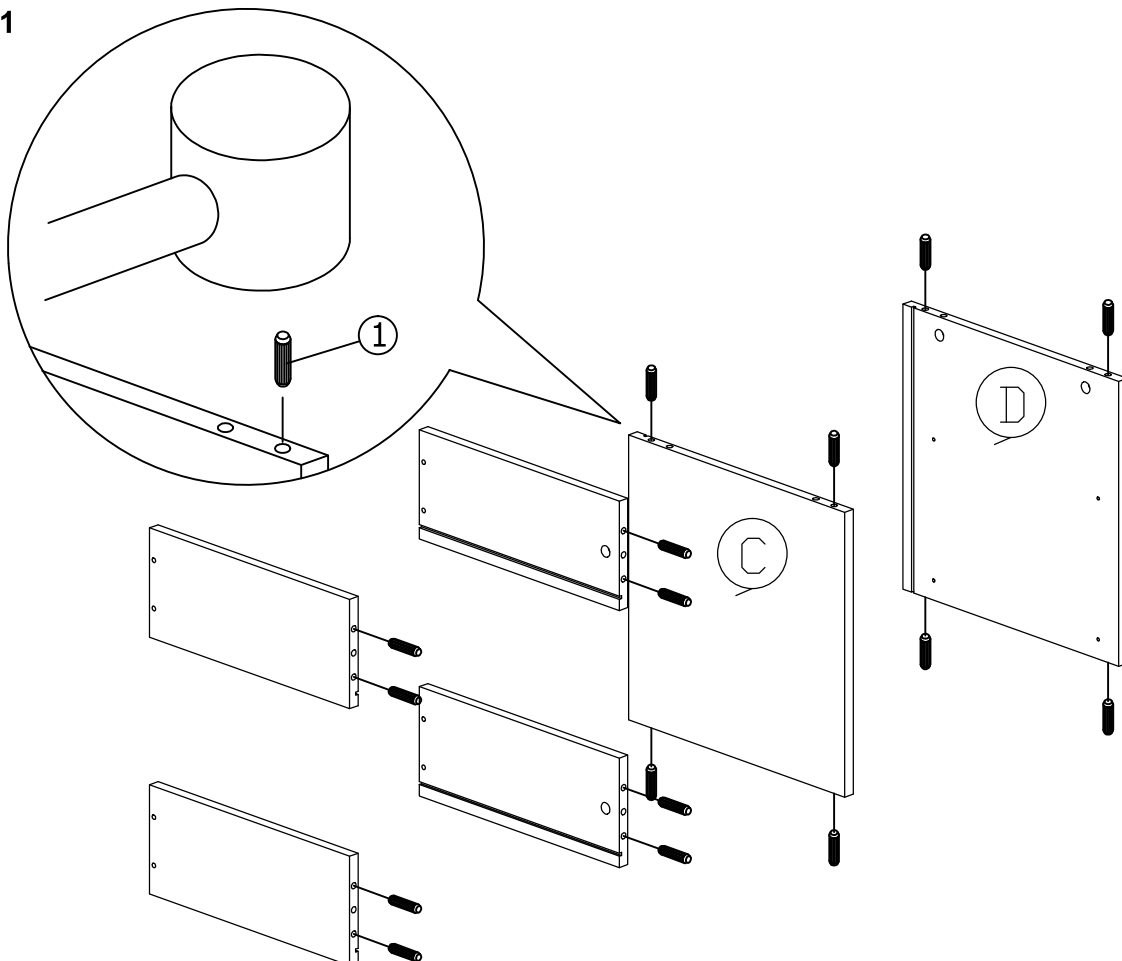

Assembly Instruction

Model : WI7562

Part List

Assembly Instruction

Hardware List

No.	SHAPE	DESCRIPTION	Qty.
1		8x25mm Wood Dowel	16Pcs
2		15MM Myfix Minifix	10Sets
3		M3x16mm Screw	4Pcs
4		M3.5x15mm Screw	30Pcs
5		M5x8mm Screw (Euro Screw)	8Pcs
6		M4x38mm Screw	10Pcs
7		M5x38mm Screw	4Pcs
8		15mm Minifix Cap	4Pcs
9		Z Bracket (Big)	2Pcs
10		Metal Drawer Slide 14" (350mm)	2 Sets

11		OS-V Handle	2 Pcs
12		OS-140mm Long Tapper Leg	4 Pcs

Step 1

Assembly Instruction

Step 2

Step 3

Assembly Instruction

Step 4

Step 5