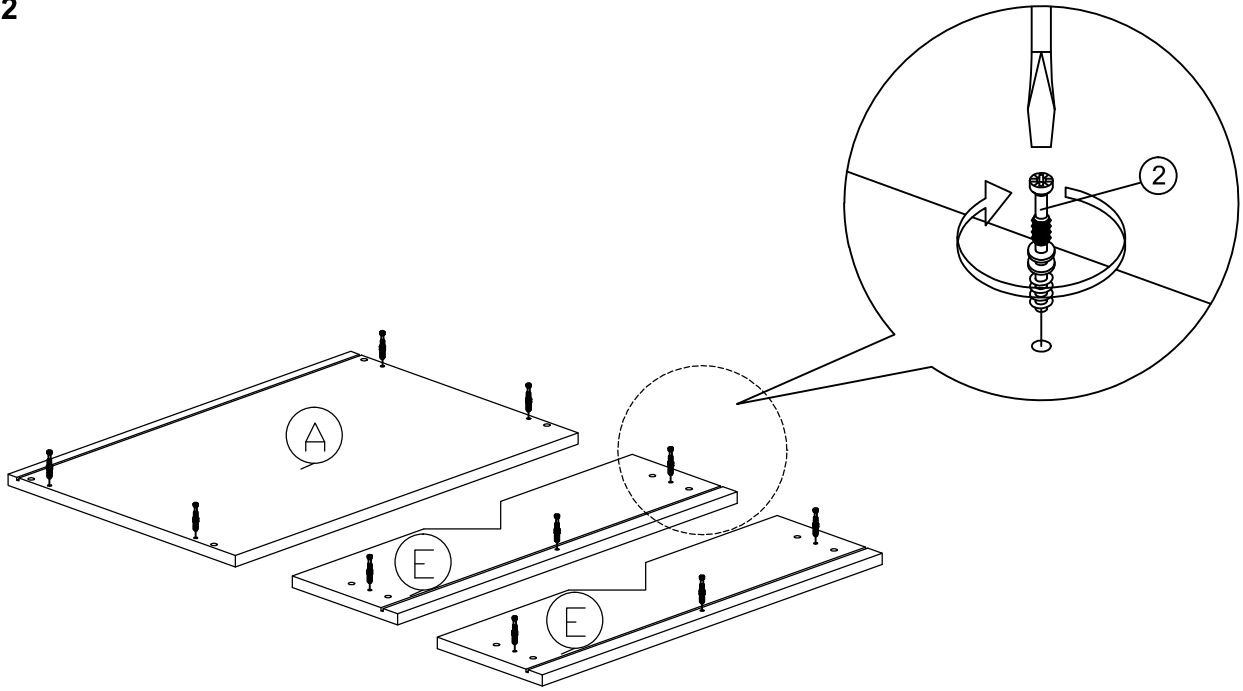

Assembly Instruction

Model : WI7562

Part List

Assembly Instruction

Hardware List

No.	SHAPE	DESCRIPTION	Qty.
1		8x25mm Wood Dowel	16Pcs
2		15MM Myfix Minifix	10Sets
3		M3x16mm Screw	4Pcs
4		M3.5x15mm Screw	30Pcs
5		M5x8mm Screw (Euro Screw)	8Pcs
6		M4x38mm Screw	10Pcs
7		M5x38mm Screw	4Pcs
8		15mm Minifix Cap	4Pcs
9		Z Bracket (Big)	2Pcs
10		Metal Drawer Slide 14" (350mm)	2 Sets

11		OS-V Handle	2 Pcs
12		OS-140mm Long Tapper Leg	4 Pcs

Step 1

Assembly Instruction

Step 2

Step 3

Assembly Instruction

Step 4

Step 5