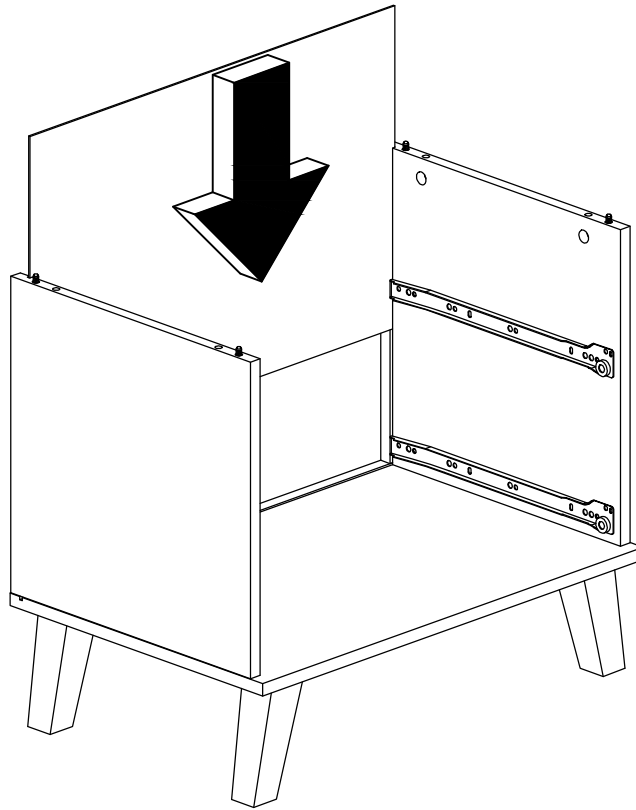

Assembly Instruction

Step 6