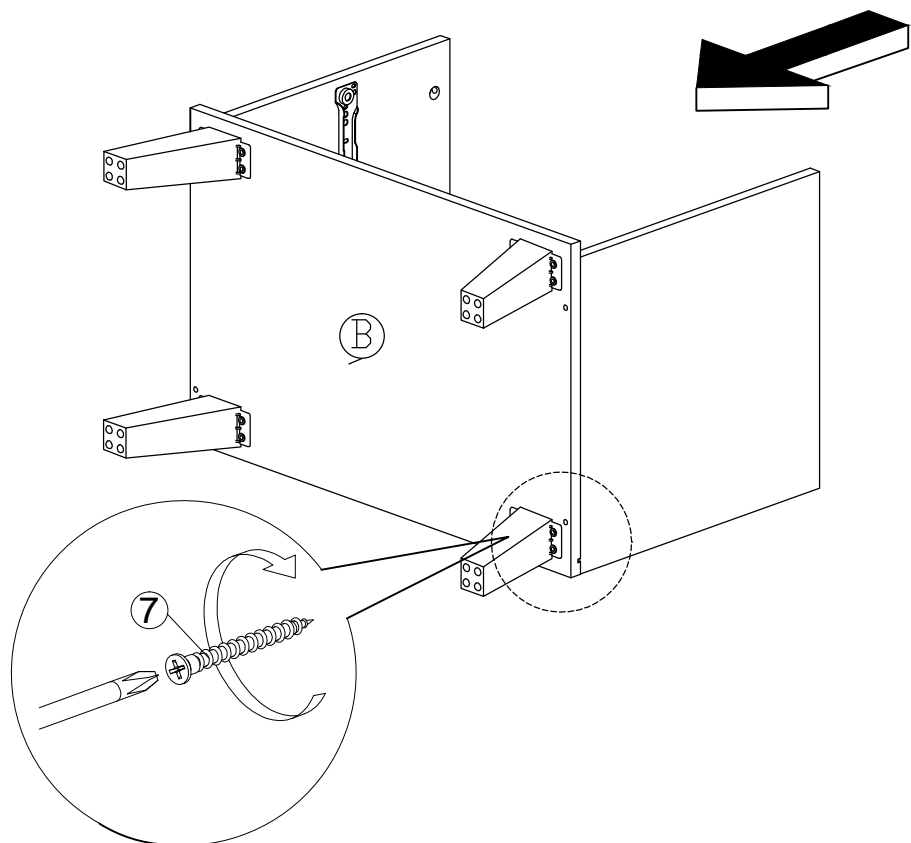

Assembly Instruction

Model : WI7562

Part List

Assembly Instruction

Hardware List

No.	SHAPE	DESCRIPTION	Qty.
1		8x25mm Wood Dowel	16Pcs
2		15MM Myfix Minifix	10Sets
3		M3x16mm Screw	4Pcs
4		M3.5x15mm Screw	30Pcs
5		M5x8mm Screw (Euro Screw)	8Pcs
6		M4x38mm Screw	10Pcs
7		M5x38mm Screw	4Pcs
8		15mm Minifix Cap	4Pcs
9		Z Bracket (Big)	2Pcs
10		Metal Drawer Slide 14" (350mm)	2 Sets

11		OS-V Handle	2 Pcs
12		OS-140mm Long Tapper Leg	4 Pcs

Step 1

Assembly Instruction

Step 2

Step 3

Assembly Instruction

Step 4

Step 5