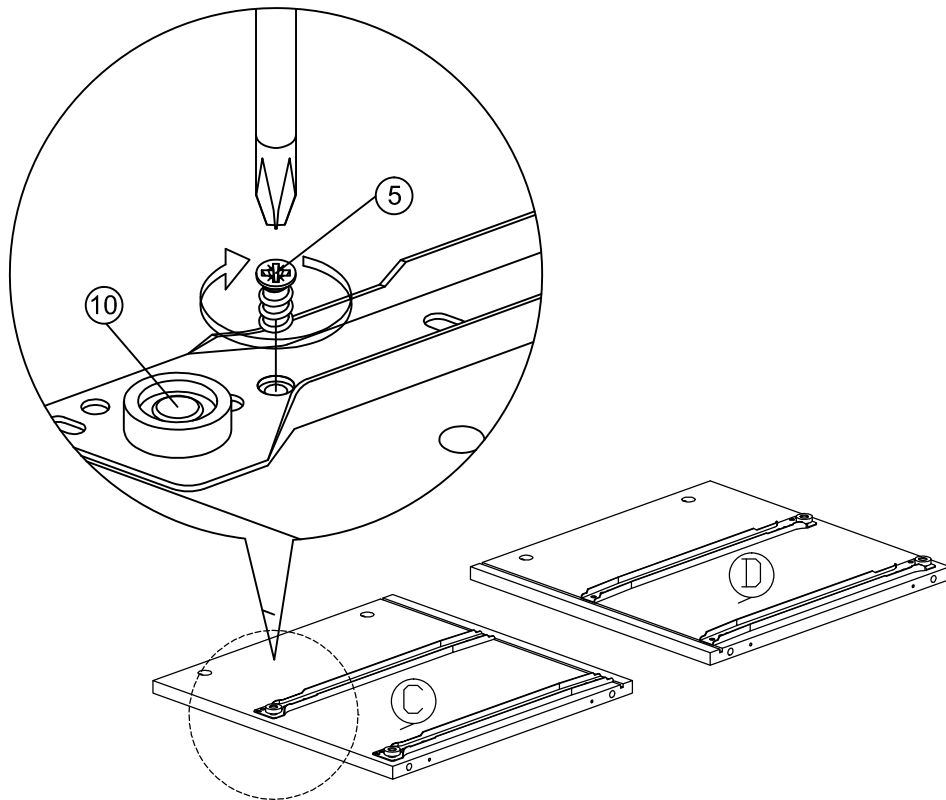

Assembly Instruction

Model : WI7562

Part List

Assembly Instruction

Hardware List

No.	SHAPE	DESCRIPTION	Qty.
1		8x25mm Wood Dowel	16Pcs
2		15MM Myfix Minifix	10Sets
3		M3x16mm Screw	4Pcs
4		M3.5x15mm Screw	30Pcs
5		M5x8mm Screw (Euro Screw)	8Pcs
6		M4x38mm Screw	10Pcs
7		M5x38mm Screw	4Pcs
8		15mm Minifix Cap	4Pcs
9		Z Bracket (Big)	2Pcs
10		Metal Drawer Slide 14" (350mm)	2 Sets

11		OS-V Handle	2 Pcs
12		OS-140mm Long Tapper Leg	4 Pcs

Step 1

Assembly Instruction

Step 2

Step 3

Assembly Instruction

Step 4

Step 5