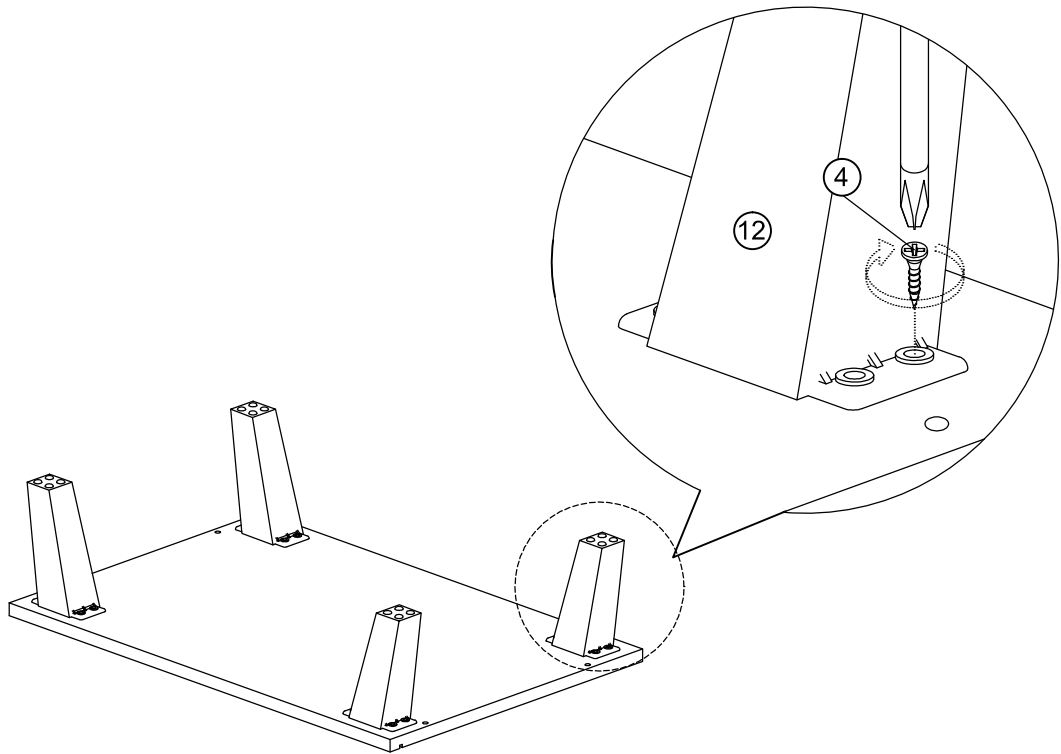

Assembly Instruction

Model : WI7562

Part List

Assembly Instruction

Hardware List

No.	SHAPE	DESCRIPTION	Qty.
1		8x25mm Wood Dowel	16Pcs
2		15MM Myfix Minifix	10Sets
3		M3x16mm Screw	4Pcs
4		M3.5x15mm Screw	30Pcs
5		M5x8mm Screw (Euro Screw)	8Pcs
6		M4x38mm Screw	10Pcs
7		M5x38mm Screw	4Pcs
8		15mm Minifix Cap	4Pcs
9		Z Bracket (Big)	2Pcs
10		Metal Drawer Slide 14" (350mm)	2 Sets

11		OS-V Handle	2 Pcs
12		OS-140mm Long Tapper Leg	4 Pcs

Step 1

Assembly Instruction

Step 2

Step 3

Assembly Instruction

Step 4

Step 5